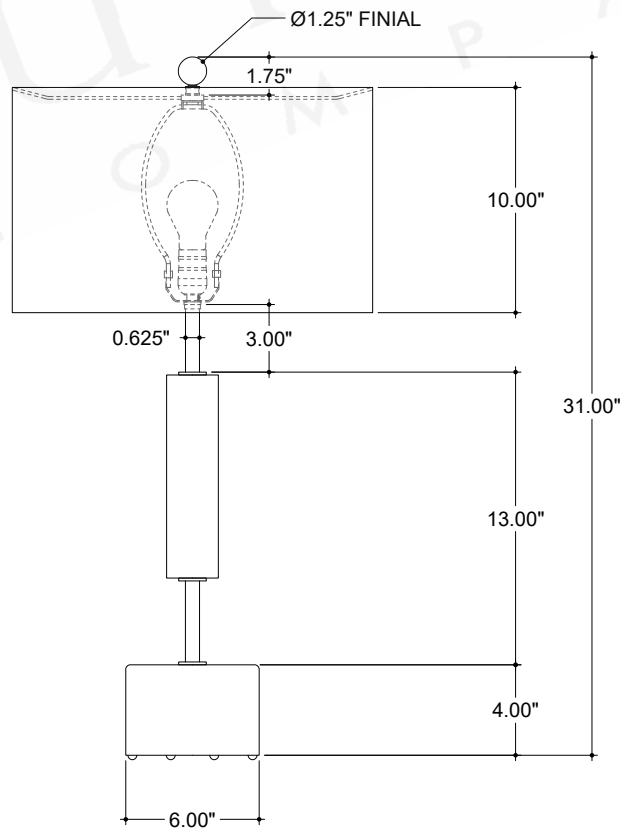

ITEM: 6000-0971

Overall Dimensions

Height: 31"

Diameter: 16"

TOP VIEW

FRONT VIEW