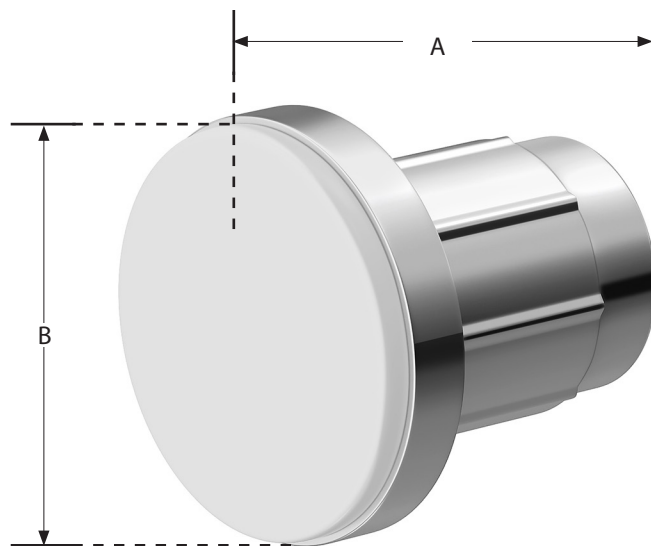

PART NO. S02151

CHROME PLATED DIE CAST ZINC JIFFY SHOWER ROD FLANGES, 1 PAIR

- Chrome Plated finish
- Constructed of die cast zinc
- Flanges fit 1" OD shower rod
- Includes two flanges

Part No.	A	B - OD
S02151	2.36"	1.10"