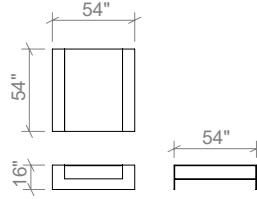

Available in all ELTE Collection metal finishes

ELTE

TABLES

42 INCH COFFEE TABLE

54 INCH COFFEE TABLE

66 INCH COFFEE TABLE

48 INCH CONSOLE TABLE

60 INCH CONSOLE TABLE