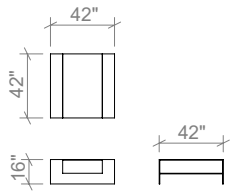

Available in all ELTE Collection metal finishes

ELTE

TABLES

42 INCH COFFEE TABLE

54 INCH COFFEE TABLE

66 INCH COFFEE TABLE

48 INCH CONSOLE TABLE

60 INCH CONSOLE TABLE