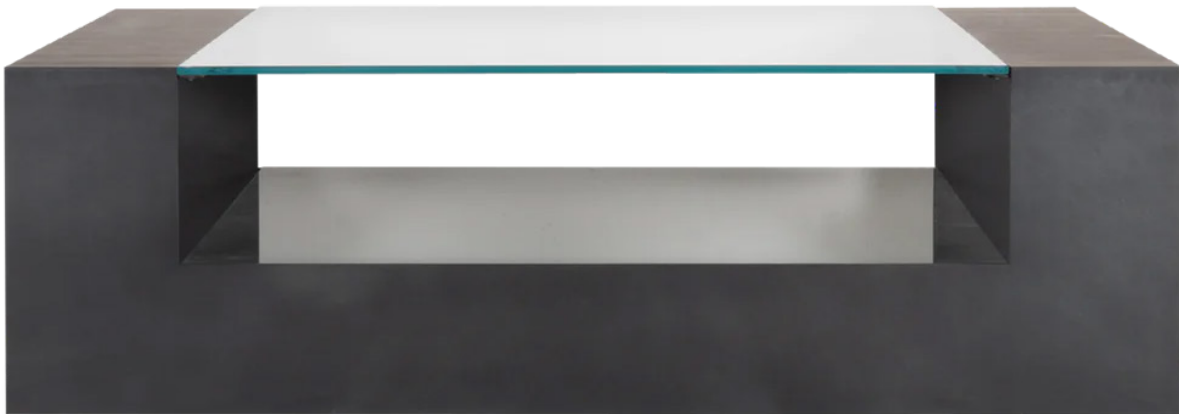

THE PENROSE COLLECTION

Penrose Coffee Table draws inspiration from the raw power and geometric precision of 1960s Brutalist architecture. A harmonious interplay of lines and negative space, a large glass tabletop is gracefully suspended within a blackened bronze base - almost appearing to float in air. Beam's rich textures and bold proportions create an impression of solidity and stability, lending an authentic, architectural presence to your living space

THE PENROSE COLLECTION

TABLETOP

Tempered clear glass tabletop

BASE

Plated steel with clear matte sealer

HARDWARE

Non-marring nylon levelling glides

FINISHES

Available in all ELTE Collection metal finishes

ELTE

TABLES

42 INCH COFFEE TABLE

54 INCH COFFEE TABLE

66 INCH COFFEE TABLE

48 INCH CONSOLE TABLE

60 INCH CONSOLE TABLE