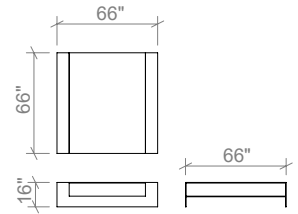

Available in all ELTE Collection metal finishes

ELTE

TABLES

42 INCH COFFEE TABLE

54 INCH COFFEE TABLE

66 INCH COFFEE TABLE

48 INCH CONSOLE TABLE

60 INCH CONSOLE TABLE