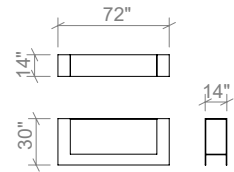

Available in all ELTE Collection metal finishes

ELTE

TABLES

42 INCH COFFEE TABLE

54 INCH COFFEE TABLE

66 INCH COFFEE TABLE

48 INCH CONSOLE TABLE

60 INCH CONSOLE TABLE