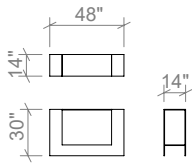

Available in all ELTE Collection metal finishes

ELTE

TABLES

42 INCH COFFEE TABLE

54 INCH COFFEE TABLE

66 INCH COFFEE TABLE

48 INCH CONSOLE TABLE

60 INCH CONSOLE TABLE