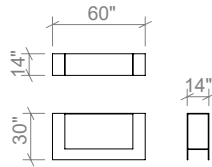

Available in all ELTE Collection metal finishes

ELTE

TABLES

42 INCH COFFEE TABLE

54 INCH COFFEE TABLE

66 INCH COFFEE TABLE

48 INCH CONSOLE TABLE

60 INCH CONSOLE TABLE