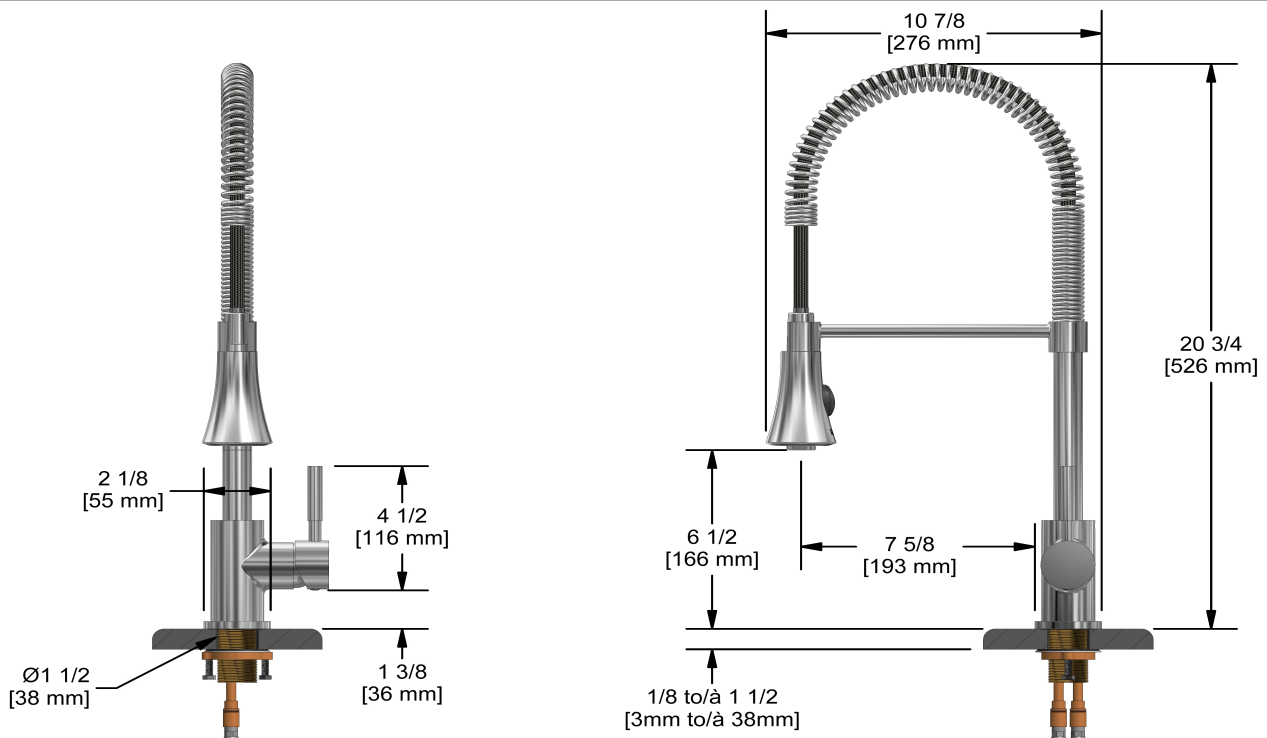

Les dimensions, les modèles et les finis présentés peuvent différer.

Garantie

Le produit **Riobel Inc.** que vous venez d'acquérir est couvert par une garantie À VIE limitée contre tout vice de fabrication sur les pièces et les finis chrome, PVS et noirs et toutes les pièces actives à partir de la date d'achat. Les autres finis, notamment les plastiques, sont garantis un an. Tous les composants électriques et électroniques sont couverts par une garantie limitée de 5 ans.

Service à la clientèle

Ontario, Ouest Canadien : 888-287-5354 Québec, Maritimes, États-Unis : 866-473-8442

2020.11.06