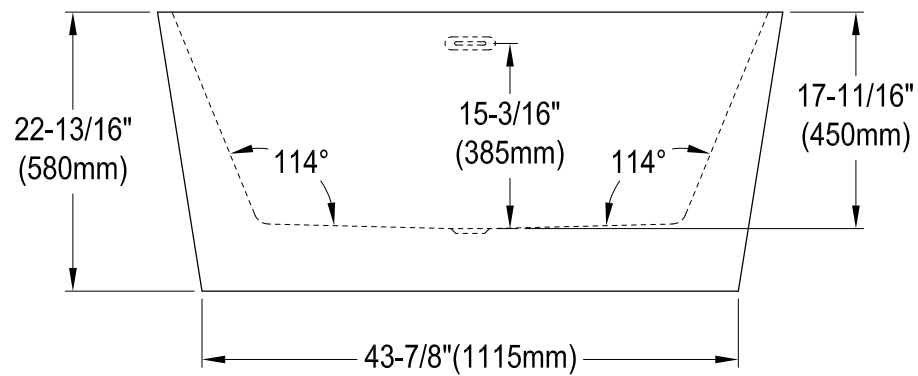

# VTDE512823C420,2,3,6,7,8

51" Acrylic Freestanding Tub with Drain

# VTDE552823C420,2,3,6,7,8

Toe Touch Drain with Overflow Hole