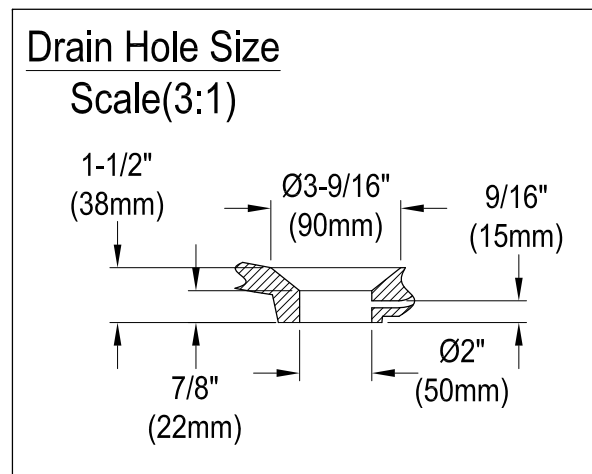

# VTDE512823C420,2,3,6,7,8

51" Acrylic Freestanding Tub with Drain

# VTDE552823C420,2,3,6,7,8

Toe Touch Drain with Overflow Hole