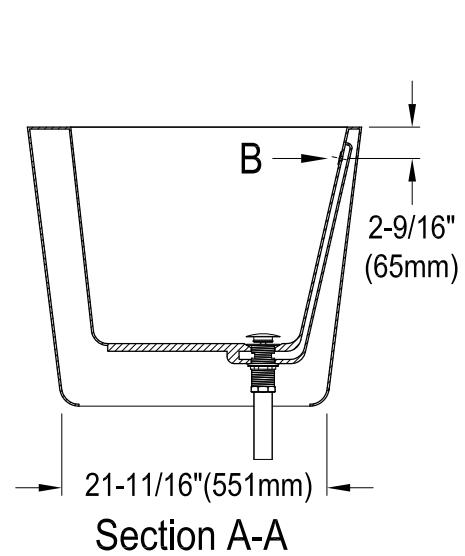

# VTDE512823C420,2,3,6,7,8

51" Acrylic Freestanding Tub with Drain

# VTDE552823C420,2,3,6,7,8

Toe Touch Drain with Overflow Hole