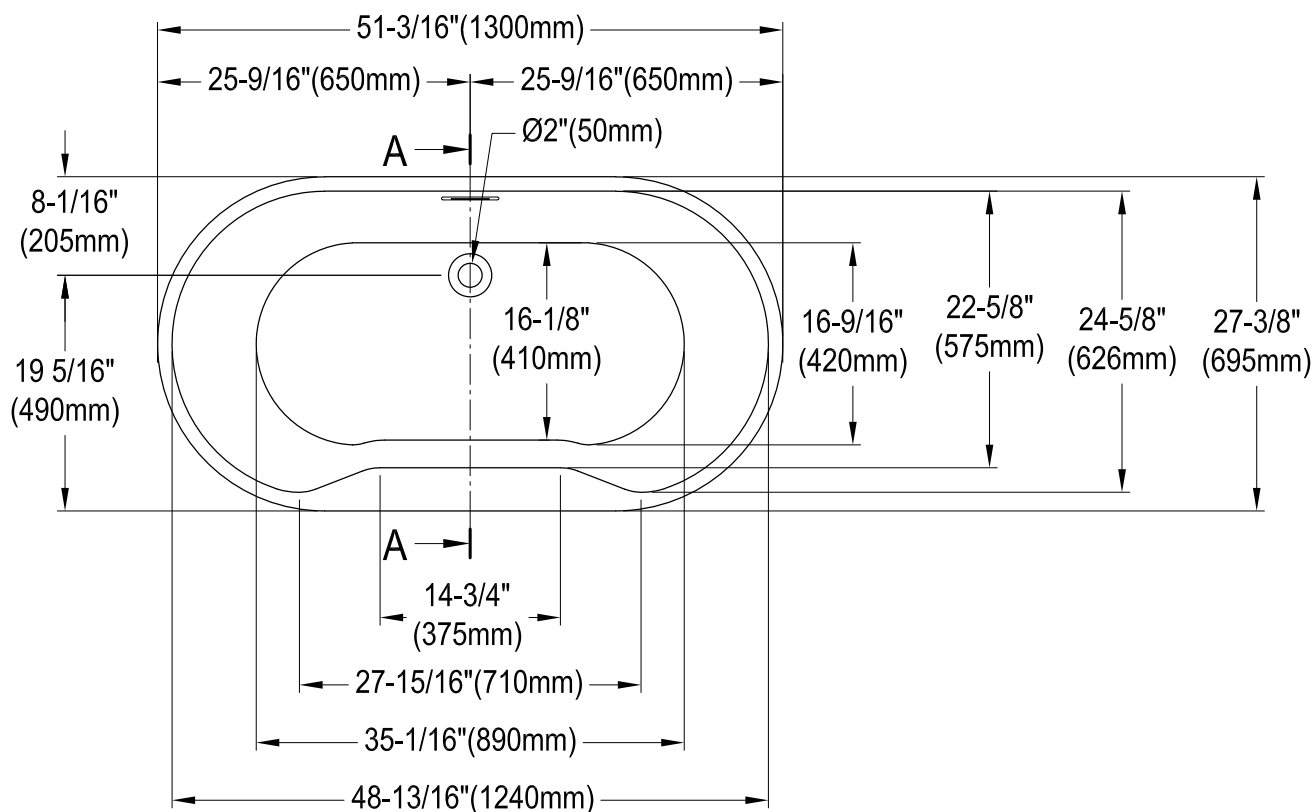

# VTDE512823C420,2,3,6,7,8

51" Acrylic Freestanding Tub with Drain

# VTDE552823C420,2,3,6,7,8

Toe Touch Drain with Overflow Hole