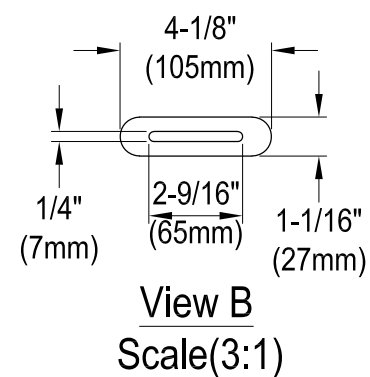

# VTDE512823C420,2,3,6,7,8

51" Acrylic Freestanding Tub with Drain

# VTDE552823C420,2,3,6,7,8

Toe Touch Drain with Overflow Hole