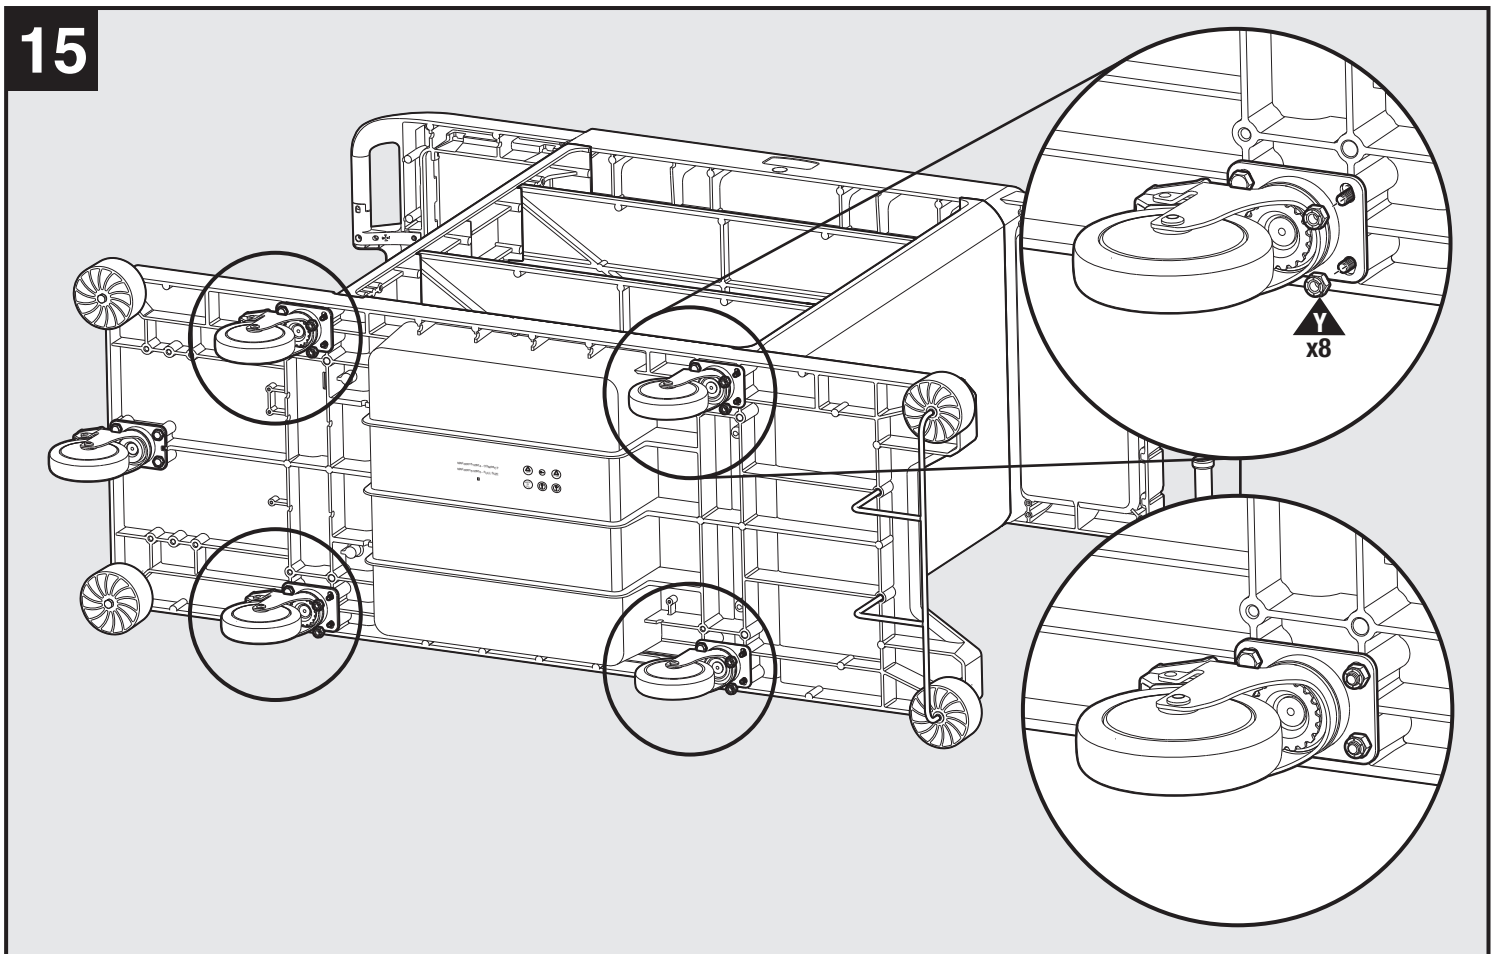

4

9

10

11

12

23

©2024 Rubbermaid Commercial Products  
Product of: Rubbermaid Commercial Products, LLC  
8900 Northpointe Executive Park Drive  
Huntersville, NC 28078  
[www.rubbermaidcommercial.com](http://www.rubbermaidcommercial.com)  
Contact us: 1-800-347-9800