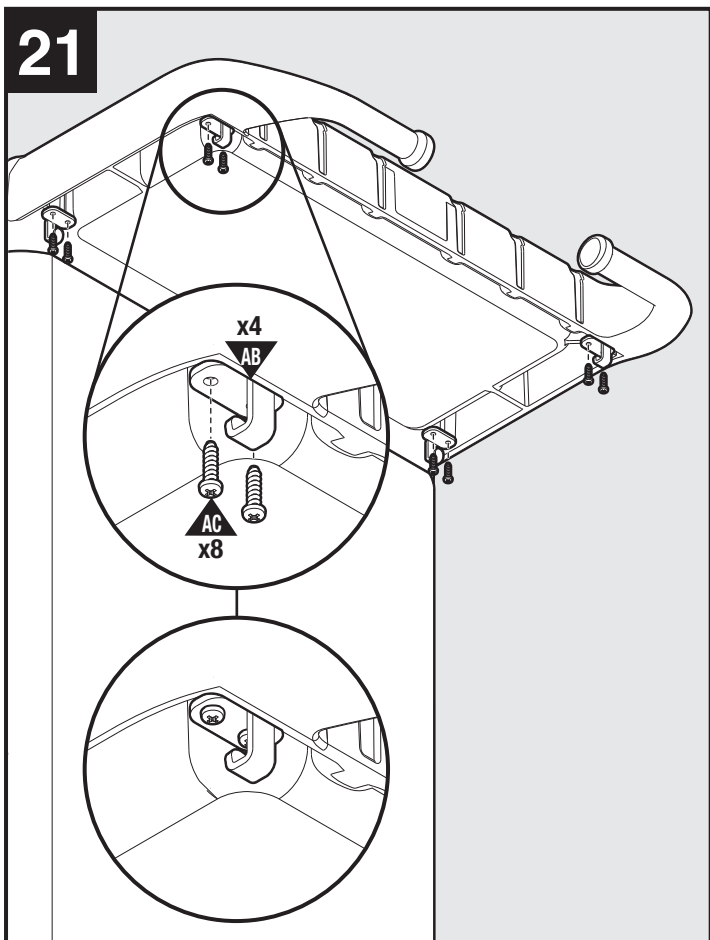

4

9

10

11

12

23

©2024 Rubbermaid Commercial Products  
Product of: Rubbermaid Commercial Products, LLC  
8900 Northpointe Executive Park Drive  
Huntersville, NC 28078  
[www.rubbermaidcommercial.com](http://www.rubbermaidcommercial.com)  
Contact us: 1-800-347-9800