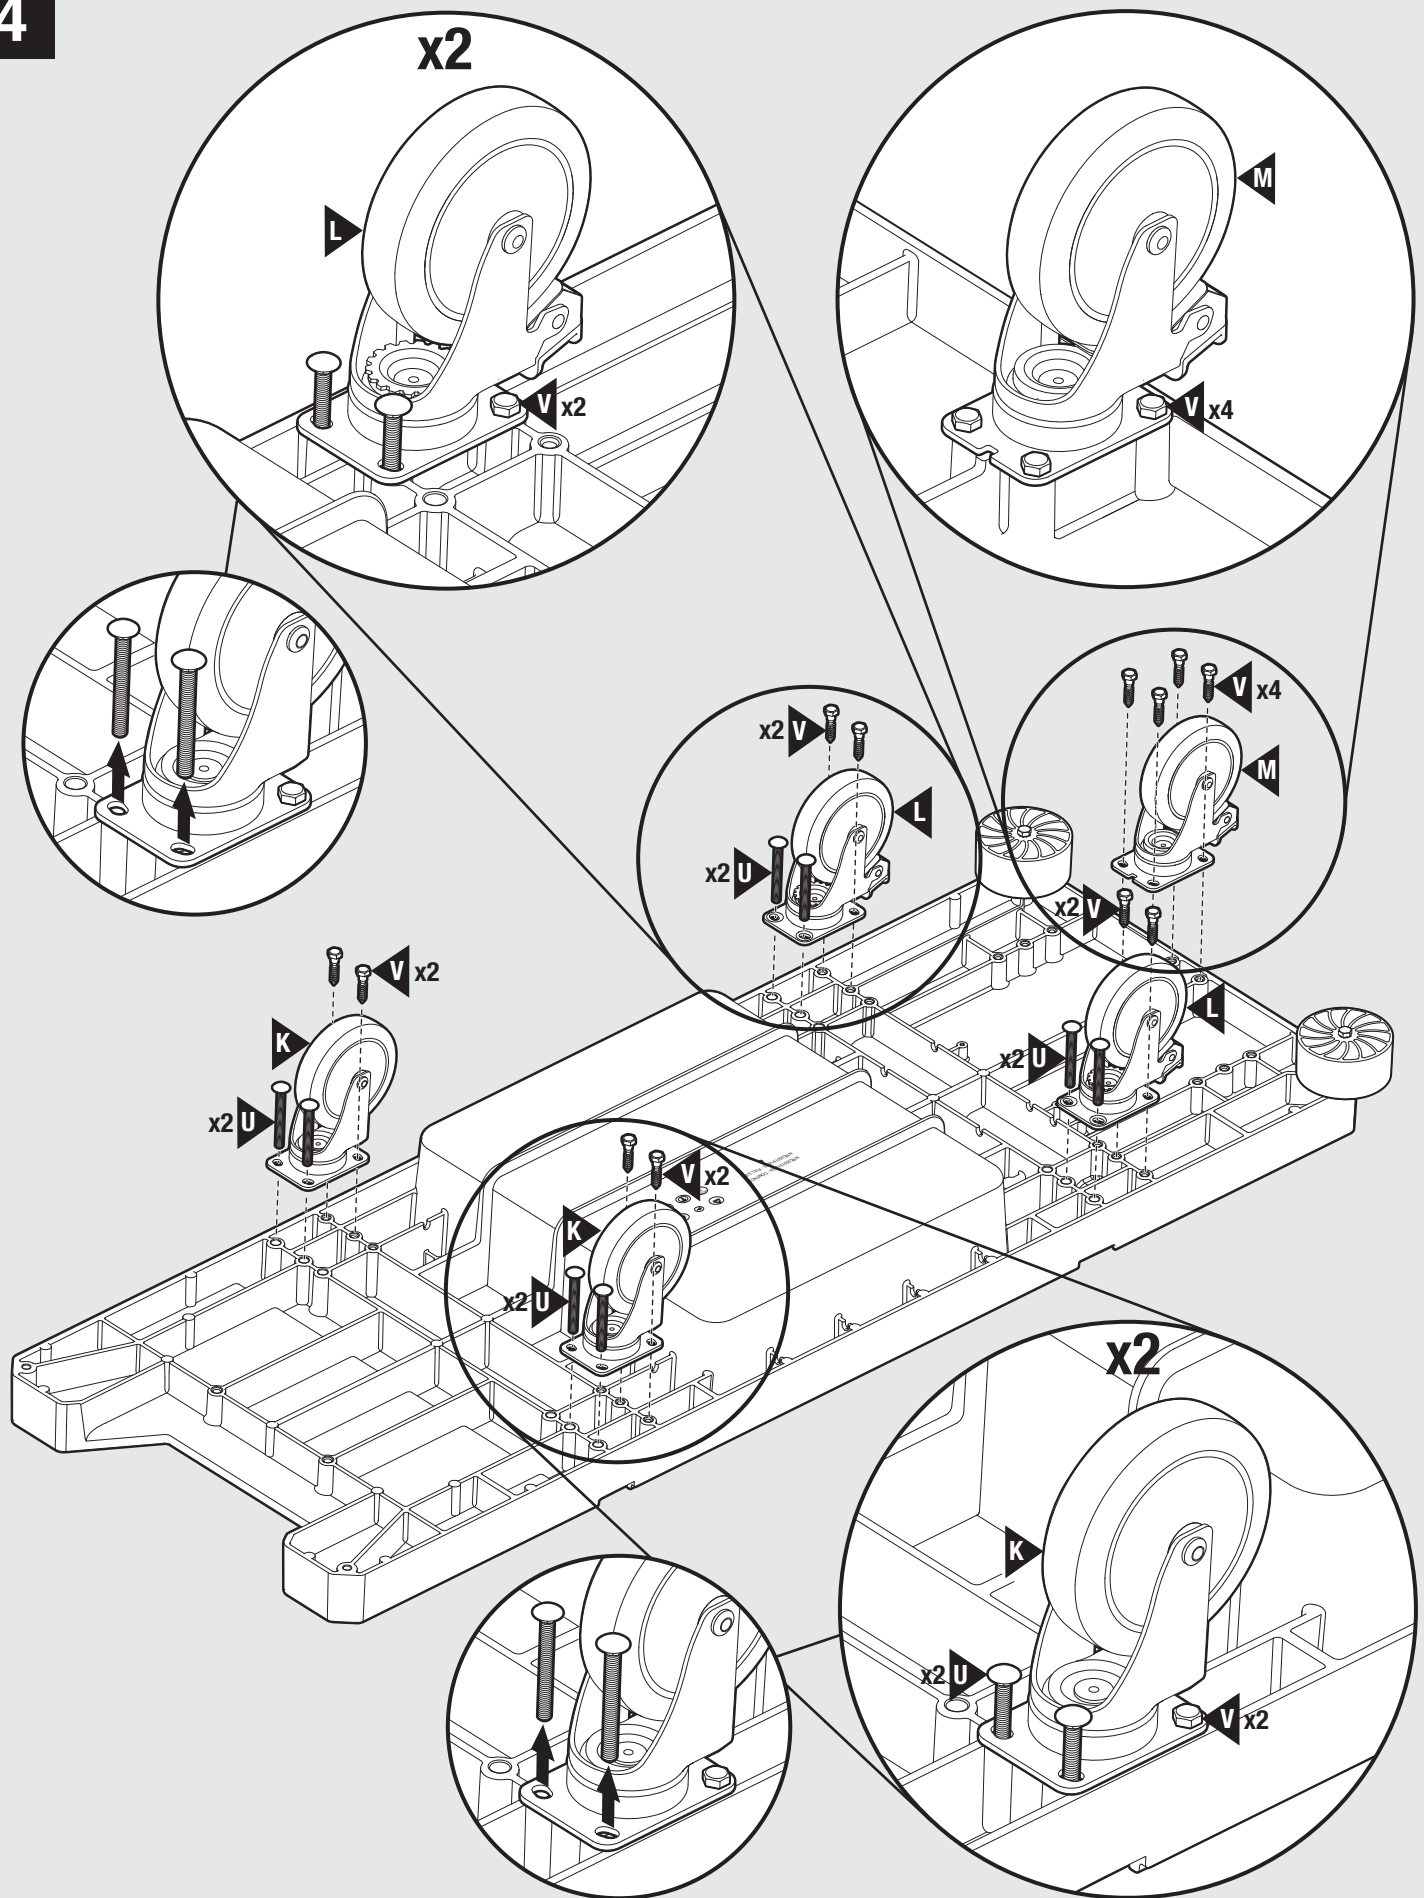

4

9

10

11

12

23

©2024 Rubbermaid Commercial Products  
Product of: Rubbermaid Commercial Products, LLC  
8900 Northpointe Executive Park Drive  
Huntersville, NC 28078  
[www.rubbermaidcommercial.com](http://www.rubbermaidcommercial.com)  
Contact us: 1-800-347-9800