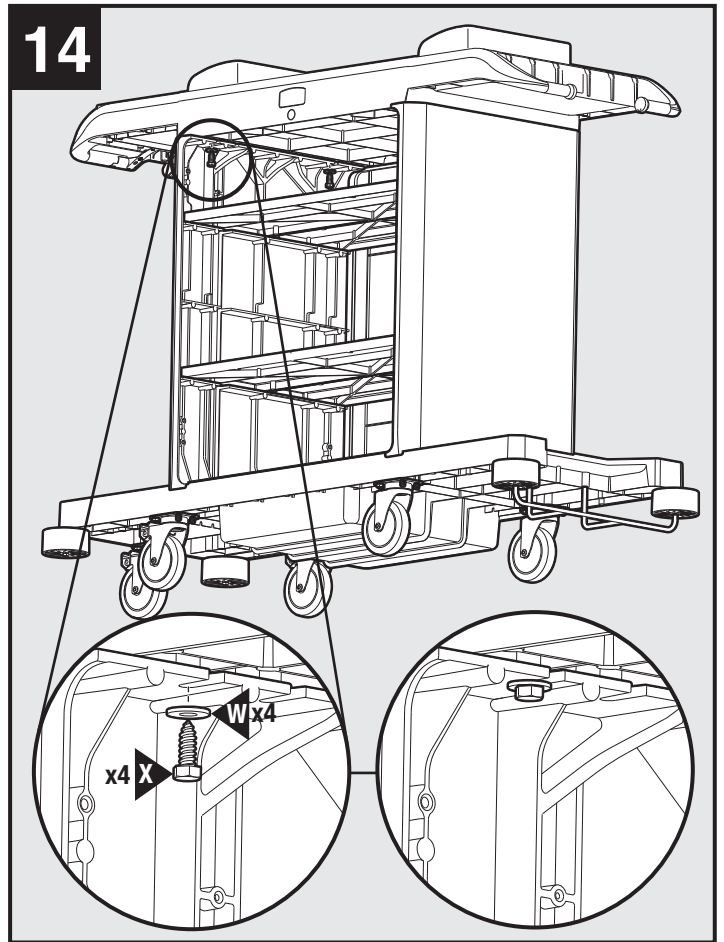

4

9

10

11

12

23

©2024 Rubbermaid Commercial Products  
Product of: Rubbermaid Commercial Products, LLC  
8900 Northpointe Executive Park Drive  
Huntersville, NC 28078  
[www.rubbermaidcommercial.com](http://www.rubbermaidcommercial.com)  
Contact us: 1-800-347-9800