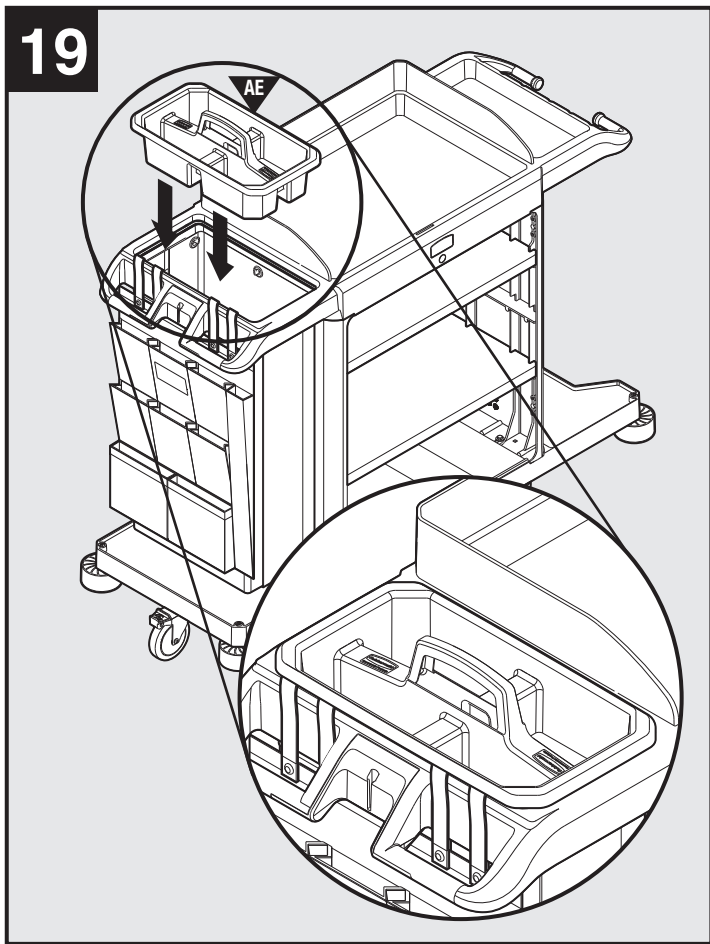

4

9

10

11

12

23

©2024 Rubbermaid Commercial Products  
Product of: Rubbermaid Commercial Products, LLC  
8900 Northpointe Executive Park Drive  
Huntersville, NC 28078  
[www.rubbermaidcommercial.com](http://www.rubbermaidcommercial.com)  
Contact us: 1-800-347-9800