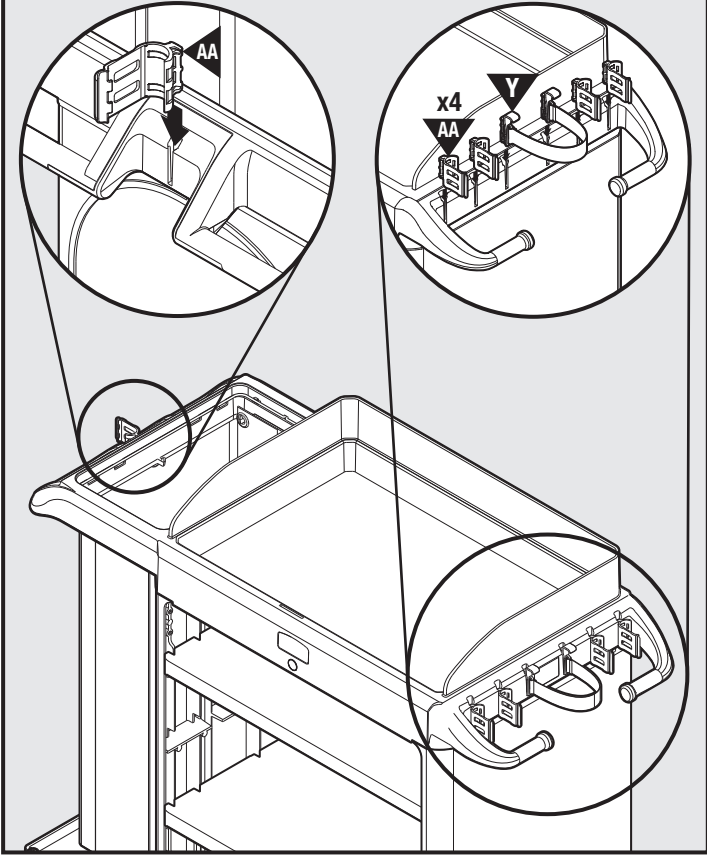

4

9

10

11

12

23

©2024 Rubbermaid Commercial Products  
Product of: Rubbermaid Commercial Products, LLC  
8900 Northpointe Executive Park Drive  
Huntersville, NC 28078  
[www.rubbermaidcommercial.com](http://www.rubbermaidcommercial.com)  
Contact us: 1-800-347-9800