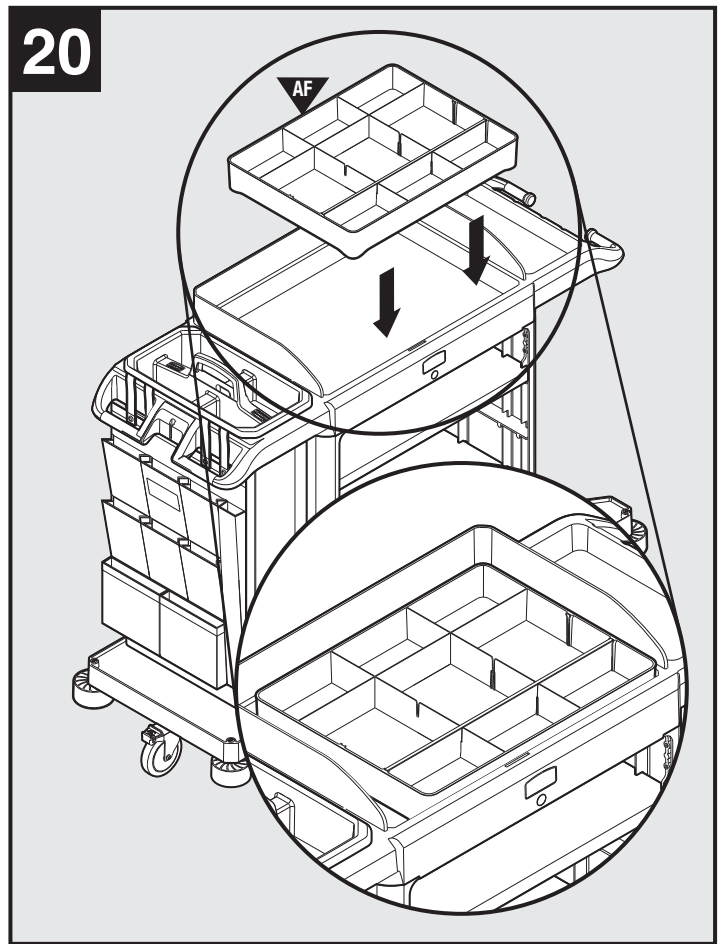

4

9

10

11

12

23

©2024 Rubbermaid Commercial Products  
Product of: Rubbermaid Commercial Products, LLC  
8900 Northpointe Executive Park Drive  
Huntersville, NC 28078  
[www.rubbermaidcommercial.com](http://www.rubbermaidcommercial.com)  
Contact us: 1-800-347-9800