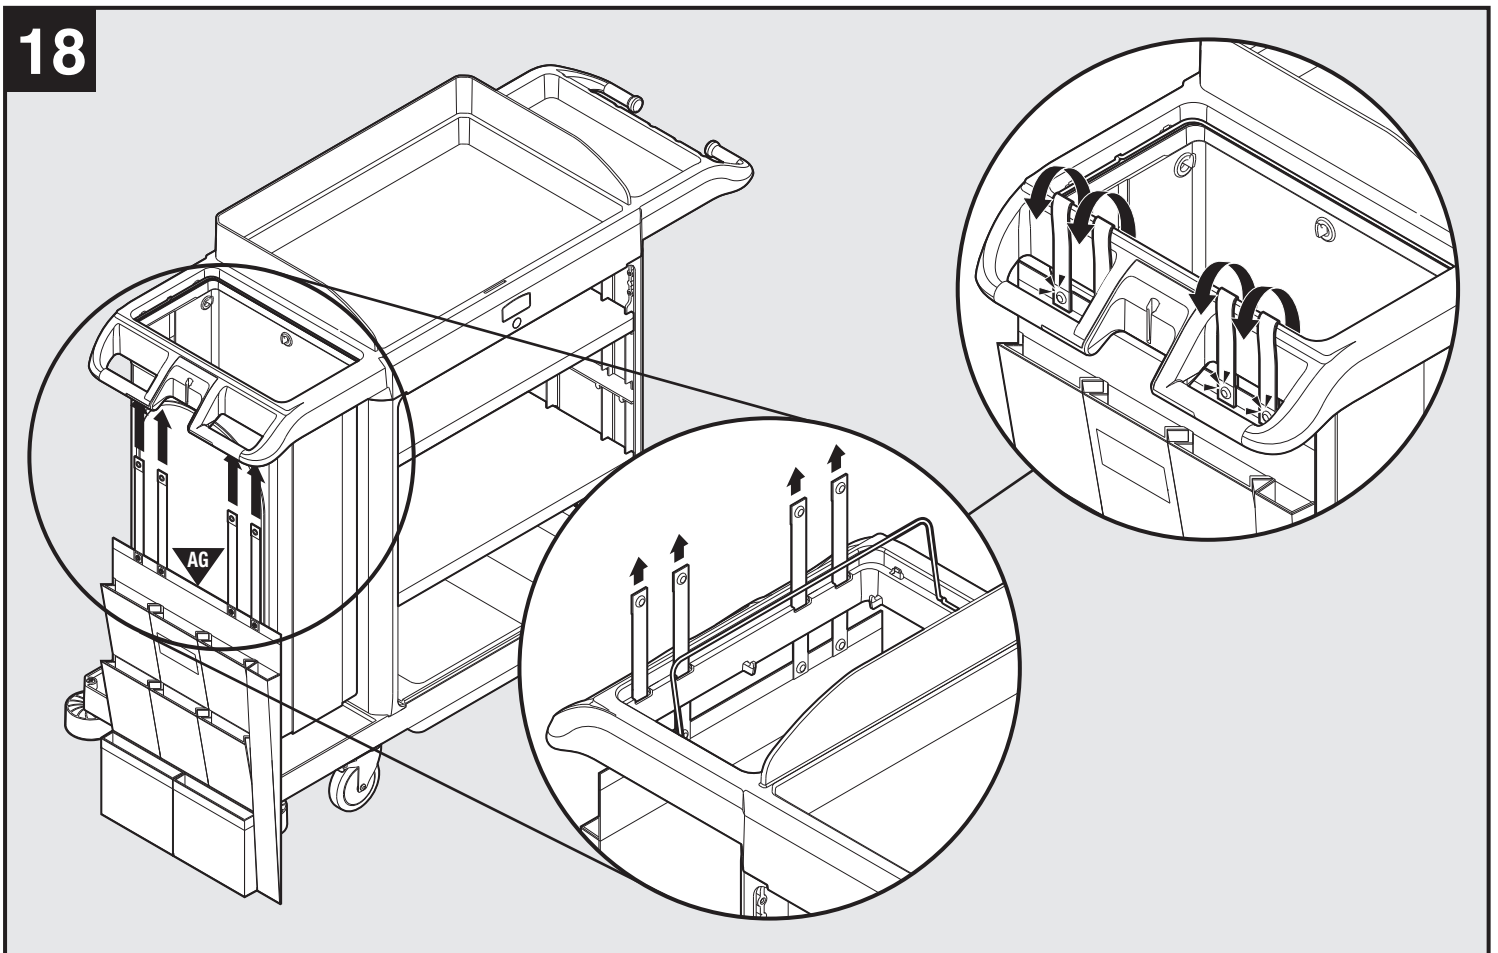

4

9

10

11

12

23

©2024 Rubbermaid Commercial Products  
Product of: Rubbermaid Commercial Products, LLC  
8900 Northpointe Executive Park Drive  
Huntersville, NC 28078  
[www.rubbermaidcommercial.com](http://www.rubbermaidcommercial.com)  
Contact us: 1-800-347-9800