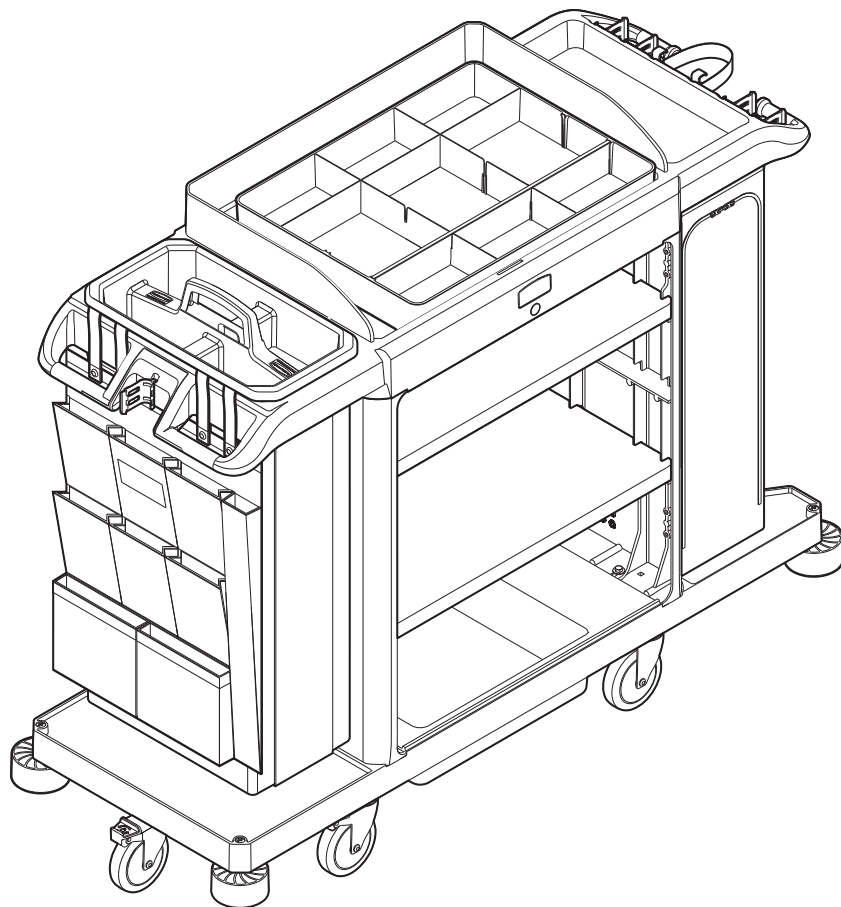

4

9

10

11

12

23

©2024 Rubbermaid Commercial Products  
Product of: Rubbermaid Commercial Products, LLC  
8900 Northpointe Executive Park Drive  
Huntersville, NC 28078  
[www.rubbermaidcommercial.com](http://www.rubbermaidcommercial.com)  
Contact us: 1-800-347-9800