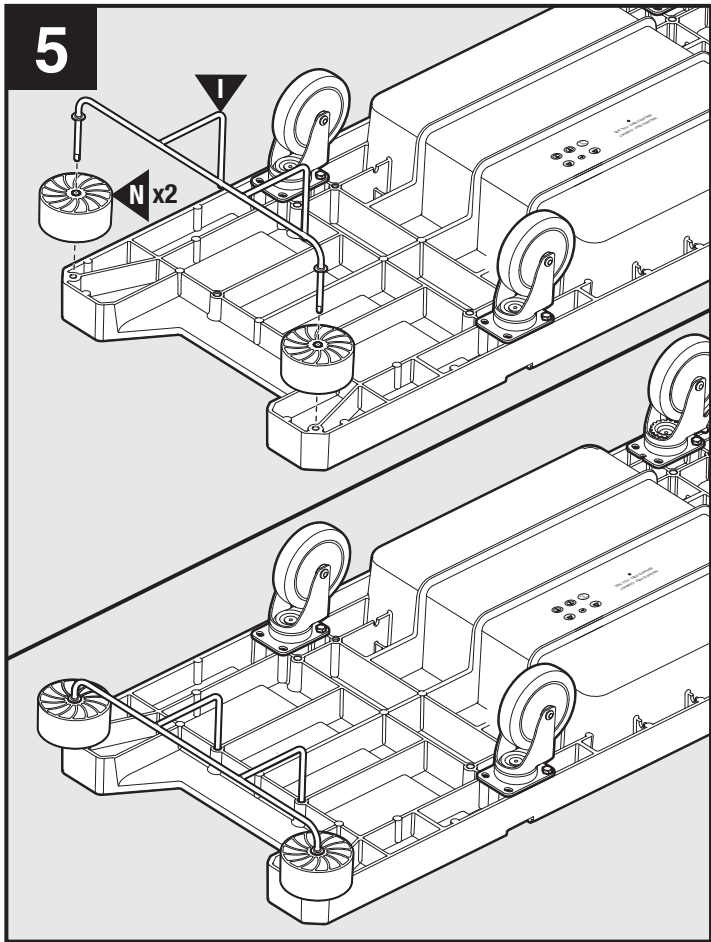

4

9

10

11

12

23

©2024 Rubbermaid Commercial Products  
Product of: Rubbermaid Commercial Products, LLC  
8900 Northpointe Executive Park Drive  
Huntersville, NC 28078  
[www.rubbermaidcommercial.com](http://www.rubbermaidcommercial.com)  
Contact us: 1-800-347-9800