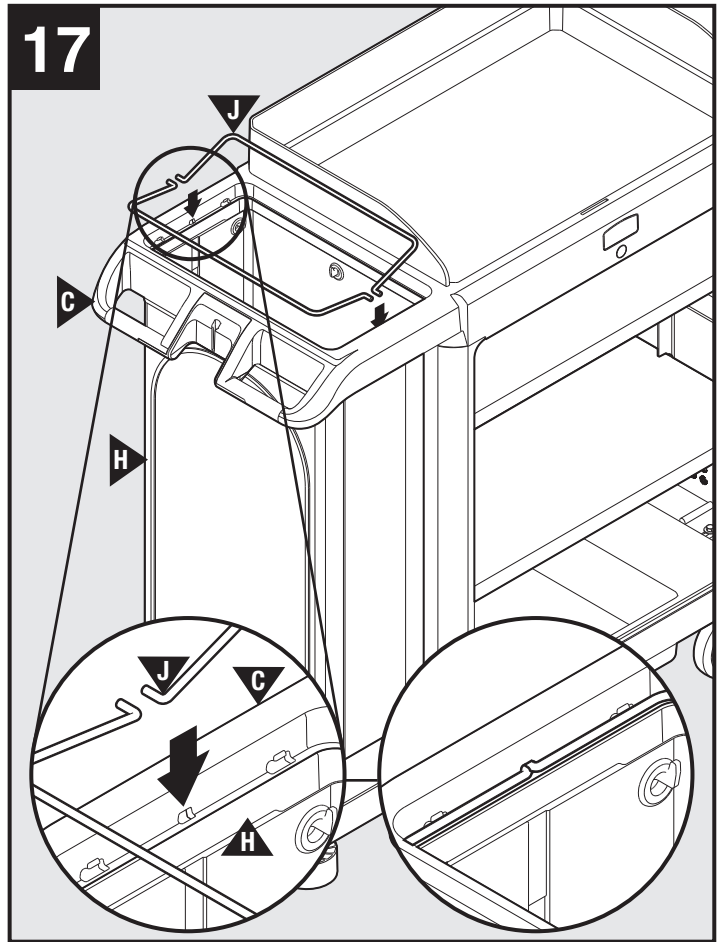

4

9

10

11

12

23

©2024 Rubbermaid Commercial Products  
Product of: Rubbermaid Commercial Products, LLC  
8900 Northpointe Executive Park Drive  
Huntersville, NC 28078  
[www.rubbermaidcommercial.com](http://www.rubbermaidcommercial.com)  
Contact us: 1-800-347-9800