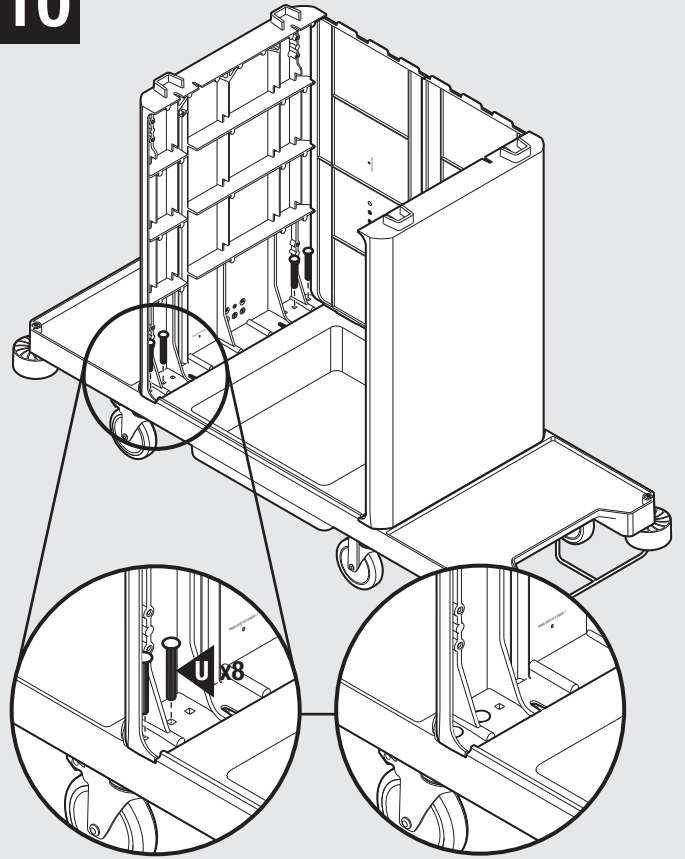

4

9

10

11

12

23

©2024 Rubbermaid Commercial Products  
Product of: Rubbermaid Commercial Products, LLC  
8900 Northpointe Executive Park Drive  
Huntersville, NC 28078  
[www.rubbermaidcommercial.com](http://www.rubbermaidcommercial.com)  
Contact us: 1-800-347-9800