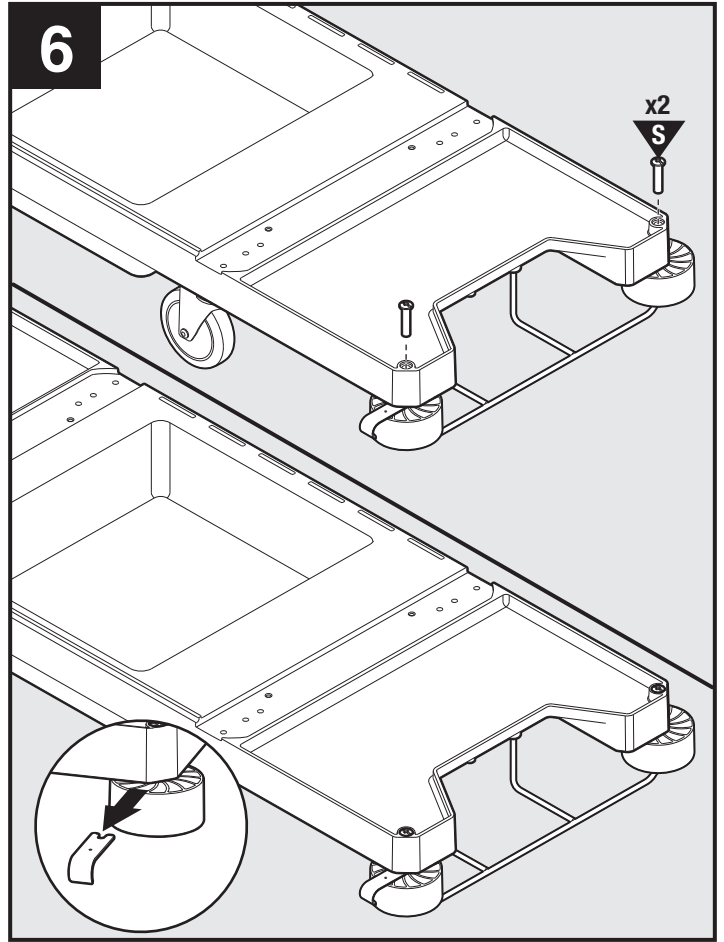

4

9

10

11

12

23

©2024 Rubbermaid Commercial Products  
Product of: Rubbermaid Commercial Products, LLC  
8900 Northpointe Executive Park Drive  
Huntersville, NC 28078  
[www.rubbermaidcommercial.com](http://www.rubbermaidcommercial.com)  
Contact us: 1-800-347-9800