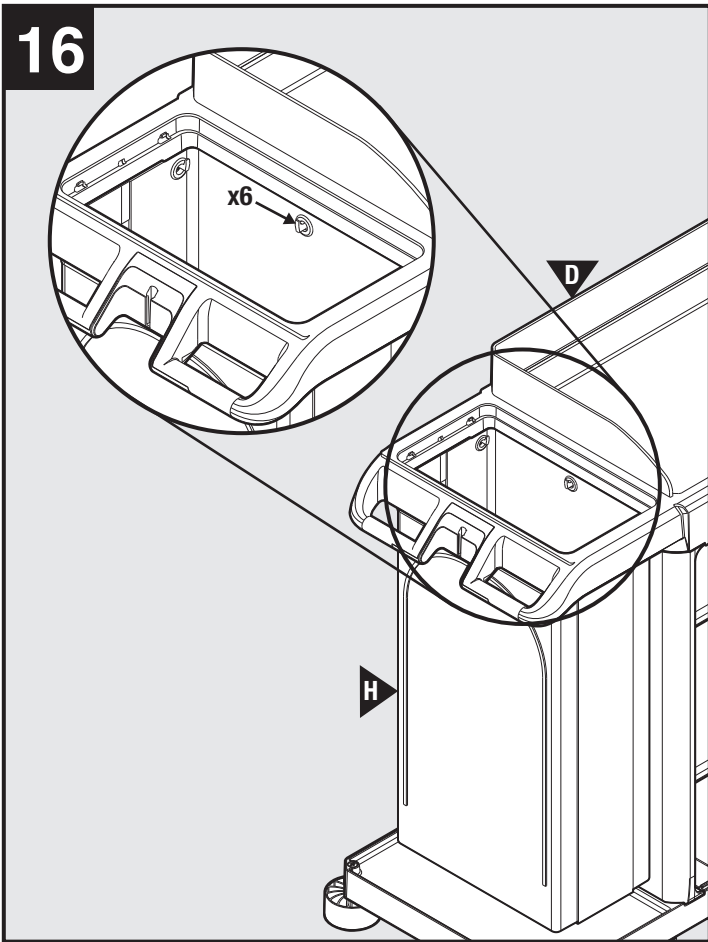

4

9

10

11

12

23

©2024 Rubbermaid Commercial Products  
Product of: Rubbermaid Commercial Products, LLC  
8900 Northpointe Executive Park Drive  
Huntersville, NC 28078  
[www.rubbermaidcommercial.com](http://www.rubbermaidcommercial.com)  
Contact us: 1-800-347-9800