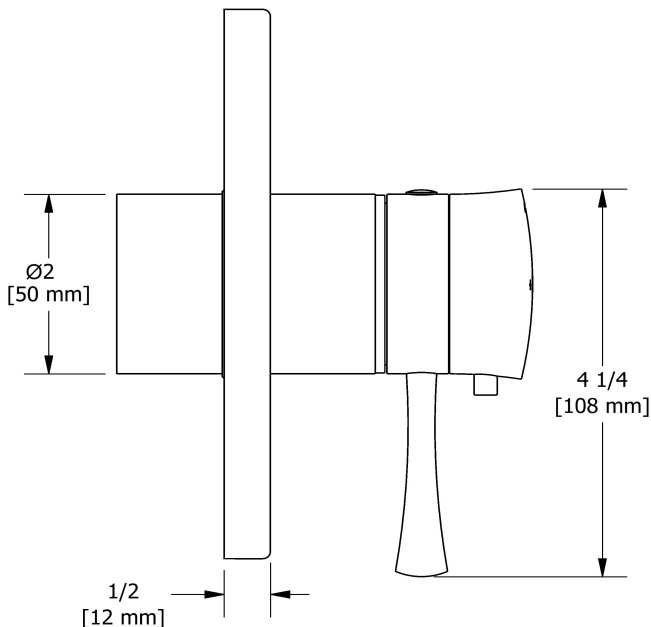

Sizes, models and finishes may differ from those presented.

Warranty

This **Riobel Inc.** product you have purchased carries a Limited Lifetime Warranty on the chrome, PVD finish, blacks and all working parts and is guaranteed from the initial purchase date against all manufacturing defects. All other finishes, including plastic components, are guaranteed for one year. All electric and/or electronic parts are covered by a 5-year limited warranty.

Customer Service

Ontario, West Canada : 888-287-5354 Quebec, Maritimes, United States : 866-473-8442