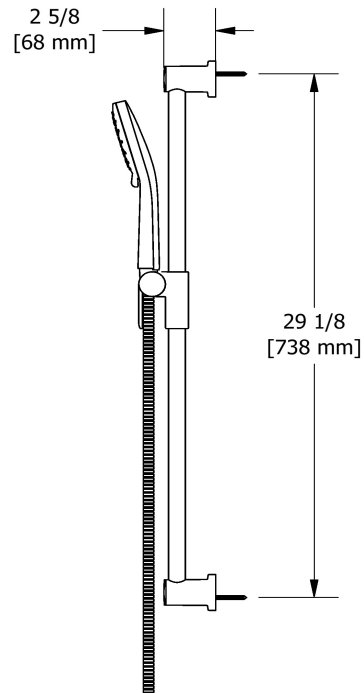

Certifications

- CSA B125.1
- ASME A112.18.1
- CMR248 Approval

Sizes, models and finishes may differ from those presented.

Warranty

This **Riobel Inc.** product you have purchased carries a Limited Lifetime Warranty on the chrome, PVD finish, blacks and all working parts and is guaranteed from the initial purchase date against all manufacturing defects. All other finishes, including plastic components, are guaranteed for one year. All electric and/or electronic parts are covered by a 5-year limited warranty.

Customer Service

Ontario, West Canada : 888-287-5354 Quebec, Maritimes, United States : 866-473-8442