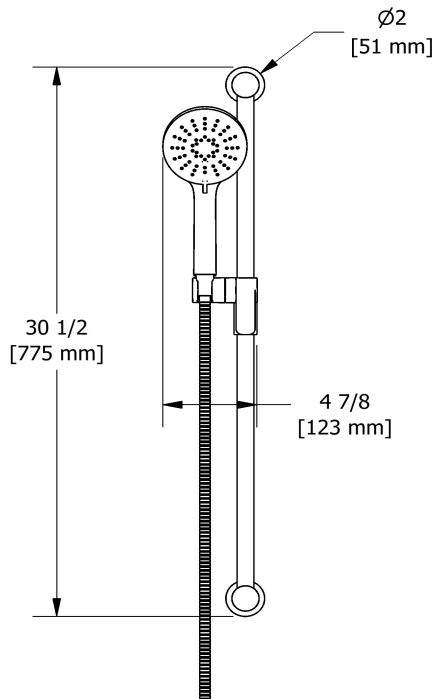

Certifications

- CSA B125.1
- ASME A112.18.1
- CMR248 Approval

Sizes, models and finishes may differ from those presented.

Warranty

This **Riobel Inc.** product you have purchased carries a Limited Lifetime Warranty on the chrome, PVD finish, blacks and all working parts and is guaranteed from the initial purchase date against all manufacturing defects. All other finishes, including plastic components, are guaranteed for one year. All electric and/or electronic parts are covered by a 5-year limited warranty.

Customer Service

Ontario, West Canada : 888-287-5354 Quebec, Maritimes, United States : 866-473-8442