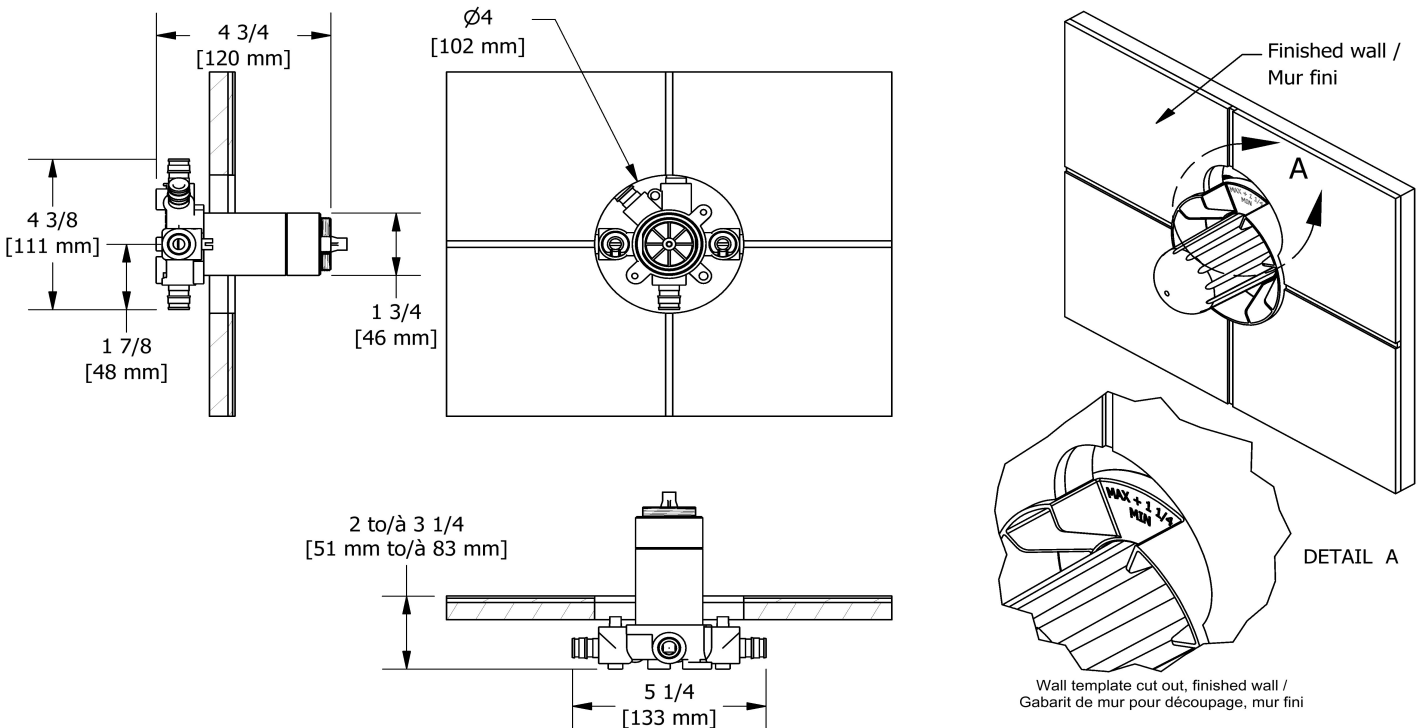

Certifications

- CSA B125.1
- ASME A112.18.1
- ASSE 1016
- CMR248 Approval

UPC®