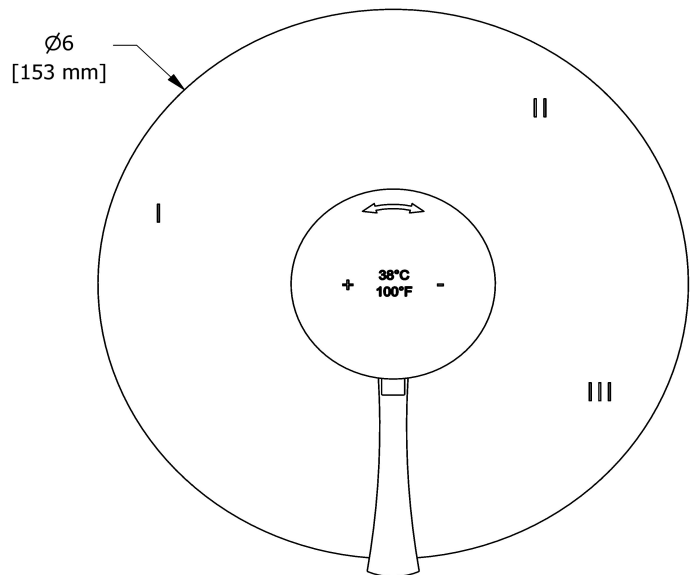

Sizes, models and finishes may differ from those presented.

Warranty

This **Riobel Inc.** product you have purchased carries a Limited Lifetime Warranty on the chrome, PVD finish, blacks and all working parts and is guaranteed from the initial purchase date against all manufacturing defects. All other finishes, including plastic components, are guaranteed for one year. All electric and/or electronic parts are covered by a 5-year limited warranty.

Customer Service

Ontario, West Canada : 888-287-5354 Quebec, Maritimes, United States : 866-473-8442