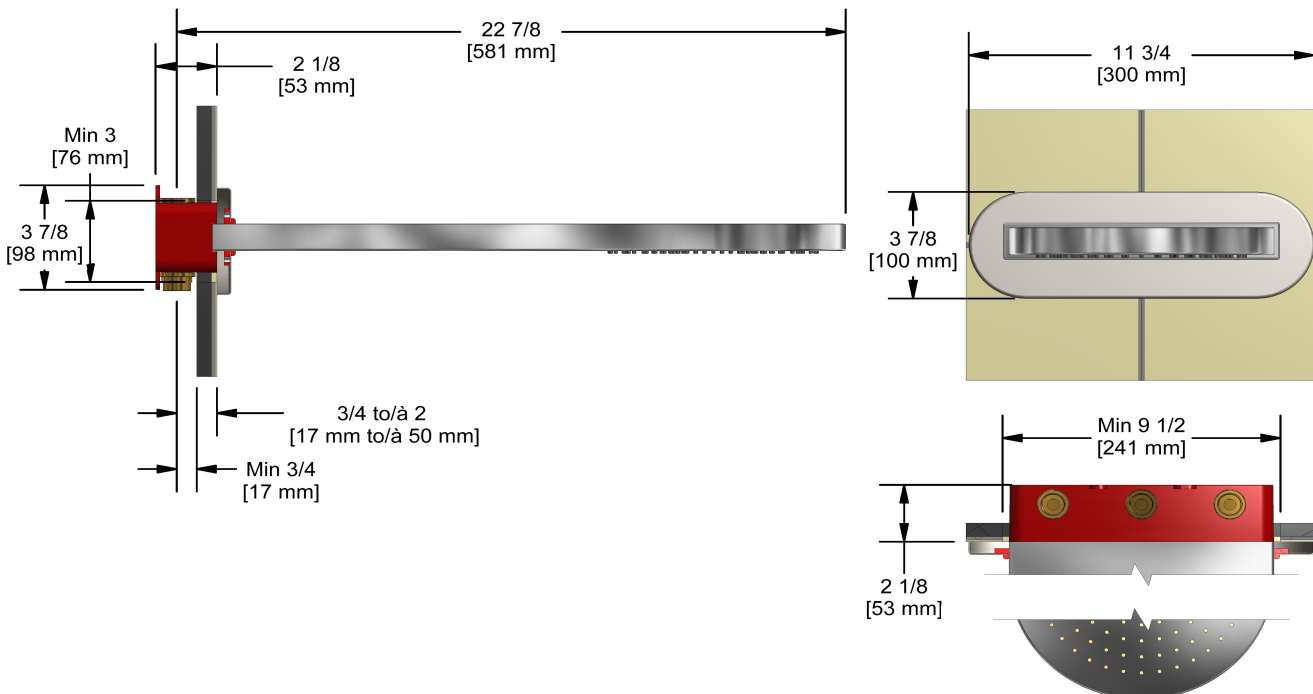

Sizes, models and finishes may differ from those presented.

Warranty

This **Riobel Inc.** product you have purchased carries a Limited Lifetime Warranty on the chrome, PVD finish, blacks and all working parts and is guaranteed from the initial purchase date against all manufacturing defects. All other finishes, including plastic components, are guaranteed for one year. All electric and/or electronic parts are covered by a 5-year limited warranty.

Customer Service

Ontario, West Canada : 888-287-5354 Quebec, Maritimes, United States : 866-473-8442

2020.11.23