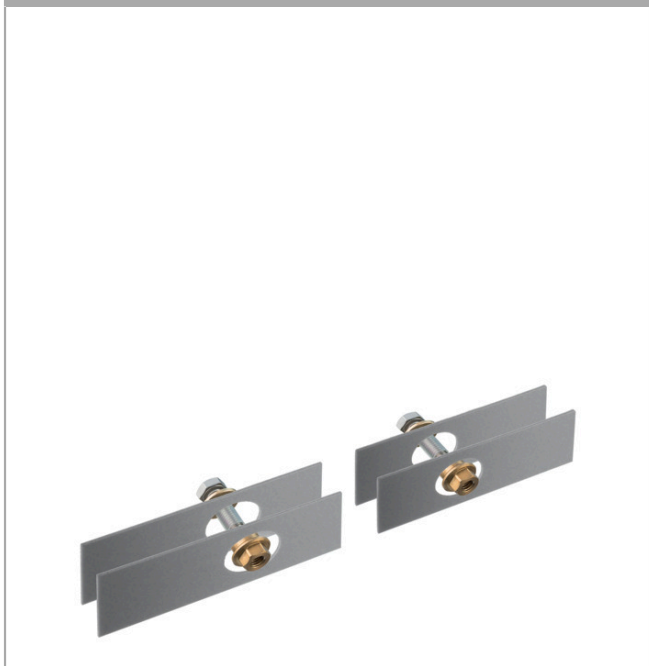

AXOR Universal Accessories
Mounting Set for Two-Sided Glass Installation
Finishes : **chrome** Part no. : **42841000**

Description

Product image

Scale drawing