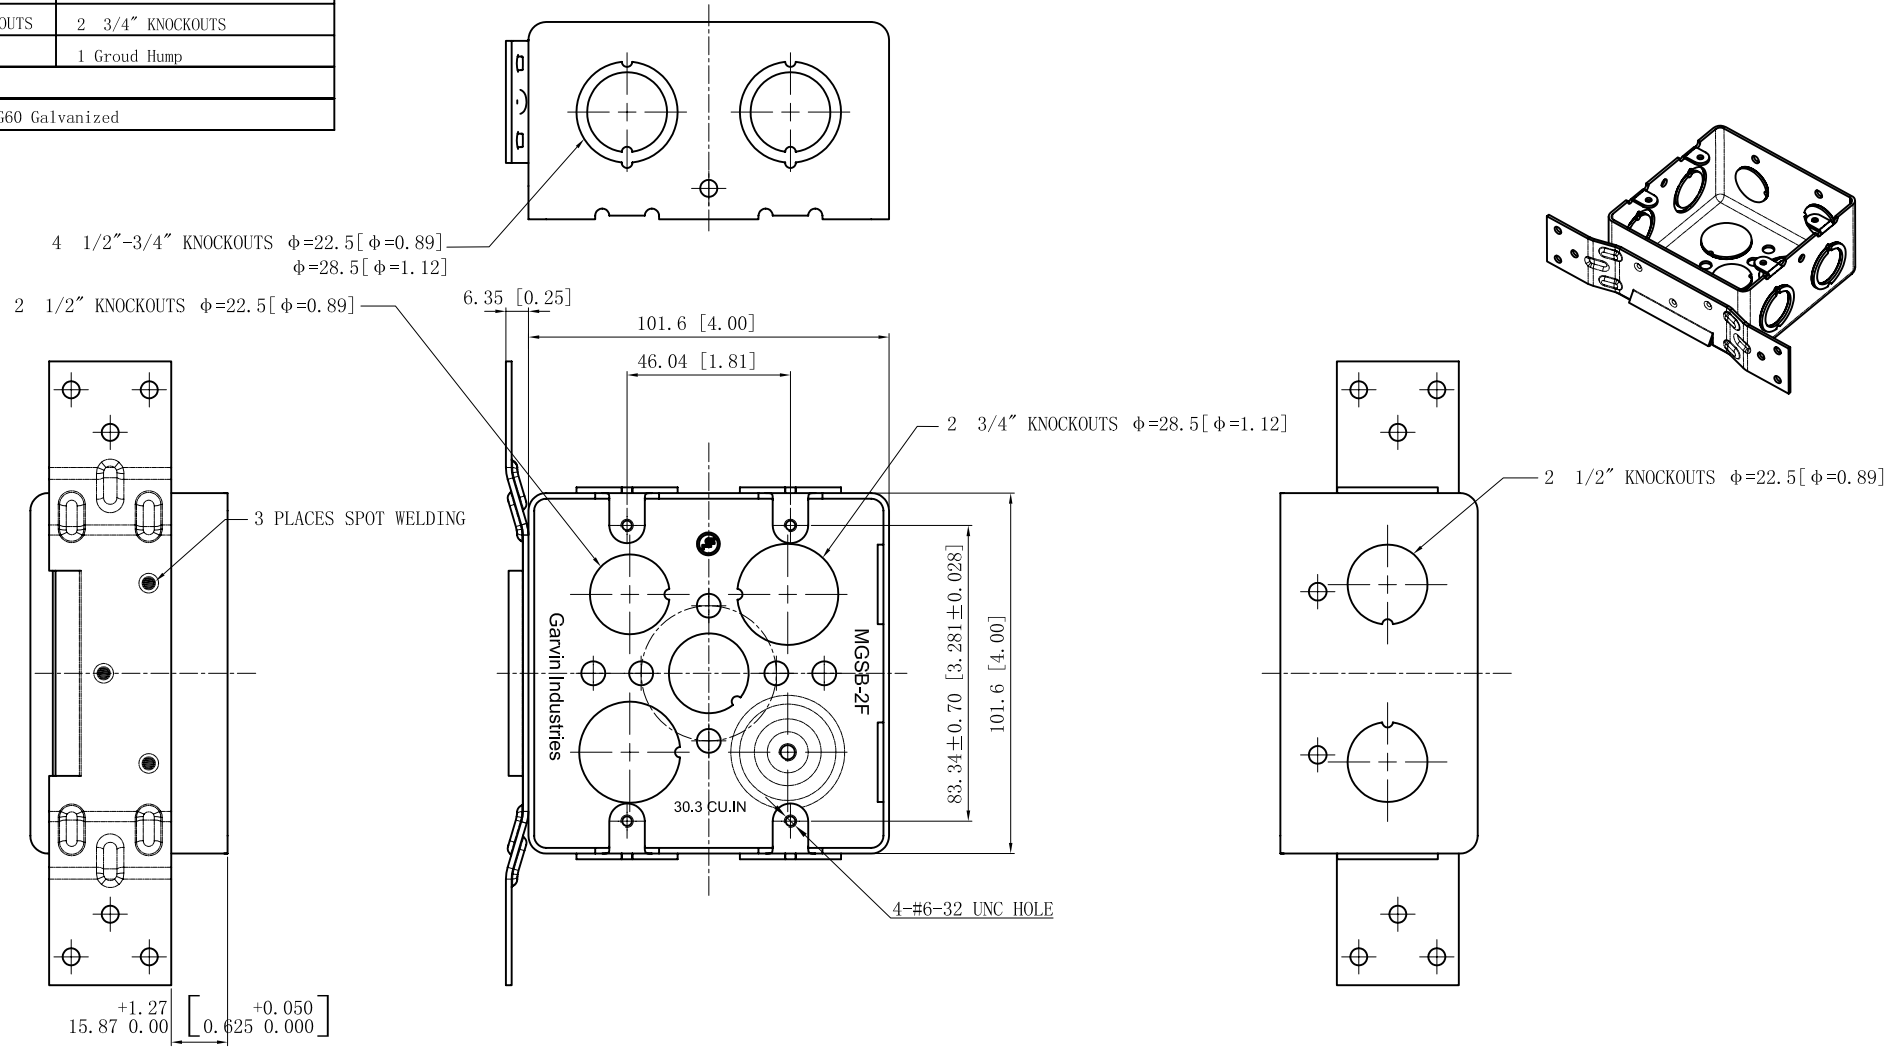

SIDES	BOTTOM
2 1/2" KNOCKOUTS	2 1/2" KNOCKOUTS
4 1/2"-3/4" MOON KNOCKOUTS	2 3/4" KNOCKOUTS
	1 Groud Hump
Material:Steel-0.0625"-G60 Galvanized	

This data sheet is for reference only .GARVIN INDUSTRIES reserves the right to make changes to the design without prior notice.

DESCRIPTION
TRADE REFERENCE TERMS

STANDARD PACKING
25 PCS

<h1 style="text-align: center;">GARVIN INDUSTRIES</h1>		
<h2 style="text-align: center;">2-GANG SWITCH BOX 2-1/8" DEEP</h2>		
TITLE MGSB-2F DATA SHEET	DWG NO.	REV D
SIZE A4	25 PCS	