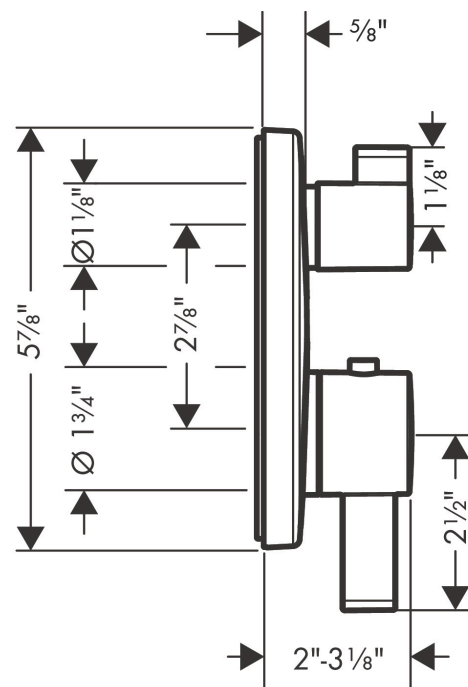

Brand	hansgrohe
Art. Name	Ecostat S Thermostatic Trim with Volume Control
Art. Nr.	15757341
Surface	brushed black chrome
Pos.	1

Product Picture

Drawing

Features

- Volume control for 1 outlet
- Flow: 6.0 GPM (22.7 L/Min)
- Thermostatic cartridge, Ceramic cartridge
- Anti-scald 100° safety stop
- Optimized for water-efficient shower products