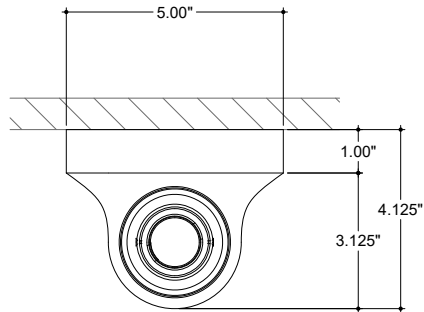

ITEM: 5800-0063

Overall Dimensions

Height: 18"

Width: 5"

Depth: 4.125"

TOP VIEW

FRONT VIEW

SIDE VIEW