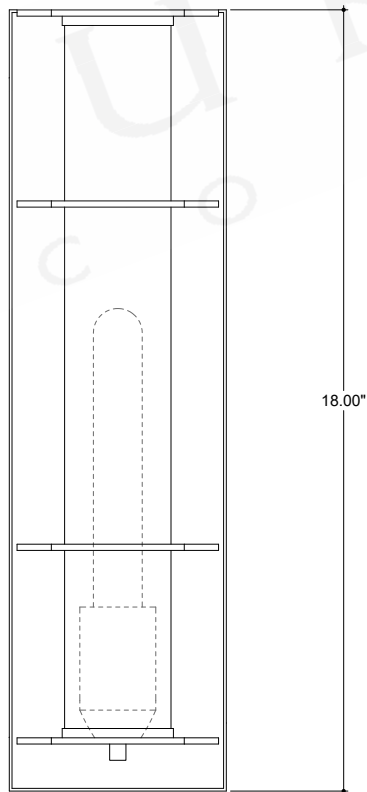

ITEM: 5800-0063

Overall Dimensions

Height: 18"

Width: 5"

Depth: 4.125"

TOP VIEW

FRONT VIEW

SIDE VIEW