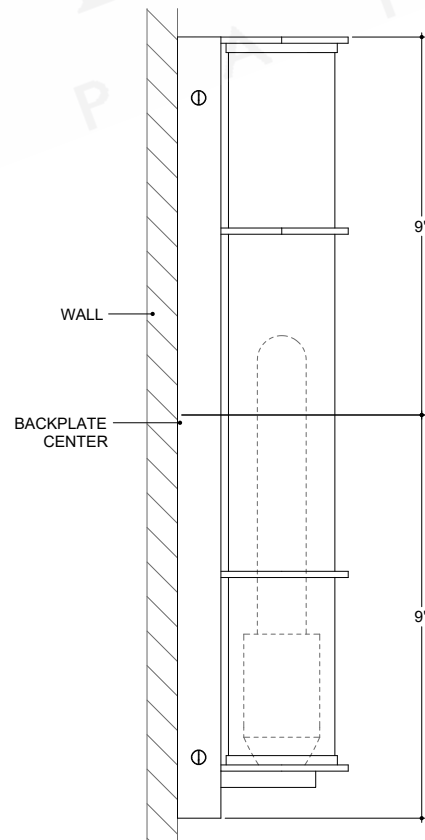

ITEM: 5800-0063

Overall Dimensions

Height: 18"

Width: 5"

Depth: 4.125"

TOP VIEW

FRONT VIEW

SIDE VIEW