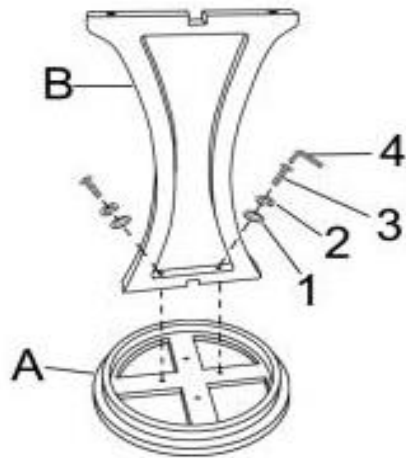

ASSEMBLY INSTRUCTIONS

ITEM NO : 222359

Parts required

1		Flat washer	Φ6MM	8pcs
2		Lock washer	Φ6MM	8pcs
3		Bolt	Φ6*45MM	8pcs
4		Allen wrench		1pc

A		1pc
---	---	-----

B		1pc
---	--	-----

C		2pcs
---	--	------

D		1pc
---	--	-----

1.

2.

3.

4.