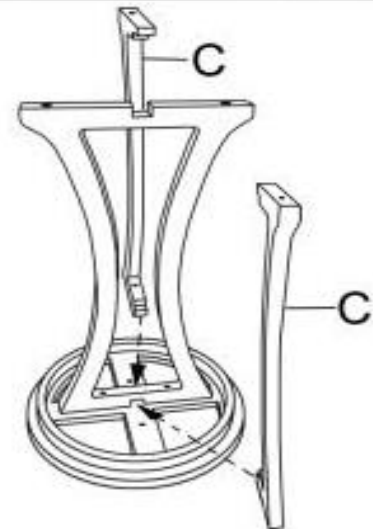

ASSEMBLY INSTRUCTIONS

ITEM NO : 222359

Parts required

1		Flat washer	Φ6MM	8pcs
2		Lock washer	Φ6MM	8pcs
3		Bolt	Φ6*45MM	8pcs
4		Allen wrench		1pc

A		1pc
---	---	-----

B		1pc
---	--	-----

C		2pcs
---	--	------

D		1pc
---	--	-----

1.

2.

3.

4.