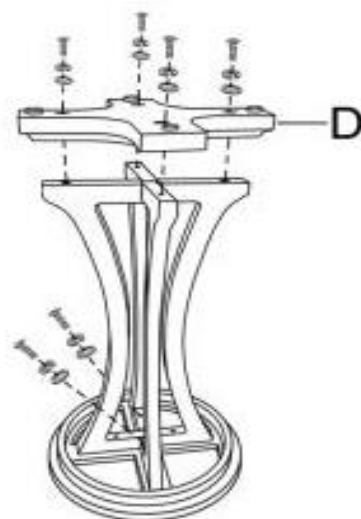

ASSEMBLY INSTRUCTIONS

ITEM NO : 222359

Parts required

1		Flat washer	Φ6MM	8pcs
2		Lock washer	Φ6MM	8pcs
3		Bolt	Φ6*45MM	8pcs
4		Allen wrench		1pc

A		1pc
---	---	-----

B		1pc
---	--	-----

C		2pcs
---	--	------

D		1pc
---	--	-----

1.

2.

3.

4.