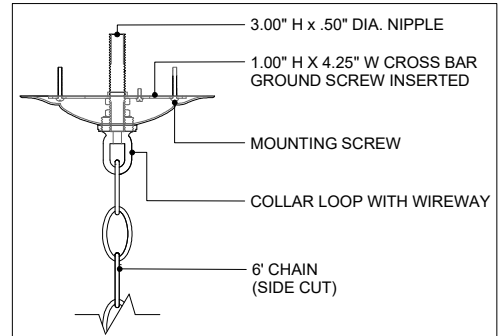

TOP VIEW

CANOPY DETAIL

FRONT VIEW

9000-0640

ALL WORK © 2020 CURREY & COMPANY