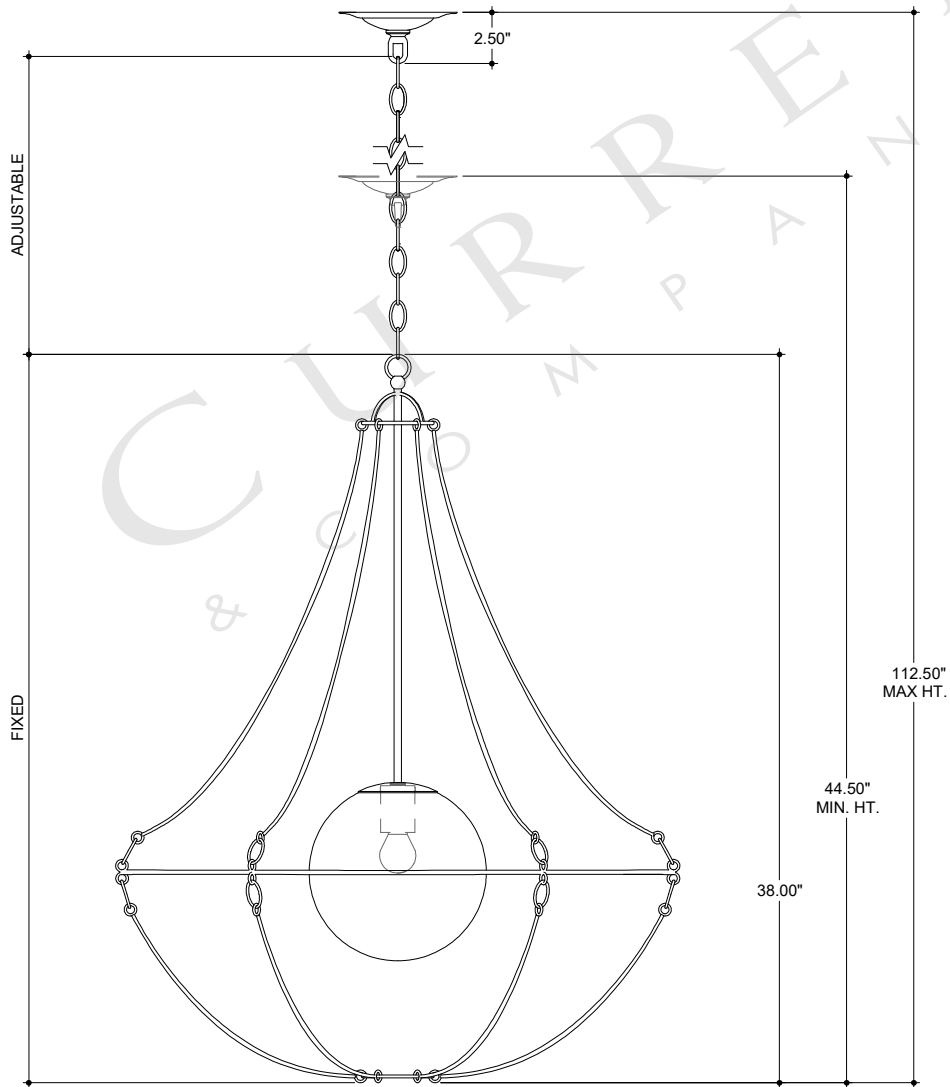

TOP VIEW

CANOPY DETAIL

FRONT VIEW

9000-0640

ALL WORK © 2020 CURREY & COMPANY