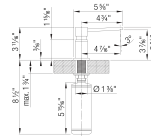

LATO Soap Dispenser, SKU 443031

Brass Special colors

Product Features

- Solid brass/zamac construction
- Refillable from above the deck
- Suitable for liquid dish or hand soap
- 10 fl oz. (300 ml) capacity bottle