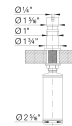

LATO Soap Dispenser, SKU 443031

Brass Special colors

Product Features

- Solid brass/zamac construction
- Refillable from above the deck
- Suitable for liquid dish or hand soap
- 10 fl oz. (300 ml) capacity bottle

Design and Planning Tips

1 3/8" hole required for installation

What is included

Mounting hardware

Warranty

BLANCO offers a limited lifetime warranty on all sinks and faucets, as well as a one-year warranty on all custom accessories.