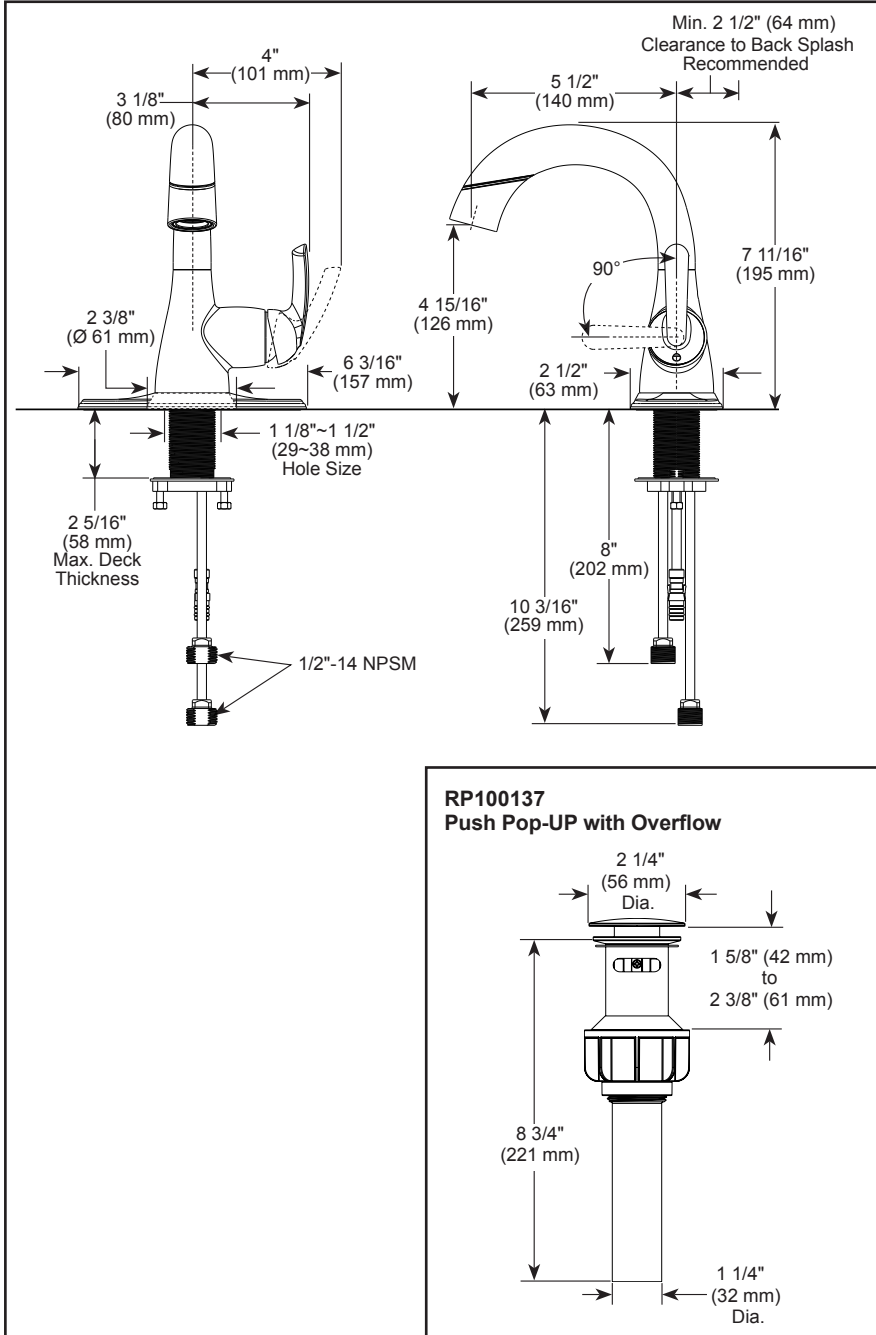

Submitted Model No.:

Specific Features:

▲ Designate proper finish suffix

Delta reserves the right (1) to make changes in specifications and materials, and (2) to change or discontinue models, both without notice or obligation. Dimensions are for reference only. See current full-line price book or www.deltafaucet.com for finish options and product availability.

DSP-L-15765LF-PD Rev. D

see what Delta can do™

BATHROOM FAUCET

- Broadmoor™ Collection
- Single Handle Deck Mount Pull-Down

STANDARD SPECIFICATIONS:

- Maximum flow rate 1.2 gpm @ 60 psi, 4.5 L/min @ 414 kPa
- One or three hole mount (escutcheon optional, included)
- Control mechanism is replaceable cartridge with ceramic plates
- Dual integral check valves in sprayer connection
- Model has push pop-up with overflow
- 1/2"-14 NPSM threaded male inlets