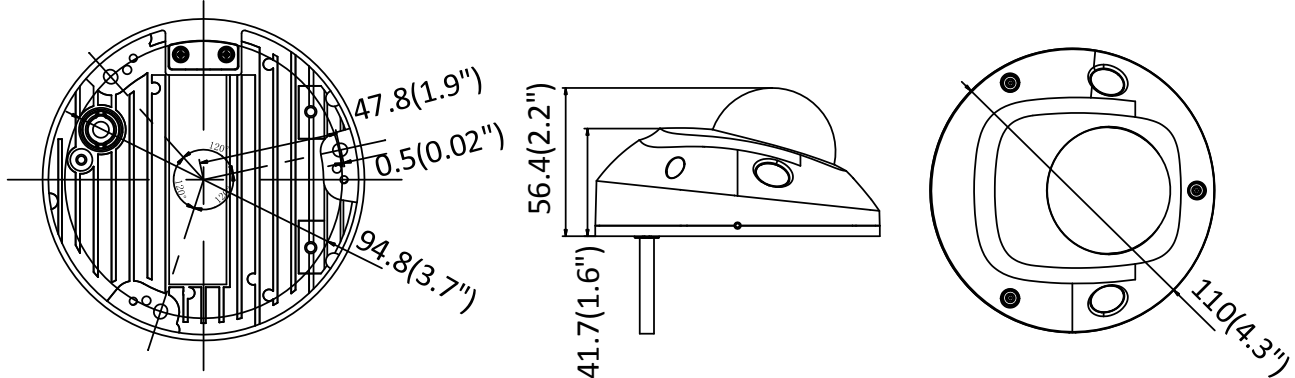

Dimensions