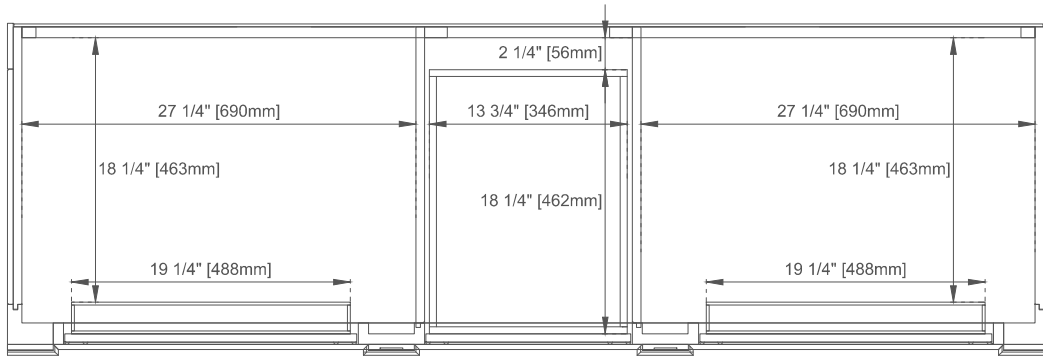

Hardware Material and Finish: Zinc Alloy in Brushed Nickel Color

Fits Drain Hole Size: 1 3/4"

Full Extension, Soft Close Glides

European Soft Close Hinges

Aluminum Laminate Drawer Liners

Adjustable Levelers

Dimension

Width: 71-7/8"

Depth: 22-7/8"

Height: 32-1/2"

Rough-In Height: 21-1/2"

72" BRISTOL VANITY

157-V72-BW

157-V72-SBR

157-V72-WWW

JAMES MARTIN VANITIES

Knob

Top View

Front View

All dimensions are nominal

Diagrams are of cabinet only—James Martin Optional Countertops and sinks are not shown

Visit website for warranty and installation information
www.jamesmartinvanities.com