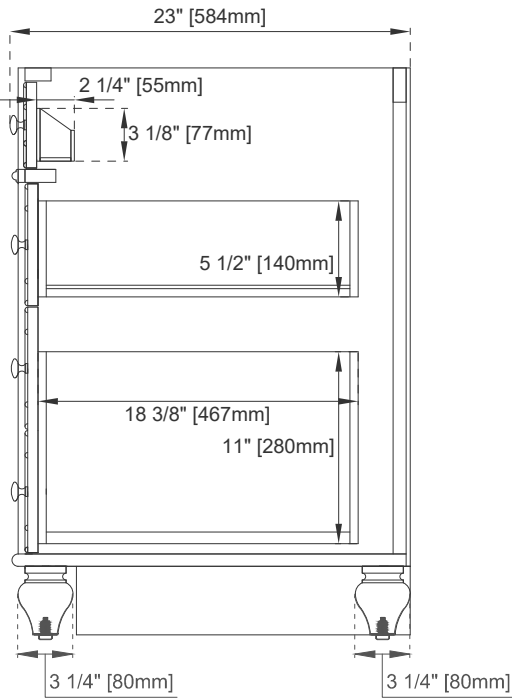

Hardware Material and Finish: Zinc Alloy in Brushed Nickel Color

Fits Drain Hole Size: 1 3/4"

Full Extension, Soft Close Glides

European Soft Close Hinges

Aluminum Laminate Drawer Liners

Adjustable Levelers

Dimension

Width: 71-7/8"

Depth: 22-7/8"

Height: 32-1/2"

Rough-In Height: 21-1/2"

72" BRISTOL VANITY

157-V72-BW

157-V72-SBR

157-V72-WWW

JAMES MARTIN VANITIES

Knob

Top View

Front View

All dimensions are nominal

Diagrams are of cabinet only—James Martin Optional Countertops and sinks are not shown

Visit website for warranty and installation information
www.jamesmartinvanities.com

72" BRISTOL VANITY

157-V72-BW

157-V72-SBR

157-V72-WWW

JAMES MARTIN VANITIES

Side View 1

Side View 2

Back View