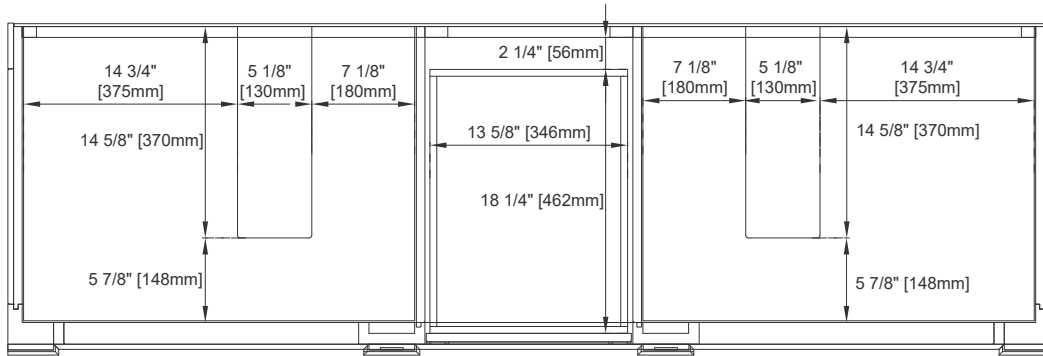

Hardware Material and Finish: Zinc Alloy in Brushed Nickel Color

Fits Drain Hole Size: 1 3/4"

Full Extension, Soft Close Glides

European Soft Close Hinges

Aluminum Laminate Drawer Liners

Adjustable Levelers

Dimension

Width: 71-7/8"

Depth: 22-7/8"

Height: 32-1/2"

Rough-In Height: 21-1/2"

72" BRISTOL VANITY

157-V72-BW

157-V72-SBR

157-V72-WWW

JAMES MARTIN VANITIES

Knob

Top View

Front View

All dimensions are nominal

Diagrams are of cabinet only—James Martin Optional Countertops and sinks are not shown

Visit website for warranty and installation information
www.jamesmartinvanities.com