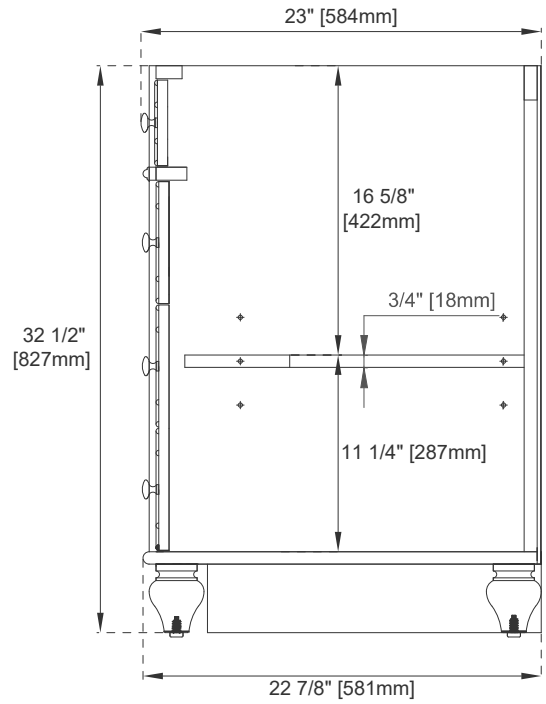

Dimension

Width: 71-7/8"

Depth: 22-7/8"

Height: 32-1/2"

Rough-In Height: 21-1/2"

72" BRISTOL VANITY

157-V72-BW

157-V72-SBR

157-V72-WWW

JAMES MARTIN VANITIES

Knob

Top View

Front View

All dimensions are nominal

Diagrams are of cabinet only—James Martin Optional Countertops and sinks are not shown

Visit website for warranty and installation information
www.jamesmartinvanities.com

72" BRISTOL VANITY

157-V72-BW

157-V72-SBR

157-V72-WWW

JAMES MARTIN VANITIES

Side View 1

Side View 2

Back View

All dimensions are nominal

Diagrams are of cabinet only—James Martin Optional Countertops and sinks are not shown

Visit website for warranty and installation information
www.jamesmartinvanities.com