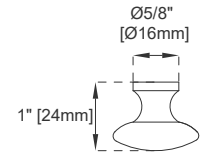

Hardware Material and Finish: Zinc Alloy in Brushed Nickel Color

Fits Drain Hole Size: 1 3/4"

Full Extension, Soft Close Glides

European Soft Close Hinges

Aluminum Laminate Drawer Liners

Adjustable Levelers

Dimension

Width: 71-7/8"

Depth: 22-7/8"

Height: 32-1/2"

Rough-In Height: 21-1/2"

72" BRISTOL VANITY

157-V72-BW

157-V72-SBR

157-V72-WWW

JAMES MARTIN VANITIES

Knob

Top View

Front View

All dimensions are nominal

Diagrams are of cabinet only—James Martin Optional Countertops and sinks are not shown

Visit website for warranty and installation information
www.jamesmartinvanities.com