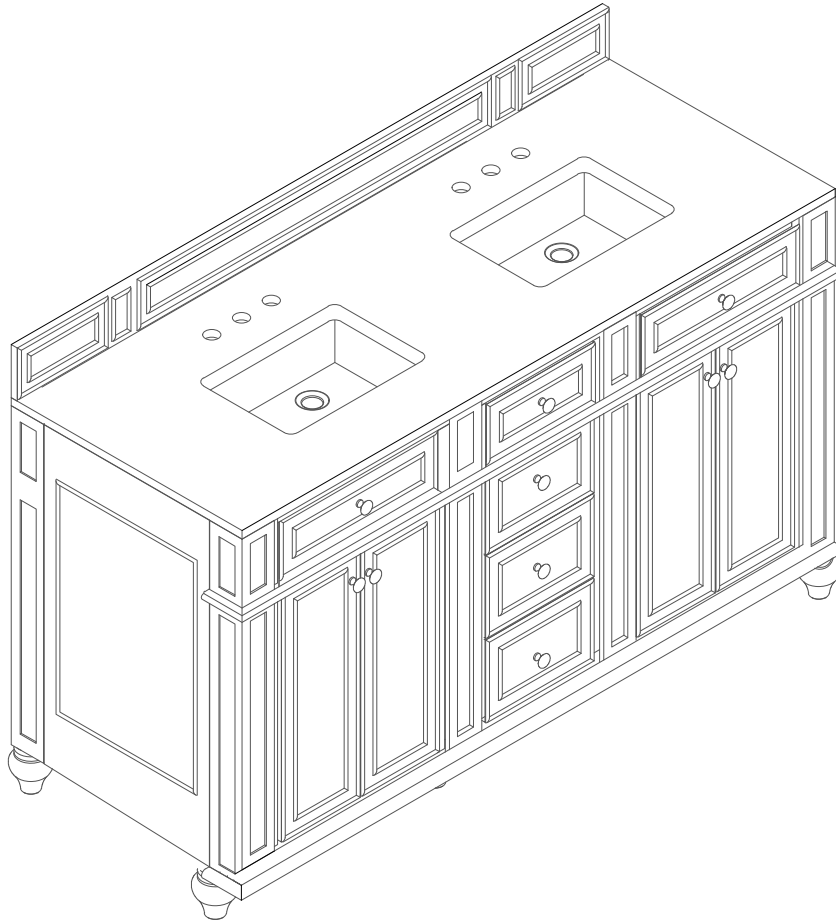

72" BRISTOL VANITY

157-V72-BW

157-V72-SBR

157-V72-WWW

JAMES MARTIN

VANITIES

Features and Materials

Solids: BW-Poplar; SBR/WWW-Para Wood and Poplar

Veneers: SBR-Para Wood; WWW-Walnut

Panels: Plywood

Installation Type: Floor Standing

Number of Basins: Two

Vanity Top: NO, Optional 3cm Tops Available with Sinks

Basins included: NO

Overflow: Yes, Front Facing

Optional Wooden Backsplash

Number of Doors: Four

Number of Drawers: Three

Number of Tip Outs: Two

Assembly Type: Yes, Installation of Optional 3cm Top

Drawer Box Material and Construction: 12mm Plywood/English Dovetail Joinery