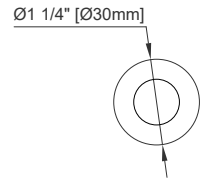

Hardware Material and Finish: Zinc Alloy in Brushed Nickel Color

Fits Drain Hole Size: 1 3/4"

Full Extension, Soft Close Glides

European Soft Close Hinges

Aluminum Laminate Drawer Liners

Adjustable Levelers

Dimension

Width: 71-7/8"

Depth: 22-7/8"

Height: 32-1/2"

Rough-In Height: 21-1/2"

72" BRISTOL VANITY

157-V72-BW

157-V72-SBR

157-V72-WWW

JAMES MARTIN VANITIES

Knob

Top View

Front View

All dimensions are nominal

Diagrams are of cabinet only—James Martin Optional Countertops and sinks are not shown

Visit website for warranty and installation information
www.jamesmartinvanities.com