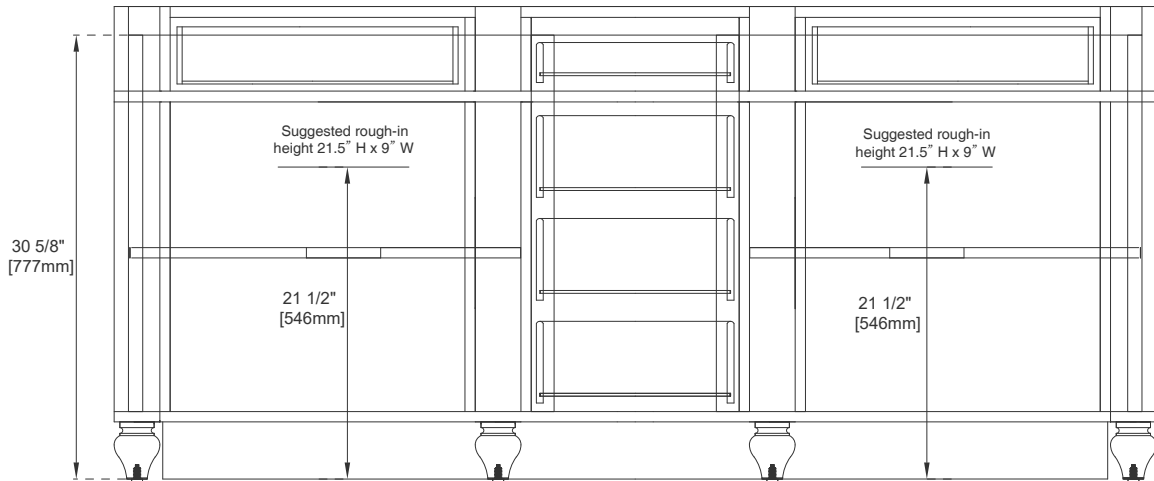

Dimension

Width: 71-7/8"

Depth: 22-7/8"

Height: 32-1/2"

Rough-In Height: 21-1/2"

72" BRISTOL VANITY

157-V72-BW

157-V72-SBR

157-V72-WWW

JAMES MARTIN VANITIES

Knob

Top View

Front View

All dimensions are nominal

Diagrams are of cabinet only—James Martin Optional Countertops and sinks are not shown

Visit website for warranty and installation information
www.jamesmartinvanities.com

72" BRISTOL VANITY

157-V72-BW

157-V72-SBR

157-V72-WWW

JAMES MARTIN VANITIES

Side View 1

Side View 2

Back View

All dimensions are nominal

Diagrams are of cabinet only—James Martin Optional Countertops and sinks are not shown

Visit website for warranty and installation information
www.jamesmartinvanities.com