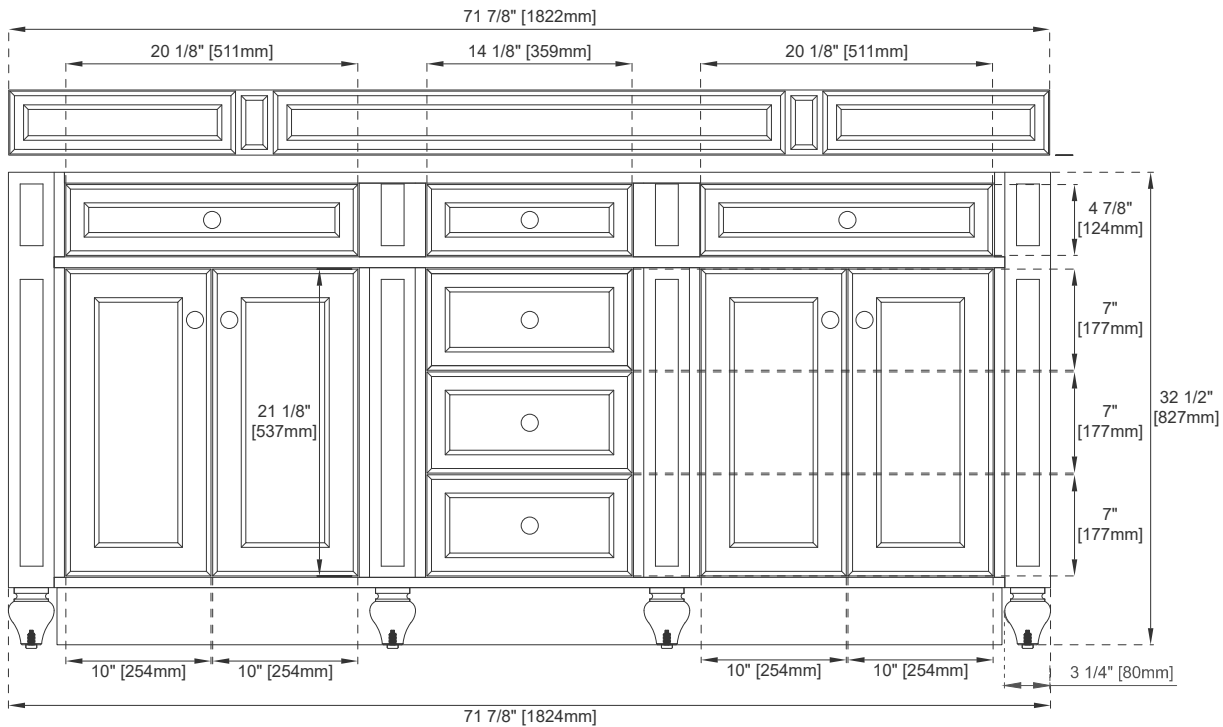

Dimension

Width: 71-7/8"

Depth: 22-7/8"

Height: 32-1/2"

Rough-In Height: 21-1/2"

72" BRISTOL VANITY

157-V72-BW

157-V72-SBR

157-V72-WWW

JAMES MARTIN VANITIES

Knob

Top View

Front View

All dimensions are nominal

Diagrams are of cabinet only—James Martin Optional Countertops and sinks are not shown

Visit website for warranty and installation information
www.jamesmartinvanities.com

72" BRISTOL VANITY

157-V72-BW

157-V72-SBR

157-V72-WWW

JAMES MARTIN VANITIES

Side View 1

Side View 2

Back View