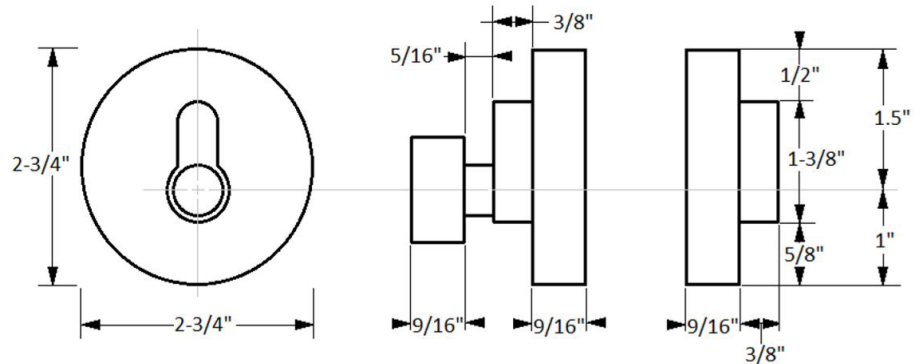

## SPECIFICATIONS

<b>MATERIAL CONSTRUCTION:</b>	Zinc	<b>KEYWAY:</b>	KW
<b>LOCK FUNCTION:</b>	Deadbolt	<b>REMOVABLE CORE:</b>	No
<b>DEADBOLT FUNCTION:</b>	Single Cylinder	<b>LATCH FACEPLATE I:</b>	Round Corner
<b>EXTERIOR MAX PROJECTION:</b>	0"	<b>LATCH BACKSET:</b>	Adj: 2-3/8" - 2-3/4"
<b>INTERIOR MAX PROJECTION:</b>	0"	<b>LATCH TYPE:</b>	2 Way (fixed faceplate)
<b>KOB VS. LEVER:</b>	N/A	<b>LATCHBOLT THROW DISTANCE:</b>	1"
<b>KNOB DIMENSIONS:</b>	N/A	<b># PINS IN CYLINDER:</b>	5
<b>LEVER LENGTH:</b>	N/A	<b>ANTI-BUMP PIN INSTALLED:</b>	Yes
<b>ROSE DIMENSIONS:</b>	2.56" H x 2.56" W x 2.56" D	<b># KEYS INCLUDED:</b>	2
<b>ROSETTE / ESCUTCHEON SHAPE:</b>	Round	<b>SPINDLE TYPE:</b>	Deadbolt
<b>CROSS BORE:</b>	2.13"	<b>MOUNTING HARDWARE INCLUDED:</b>	Yes
<b>EDGE BORE:</b>	1"	<b>TOOLS NEEDED FOR INSTALLATION:</b>	Phillips Screwdriver
<b>HANDING:</b>	Reversible	<b>ASSEMBLED WEIGHT:</b>	N/A
<b>REKEYABLE?:</b>	Yes		