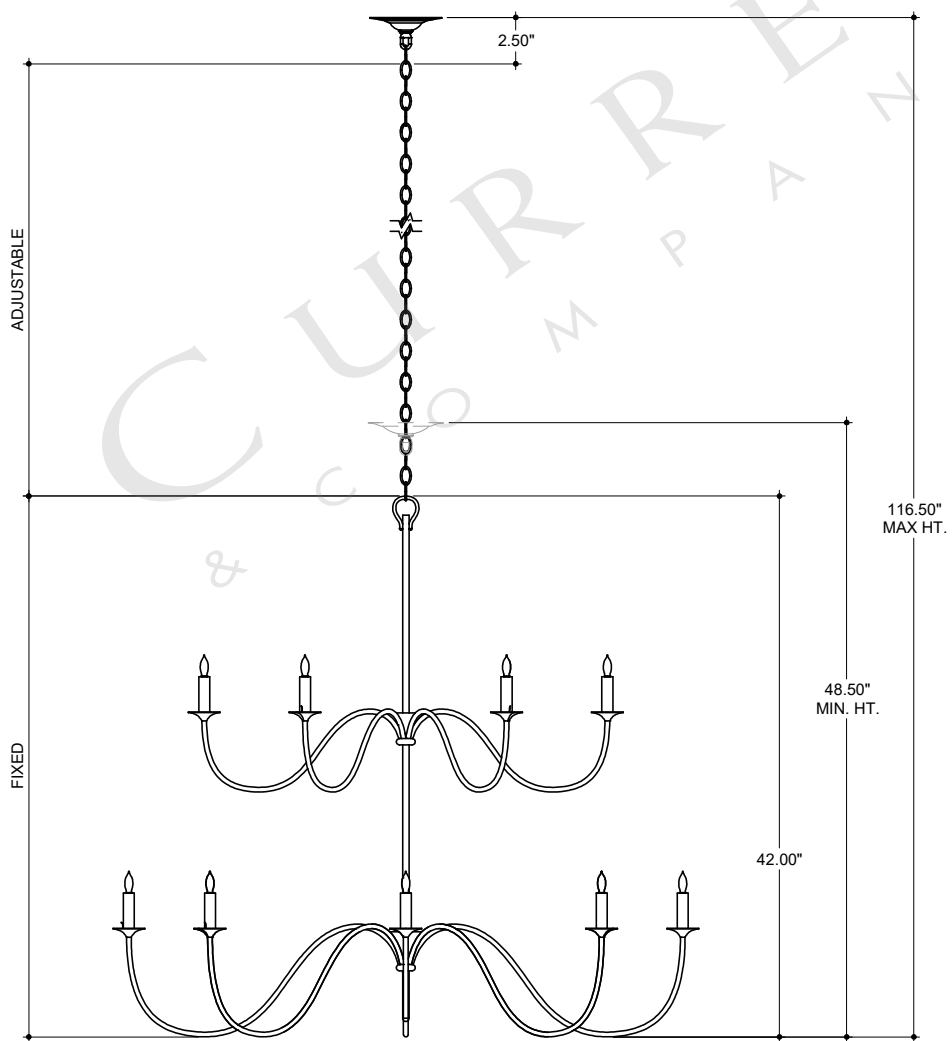

45.00" DIA. BODY
 6.00" DIA. CANOPY
 1.00" H X 4.25"
 W CROSS BAR

TOP VIEW

CANOPY DETAIL

FRONT VIEW

CURREY & COMPANY