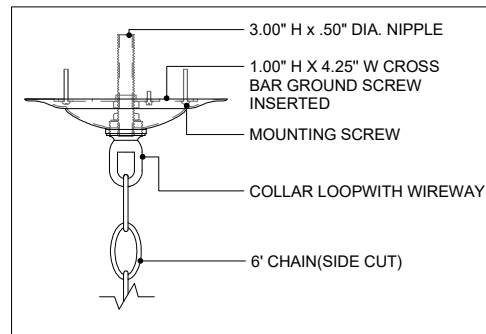

45.00" DIA. BODY
 6.00" DIA. CANOPY
 1.00" H X 4.25"
 W CROSS BAR

TOP VIEW

CANOPY DETAIL

FRONT VIEW

CURREY & COMPANY