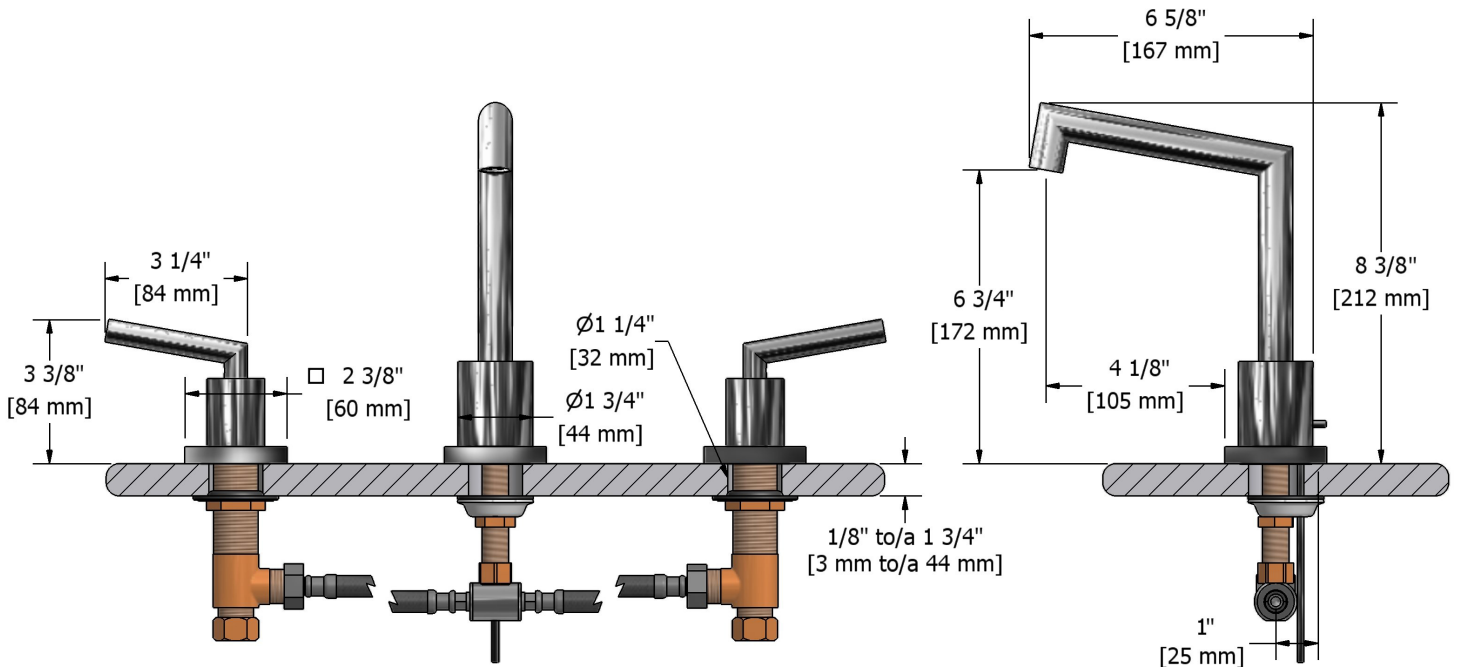

Sizes, models and finishes may differ from those presented.

Warranty

This Riobel Inc. product you have purchased carries a Limited Lifetime Warranty on the chrome, PVD finish, blacks and all working parts and is guaranteed from the initial purchase date against all manufacturing defects. All other finishes, including plastic components, are guaranteed for one year. All electric and/or electronic parts are covered by a 5-year limited warranty.

Customer Service

Ontario, West Canada : 888-287-5354 Quebec, Maritimes, United States : 866-473-8442