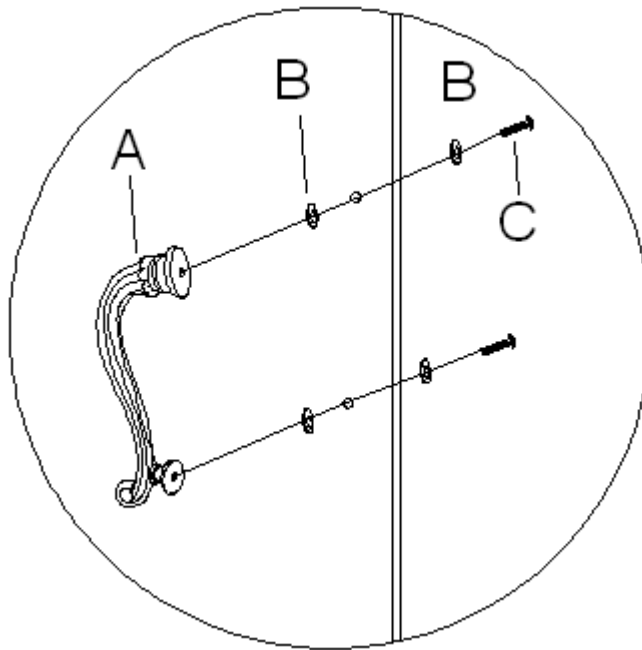

## ASSEMBLY INSTRUCTION

Item#:5820-75906-84 Display Cabinet

\*\* Please make sure you have all parts indicated below prior to assembly.

NO	HARDWARE LIST	Q'TY
A	 PULL	2
B	 PLASTIC PAD	8
C	 SCREW	4

**Diagram 1**

### Assembly Step:

1. Attach the pull (A) with plastic pads (B) on the display cabinet door by turning with screw (C) in a clockwise direction (See Diagram 1).

*Cleaning Instruction: Clean finished parts with a damp cloth using a mild dishwashing liquid and water solution. Polish the finish with soft cloth and an industry recognized furniture polish.*