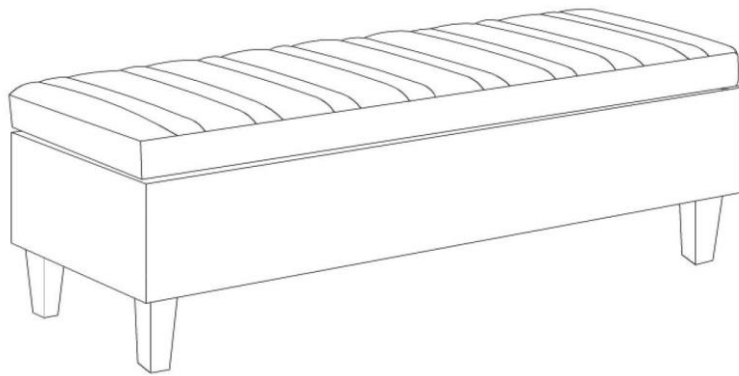

SIMPLIHOME®

Monroe / Garret / Sullivan

Storage Ottoman

MODEL # 3AXCOT-25I-CLG

brooklyn + max™

WyndenHall™
HOME DECOR

SIMPLIHOME®

Great quality is a right.