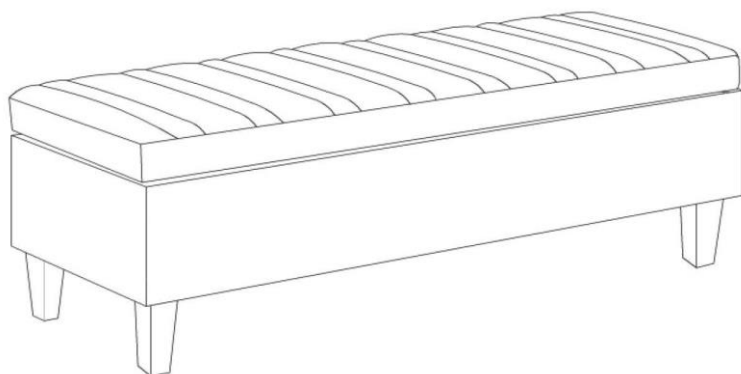

Step 2

I. Turn Ottoman right side up.