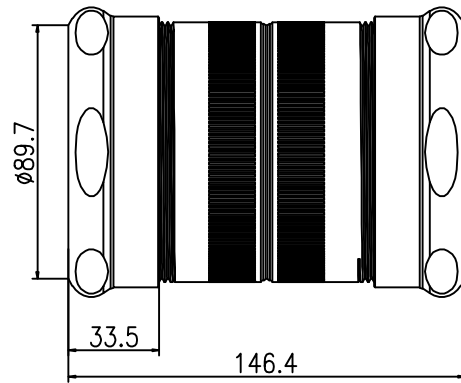

SIDES	BOTTOM
<b>Material: Zinc plated steel</b>	

<b>TRADE REFERENCE TERMS</b>	<b>STANDARD PACKING</b>	<b>GARVIN INDUSTRIES</b>		
	5 PCS	<b>3" Compression coupling raintight</b>		
		A4	DWG NO. DS-CCPR-300	REV A