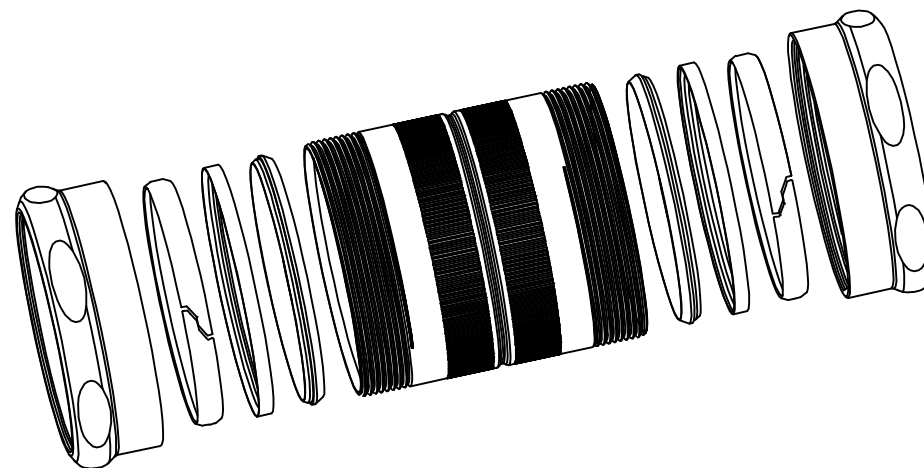

SIDES	BOTTOM
<b>Material: Zinc plated steel</b>	

<b>TRADE REFERENCE TERMS</b>	<b>STANDARD PACKING</b>	<b>GARVIN INDUSTRIES</b>		
	5 PCS	<b>3" Compression coupling raintight</b>		
		A4	DWG NO. DS-CCPR-300	REV A