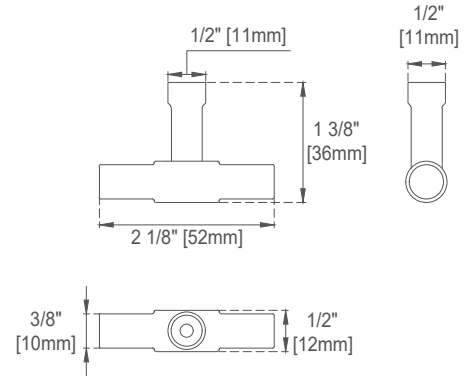

Number of Basins: One, with Optional 3cm Top

Vanity Top Included: No, Optional 3cm Tops Available with Sinks

Basins Included: No

Fits Drain Hole Size: 1 3/4"

Full Extension, Soft Close Glides

European Soft Close Hinges

### Dimension

Width: 29-7/8"

Depth: 23-1/2"

Height: 32-7/8"

Rough-In Height: 21-1/2"

30" MYRRIN VANITY  
 485-V30-BW  
 485-V30-CBO  
 485-V30-WLT

## VANITIES

Top View

Knob

Front View

Bamboo Drawer Organizer  
 In the Right Half of the Drawer

All dimensions are nominal

Diagrams are of cabinet only - James Martin Optional Countertops and sinks are not shown