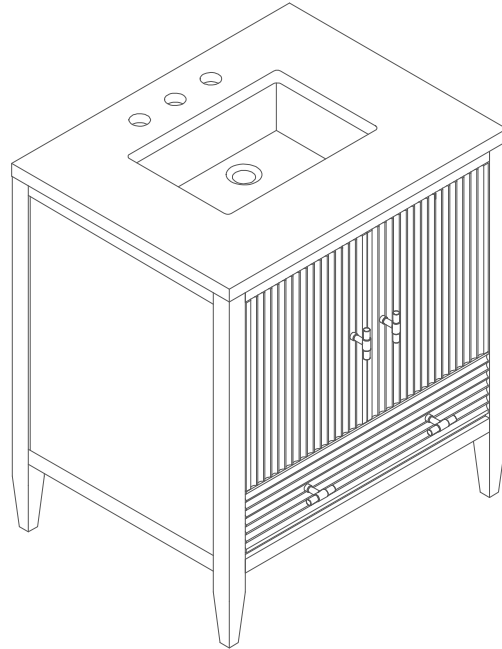

## 30" MYRRIN VANITY

485-V30-BW

485-V30-CBO

485-V30-WLT

### Features and Materials

Solids: (BW) Poplar, (CBO) Ash, (WLT) Rubberwood

Veneers: (CBO) Ash, (WLT) Walnut

Panels: Plywood

Installation Type: Floor standing

Number of Doors: Two

Number of Drawers: One

USB/Power Component: Yes (ETL5011080)