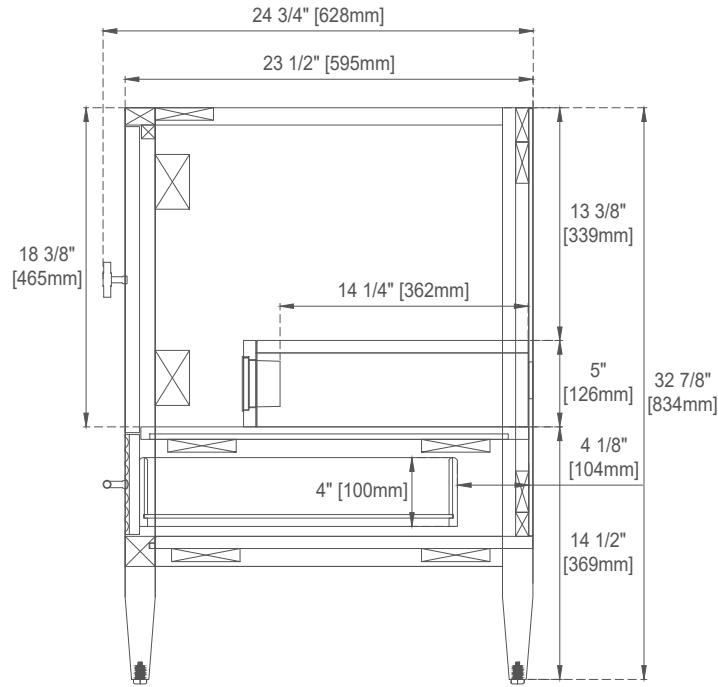

## 30" MYRRIN VANITY

485-V30-BW

485-V30-CBO

485-V30-WLT

### Dimension

Width: 29-7/8"

Depth: 23-1/2"

Height: 32-7/8"

Rough-In Height: 21-1/2"

30" MYRRIN VANITY  
 485-V30-BW  
 485-V30-CBO  
 485-V30-WLT

## VANITIES

Top View

Knob

Front View

Bamboo Drawer Organizer  
 In the Right Half of the Drawer

All dimensions are nominal

Diagrams are of cabinet only - James Martin Optional Countertops and sinks are not shown

# JAMES MARTIN VANITIES

Side View 1

Back View

All dimensions are nominal

Diagrams are of cabinet only - James Martin Optional Countertops and sinks are not shown

Visit website for warranty and installation information  
[www.jamesmartinvanities.com](http://www.jamesmartinvanities.com)