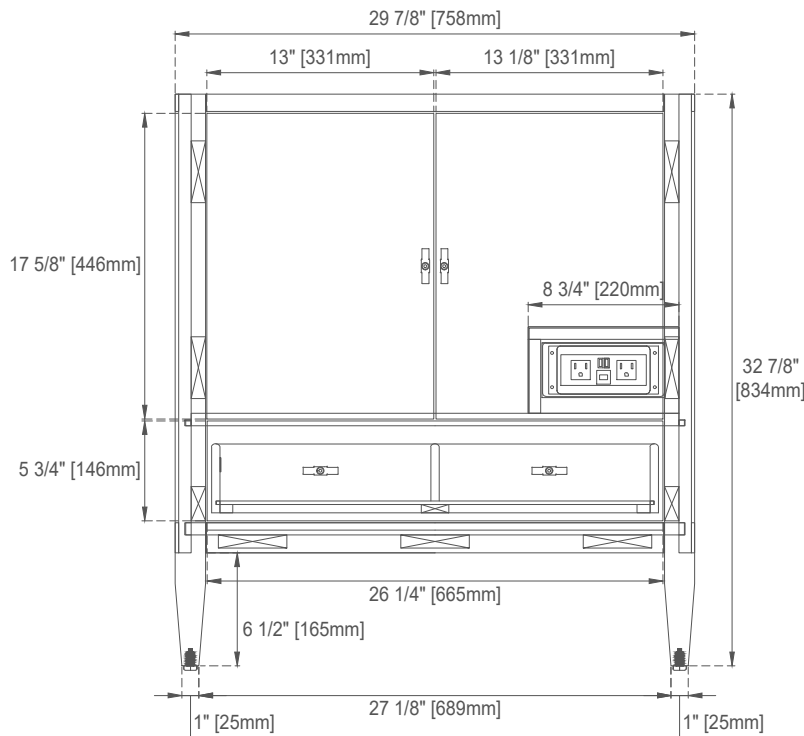

### Dimension

Width: 29-7/8"

Depth: 23-1/2"

Height: 32-7/8"

Rough-In Height: 21-1/2"

30" MYRRIN VANITY  
 485-V30-BW  
 485-V30-CBO  
 485-V30-WLT

## VANITIES

Top View

Knob

Front View

Bamboo Drawer Organizer  
 In the Right Half of the Drawer

All dimensions are nominal

Diagrams are of cabinet only - James Martin Optional Countertops and sinks are not shown