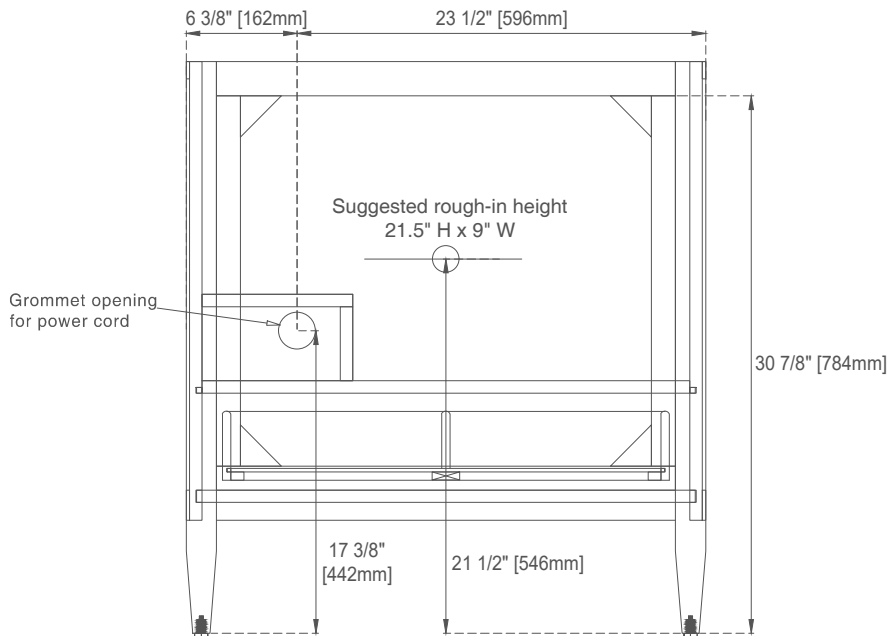

### Dimension

Width: 29-7/8"

Depth: 23-1/2"

Height: 32-7/8"

Rough-In Height: 21-1/2"

30" MYRRIN VANITY  
 485-V30-BW  
 485-V30-CBO  
 485-V30-WLT

## VANITIES

Top View

Knob

Front View

Bamboo Drawer Organizer  
 In the Right Half of the Drawer

All dimensions are nominal

Diagrams are of cabinet only - James Martin Optional Countertops and sinks are not shown

# JAMES MARTIN VANITIES

Side View 1

Back View

All dimensions are nominal

Diagrams are of cabinet only - James Martin Optional Countertops and sinks are not shown

Visit website for warranty and installation information  
[www.jamesmartinvanities.com](http://www.jamesmartinvanities.com)