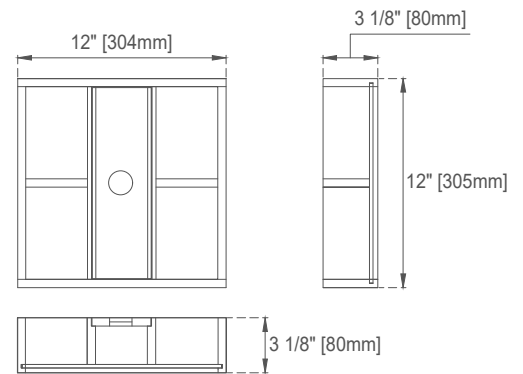

### Dimension

Width: 29-7/8"

Depth: 23-1/2"

Height: 32-7/8"

Rough-In Height: 21-1/2"

30" MYRRIN VANITY  
 485-V30-BW  
 485-V30-CBO  
 485-V30-WLT

## VANITIES

Top View

Knob

Front View

Bamboo Drawer Organizer  
 In the Right Half of the Drawer

All dimensions are nominal

Diagrams are of cabinet only - James Martin Optional Countertops and sinks are not shown

# JAMES MARTIN VANITIES

Side View 1

Back View

All dimensions are nominal

Diagrams are of cabinet only - James Martin Optional Countertops and sinks are not shown

Visit website for warranty and installation information  
[www.jamesmartinvanities.com](http://www.jamesmartinvanities.com)