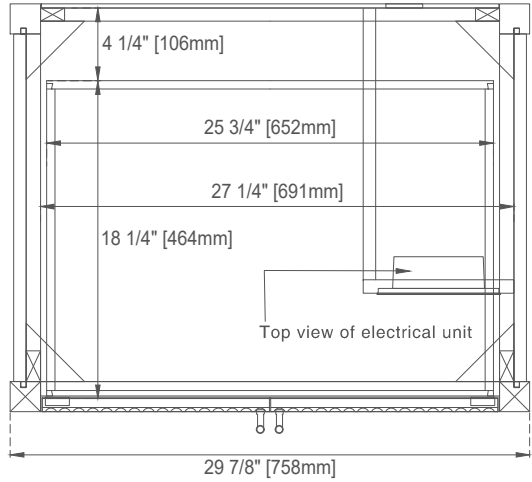

### Dimension

Width: 29-7/8"

Depth: 23-1/2"

Height: 32-7/8"

Rough-In Height: 21-1/2"

30" MYRRIN VANITY  
 485-V30-BW  
 485-V30-CBO  
 485-V30-WLT

## VANITIES

Top View

Knob

Front View

Bamboo Drawer Organizer  
 In the Right Half of the Drawer

All dimensions are nominal

Diagrams are of cabinet only - James Martin Optional Countertops and sinks are not shown