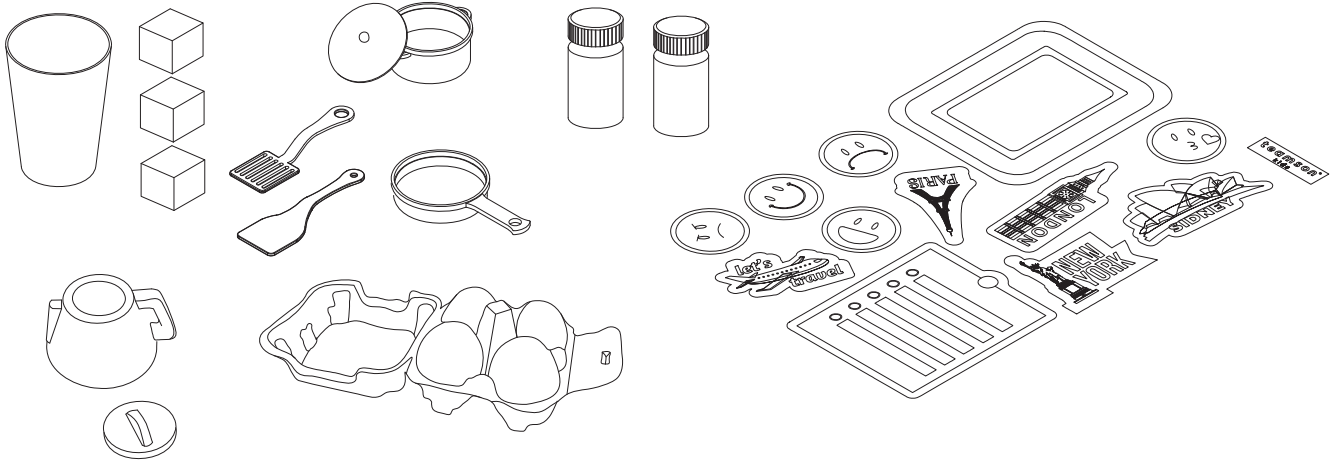

BB

BC

BD

BE

BF

2 pcs

Scan for assembly instructions.

⚠ WARNING

CHOKING HAZARD - Small Parts
Not for children under 3 years
The product is to be assembled
by an adult.

Accessories

Hardware

1

26 pcs

2

12 pcs

3