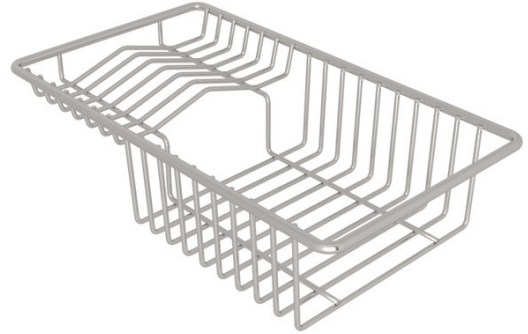

SPÉCIFICATIONS

DESCRIPTION

- Nécessite planche à découper 8644/100 ou 8644/101 pour terminer l'ensemble

GARANTIE

- La plupart des produits ou pièces comportent des « garanties limitées » contre les défauts de fabrication. Pour les clients américains, veuillez visiter houseofrohl.com/support et pour les clients canadiens, veuillez visiter houseofrohl.ca/support pour la garantie complète du produit et du fini.

Support à vaisselle pour éviers en acier inoxydable de 16"

MODÈLES: 8100/303