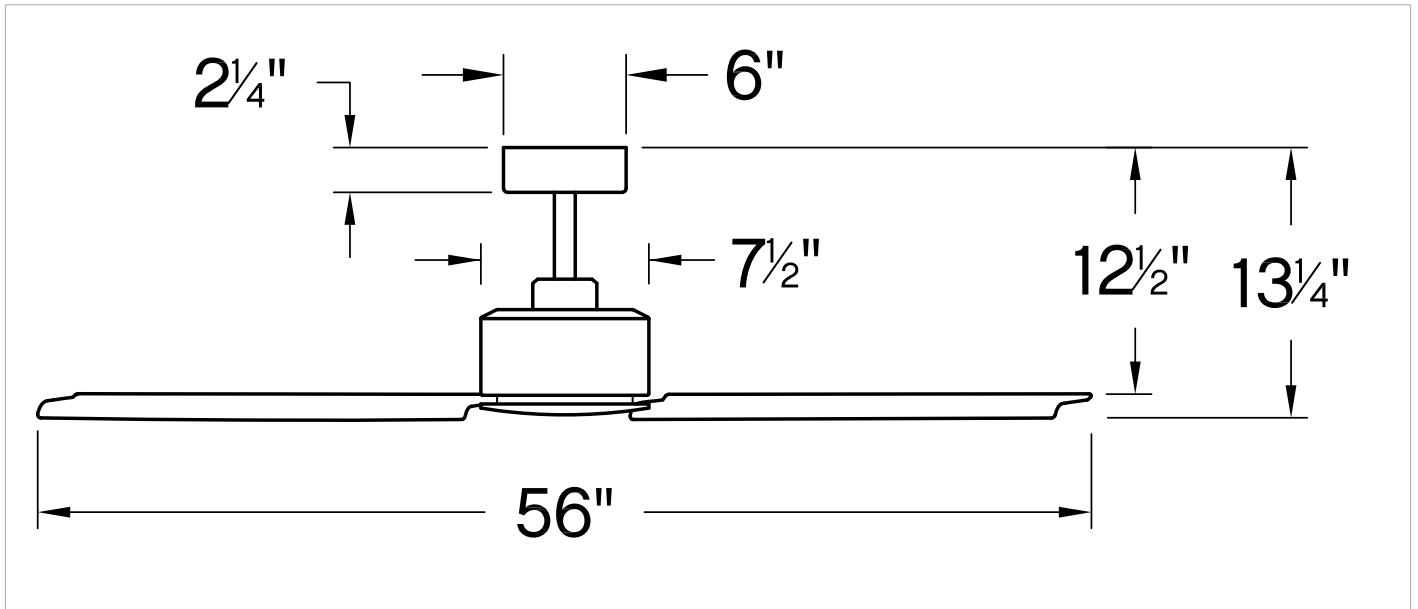

INDY

900956FBN-NWA

INDY 56" FAN

DETAILS	
FAN FINISH:	Brushed Nickel
BLADE COUNT:	3
SLOPE DEGREE:	20

DIMENSIONS	
WIDTH:	56"
HEIGHT:	13.3"

LIGHT SOURCE	
VOLTAGE:	120v

MOUNTING	
CANOPY:	6" Dia.
LEAD WIRE:	1 X 76"

PRODUCT DETAILS:

- Can be hung on a sloped ceiling
- This item includes a 6" down rod (other lengths of down rods are available)
- Control your fan's power, light, speed, direction, and so much more from the Hinkley Home Automation app
- Fan Control included, Wall Control - 4 Speed Non-Reversing
- Motor carries a lifetime warranty
- Blades, controls, switches, capacitors and hardware carry a 1-year warranty
- Bold silhouette with dramatic details creates a modern statement
- Accessory controls are available that are compatible with your home's WiFi network

HINKLEY

HINKLEY
33000 Pin Oak Parkway
Avon Lake, OH 44012

PHONE: (440) 653-5500
Toll Free: 1 (800) 446-5539

hinkley.com

INDY 56" FAN

900956FBN-NWA

PERFORMANCE SPECIFICATIONS	STANDARD	
	HIGH SPEED	AVERAGE SPEED
Airflow	5306	3785
EnergyUse	57.6	36
EnergyCost	16	10
Efficiency	92	105
AMPS	0.48	0.34
RPMS	159	113