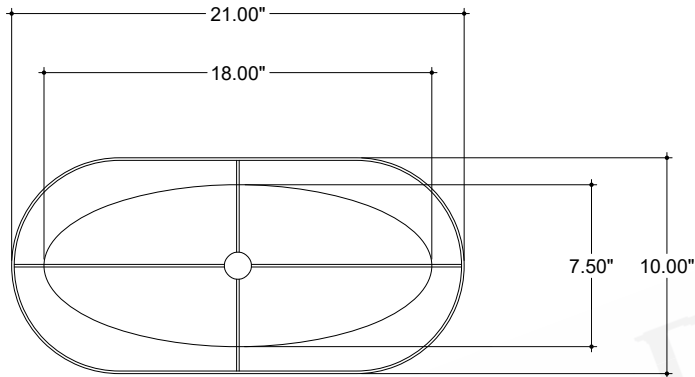

ITEM: 6000-0977

Overall Dimensions

Height: 30.5"

Width: 21"

Depth: 10"

TOP VIEW

FRONT VIEW

SIDE VIEW