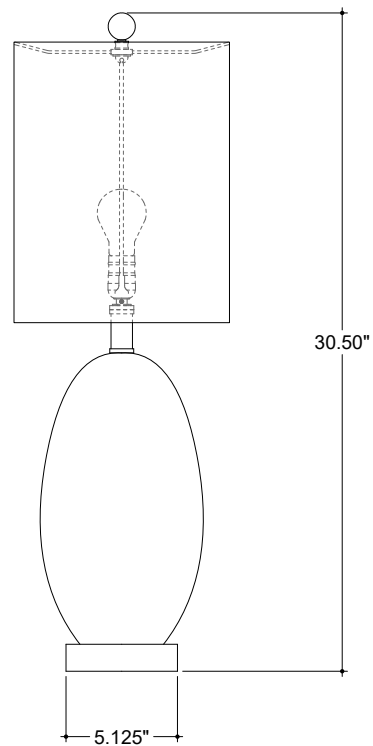

ITEM: 6000-0977

Overall Dimensions

Height: 30.5"

Width: 21"

Depth: 10"

TOP VIEW

FRONT VIEW

SIDE VIEW