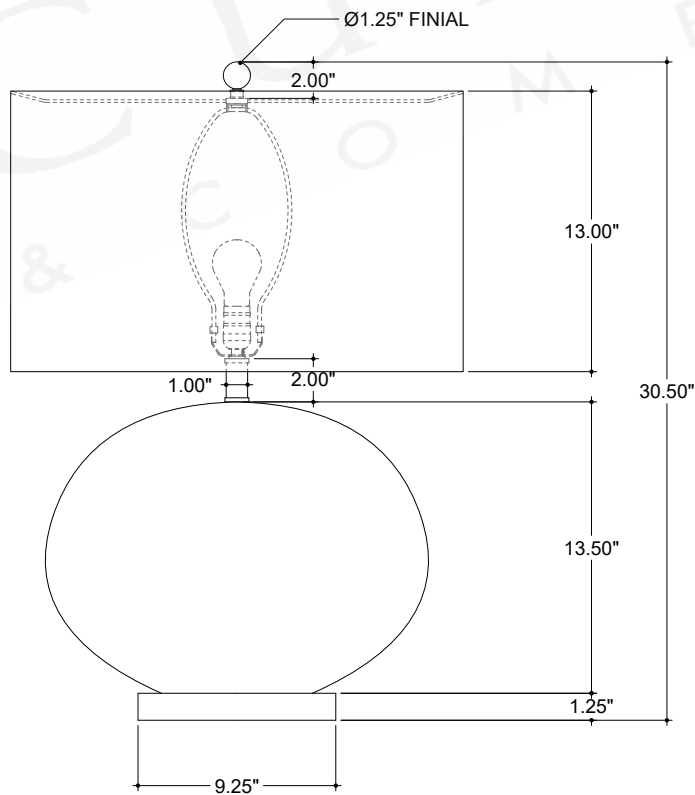

ITEM: 6000-0977

Overall Dimensions

Height: 30.5"

Width: 21"

Depth: 10"

TOP VIEW

FRONT VIEW

SIDE VIEW