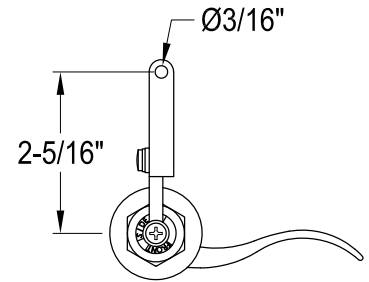

KTCFLD1,2,8

Universal Front or Side Mount Toilet Tank Lever

Side Mount

Front Mount