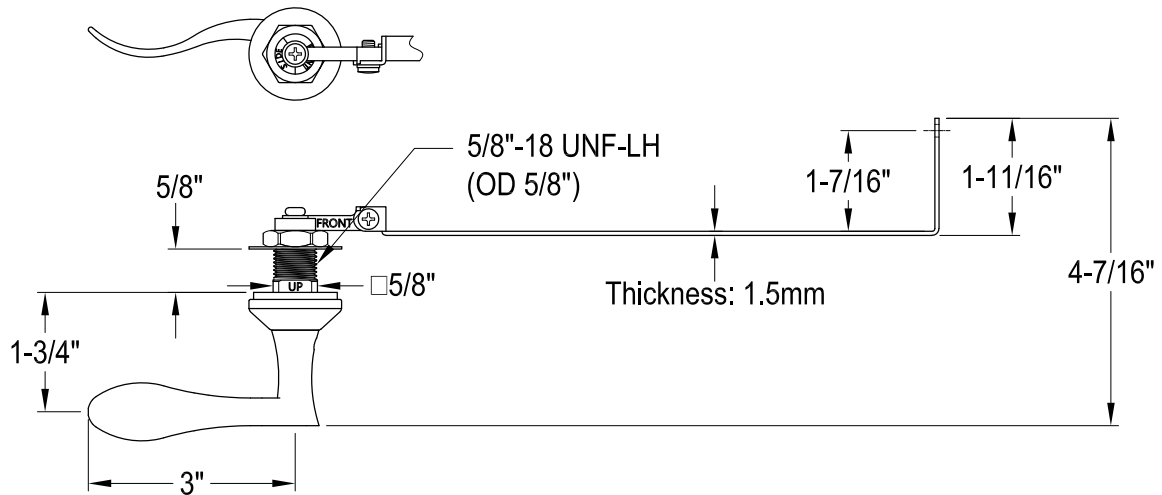

KTCFLD1,2,8

Universal Front or Side Mount Toilet Tank Lever

Side Mount

Front Mount