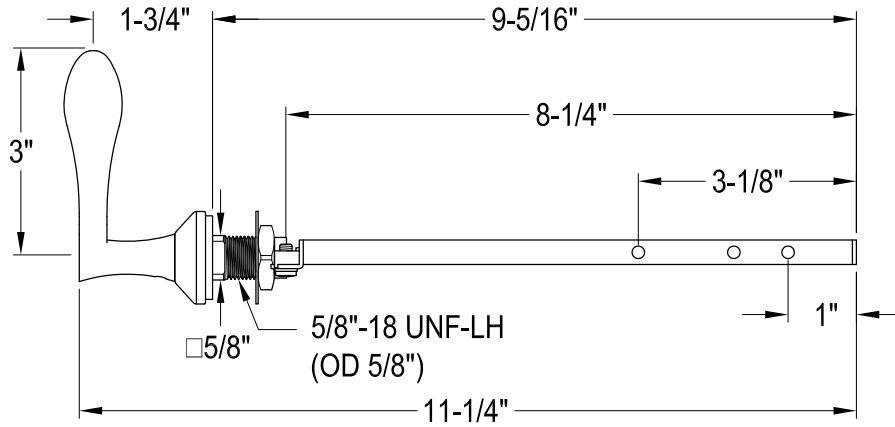

KTCFLD1,2,8

Universal Front or Side Mount Toilet Tank Lever

Side Mount

Front Mount