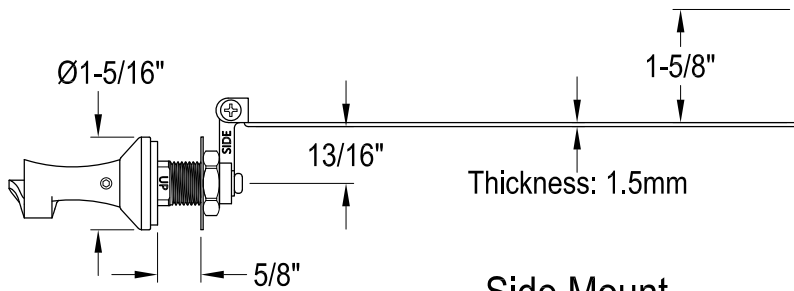

KTCFLD1,2,8

Universal Front or Side Mount Toilet Tank Lever

Side Mount

Front Mount