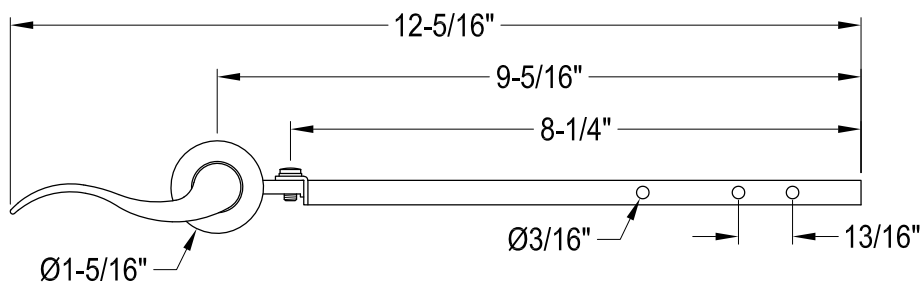

KTCFLD1,2,8

Universal Front or Side Mount Toilet Tank Lever

Side Mount

Front Mount