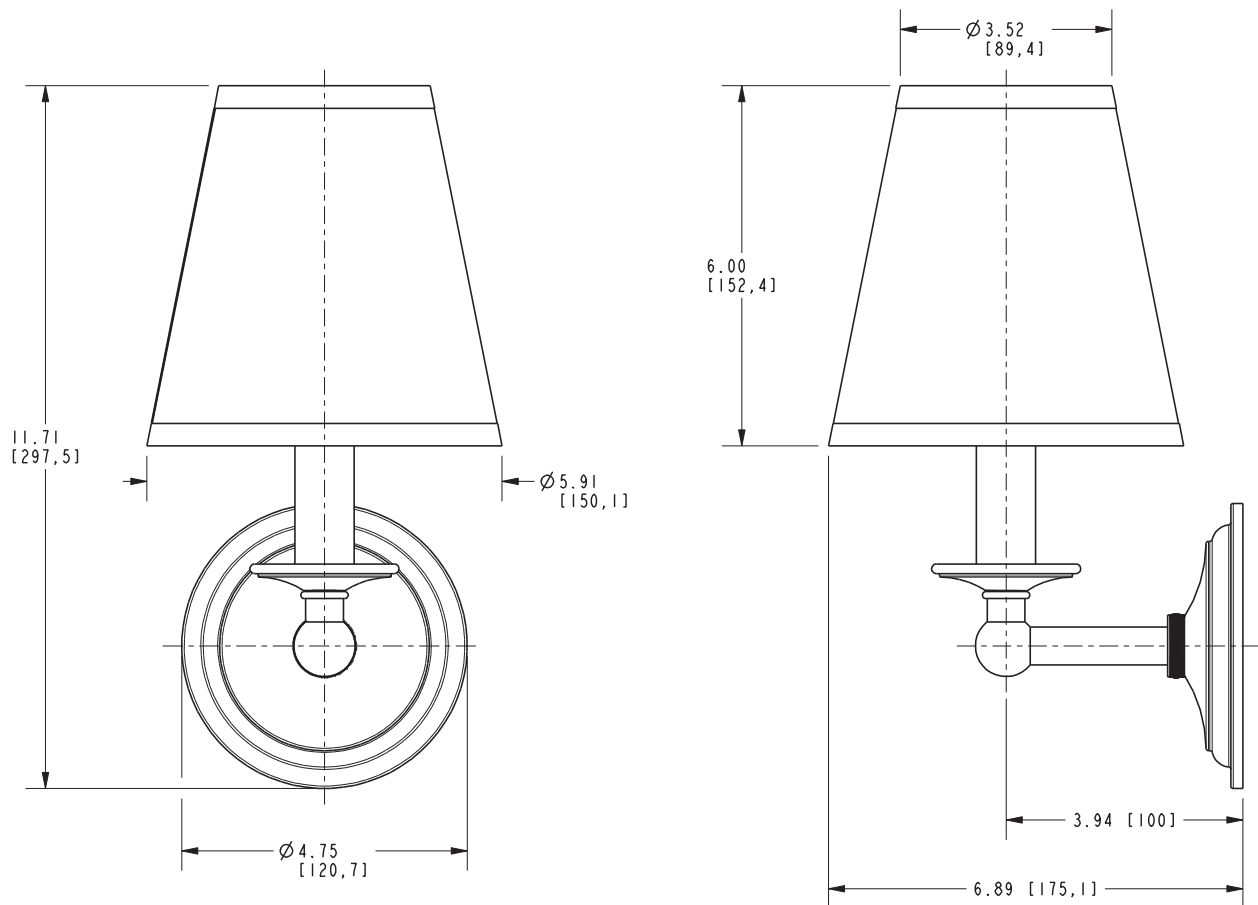

2681

London Terrace Single Light 2681

GINGER