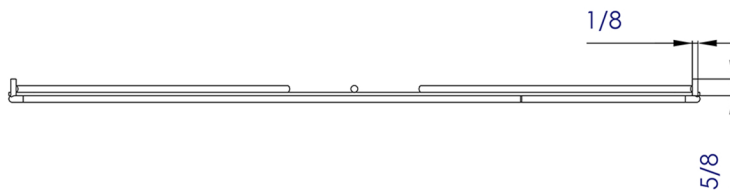

**ABGR3018**

Stainless Steel Kitchen Sink Grid

**Note:** All product dimensions are approximate and should be verified on site prior to installation.  
Visit [www.ALFIbrand.com](http://www.ALFIbrand.com) for more information.