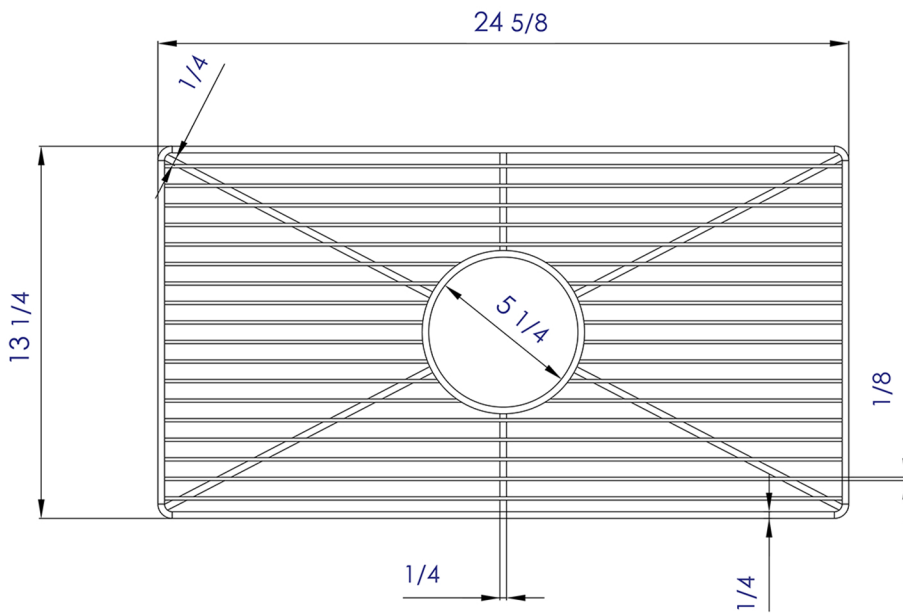

**ABGR3018**

Stainless Steel Kitchen Sink Grid

**Note:** All product dimensions are approximate and should be verified on site prior to installation.  
Visit [www.ALFIbrand.com](http://www.ALFIbrand.com) for more information.