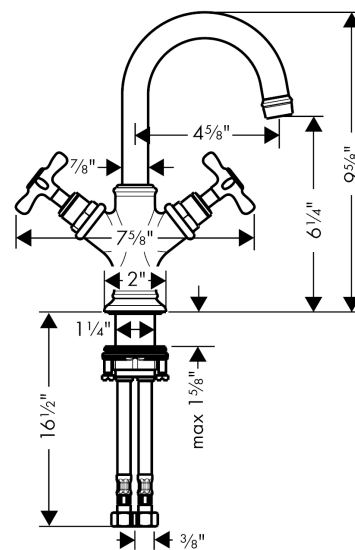

AXOR Montreux
2-Handle Faucet 160 with Pop-Up Drain, 1.2 GPM
 Finishes : **chrome** Part no. : **16505001**

Description

Features

- Swivel range 150°
- Laminar spray
- Flow: 1.2 GPM (4.5 L/Min)
- 90° ceramic valves
- Includes pop-up drain

Technology

Product image

Scale drawing

AXOR Montreux
2-Handle Faucet 160 with Pop-Up Drain, 1.2 GPM
Finishes : **chrome** Part no. : **16505001**

Exploded drawing

Year of production: >07/16

AXOR Montreux
2-Handle Faucet 160 with Pop-Up Drain, 1.2 GPM
 Finishes : **chrome** Part no. : **16505001**

Spare parts list

Year of production: >07/16

Pos.	Description	Part no.	PC	PU
1	spout cpl.	97992000	0	1
2	aerator M18x1 (4,5 l/min)	93062000	0	1
3	fixing set (Ø 32)	13961000	0	1
4	handle	16291000	0	1
5	set of screw covers, cold / hot water / neutral	97987000	0	1
6	sleeve	97993000	0	1
7	shut off unit right closing	94009000	0	1
8	connection hose 18½" M8x0,75 3/8"	96321001	0	1
9	hollow set screw M4x5	98731000	0	1
10	flat seal	98749000	0	1
11	O-ring 11x2	98127000	0	1
12	lever collar	92849000	0	1
a	pull rod	98730000	0	1
b	fixation extension 35 mm	13898000	0	1
c	pop up waste	88509000	0	1