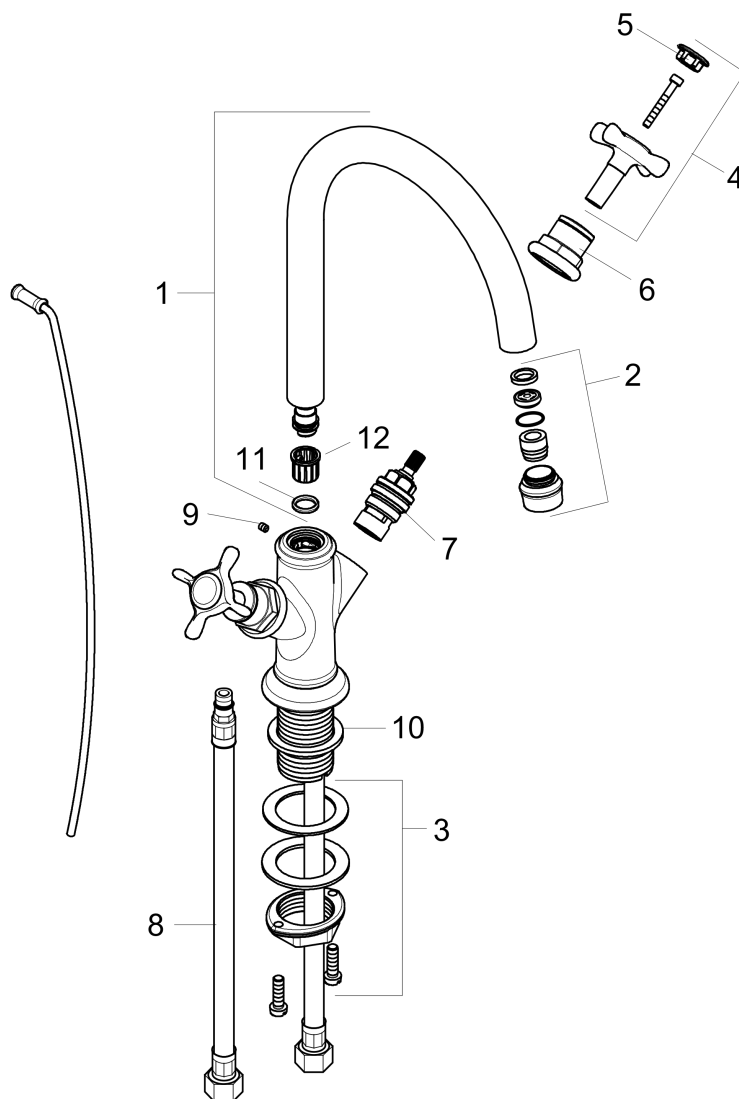

AXOR Montreux
2-Handle Faucet 160 with Pop-Up Drain, 1.2 GPM
 Finishes : **chrome** Part no. : **16505001**

Description

Features

- Swivel range 150°
- Laminar spray
- Flow: 1.2 GPM (4.5 L/Min)
- 90° ceramic valves
- Includes pop-up drain

Technology

Product image

Scale drawing

AXOR Montreux
2-Handle Faucet 160 with Pop-Up Drain, 1.2 GPM
Finishes : **chrome** Part no. : **16505001**

Exploded drawing

Year of production: >07/16

AXOR Montreux
2-Handle Faucet 160 with Pop-Up Drain, 1.2 GPM
 Finishes : **chrome** Part no. : **16505001**

Spare parts list

Year of production: >07/16

Pos.	Description	Part no.	PC	PU
1	spout cpl.	97992000	0	1
2	aerator M18x1 (4,5 l/min)	93062000	0	1
3	fixing set (Ø 32)	13961000	0	1
4	handle	16291000	0	1
5	set of screw covers, cold / hot water / neutral	97987000	0	1
6	sleeve	97993000	0	1
7	shut off unit right closing	94009000	0	1
8	connection hose 18½" M8x0,75 3/8"	96321001	0	1
9	hollow set screw M4x5	98731000	0	1
10	flat seal	98749000	0	1
11	O-ring 11x2	98127000	0	1
12	lever collar	92849000	0	1
a	pull rod	98730000	0	1
b	fixation extension 35 mm	13898000	0	1
c	pop up waste	88509000	0	1