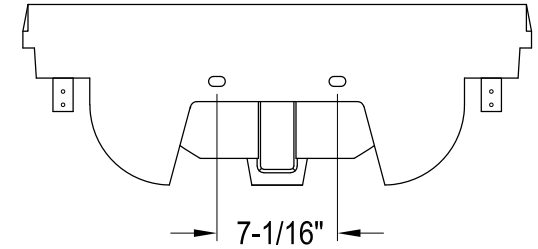

VPB33080,1,2,3,5,6,7,8ST

30" Console Sink with Stainless Steel Legs

Sink Back View