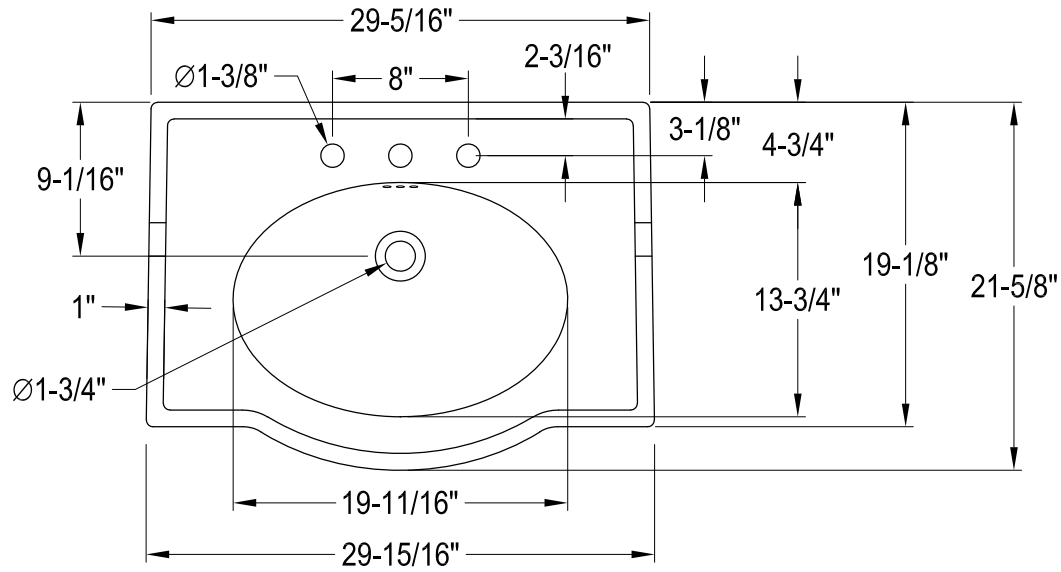

VPB33080,1,2,3,5,6,7,8ST

30" Console Sink with Stainless Steel Legs

Sink Back View