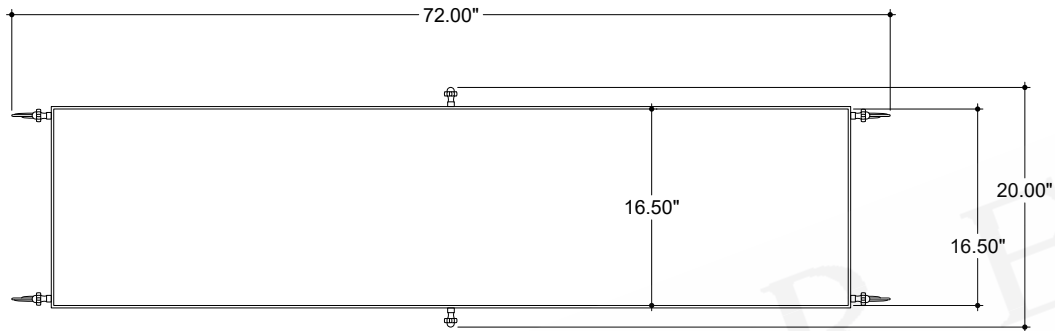

ITEM: 4000-0205

Overall Dimensions

Width: 72"
Depth: 20"
Height: 35"

TOP VIEW

FRONT VIEW

SIDE VIEW