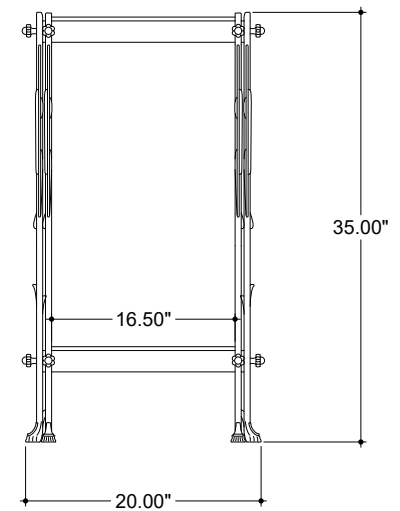

ITEM: 4000-0205

Overall Dimensions

Width: 72"
Depth: 20"
Height: 35"

TOP VIEW

FRONT VIEW

SIDE VIEW