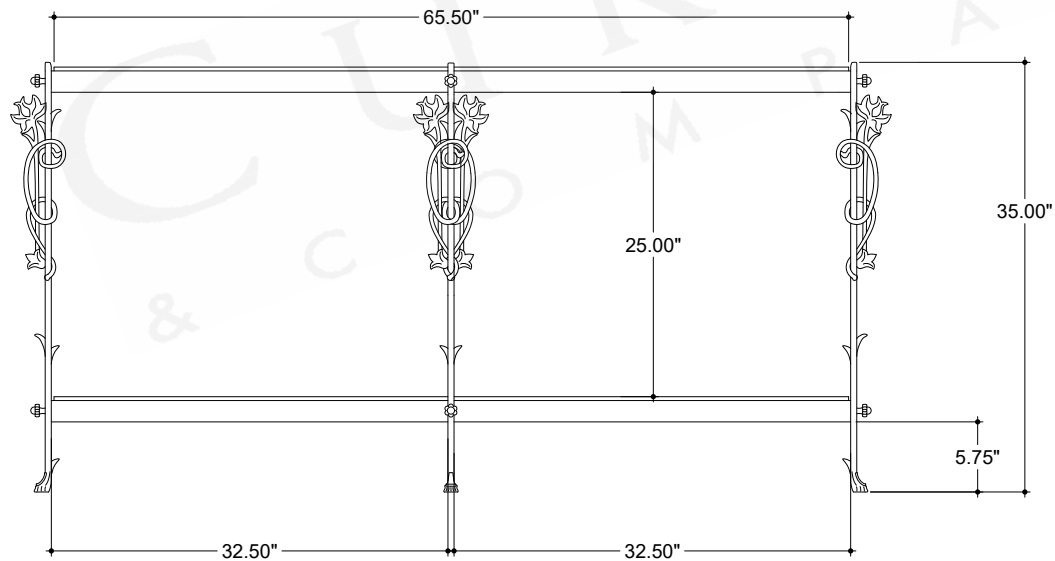

ITEM: 4000-0205

Overall Dimensions

Width: 72"
Depth: 20"
Height: 35"

TOP VIEW

FRONT VIEW

SIDE VIEW