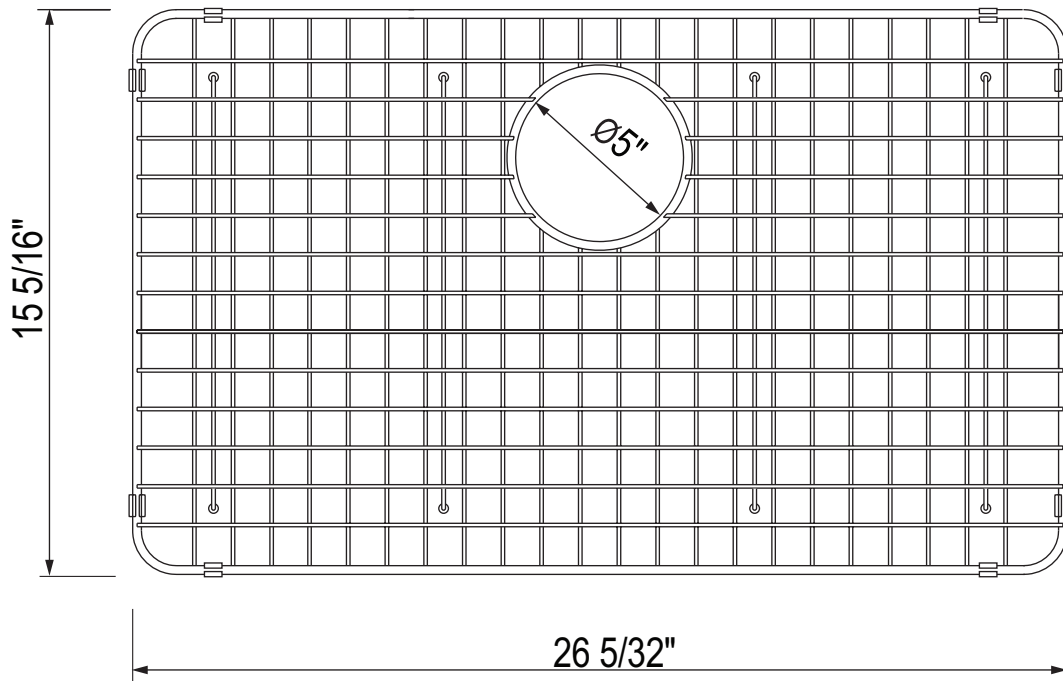

For warranty or additional information, contact:

U.S.A.
houseofrohl.com/support
1-800-777-9762

QUEBEC / MARITIMES / WESTERN CANADA
QUÉBEC / MARITIMES / OUEST CANADIEN
QUEBEC / MARITIMOS / CANADA OCCIDENTAL
houseofrohl.ca/support
1-866-473-8442

ONTARIO
houseofrohl.ca/support
1-800-287-5354