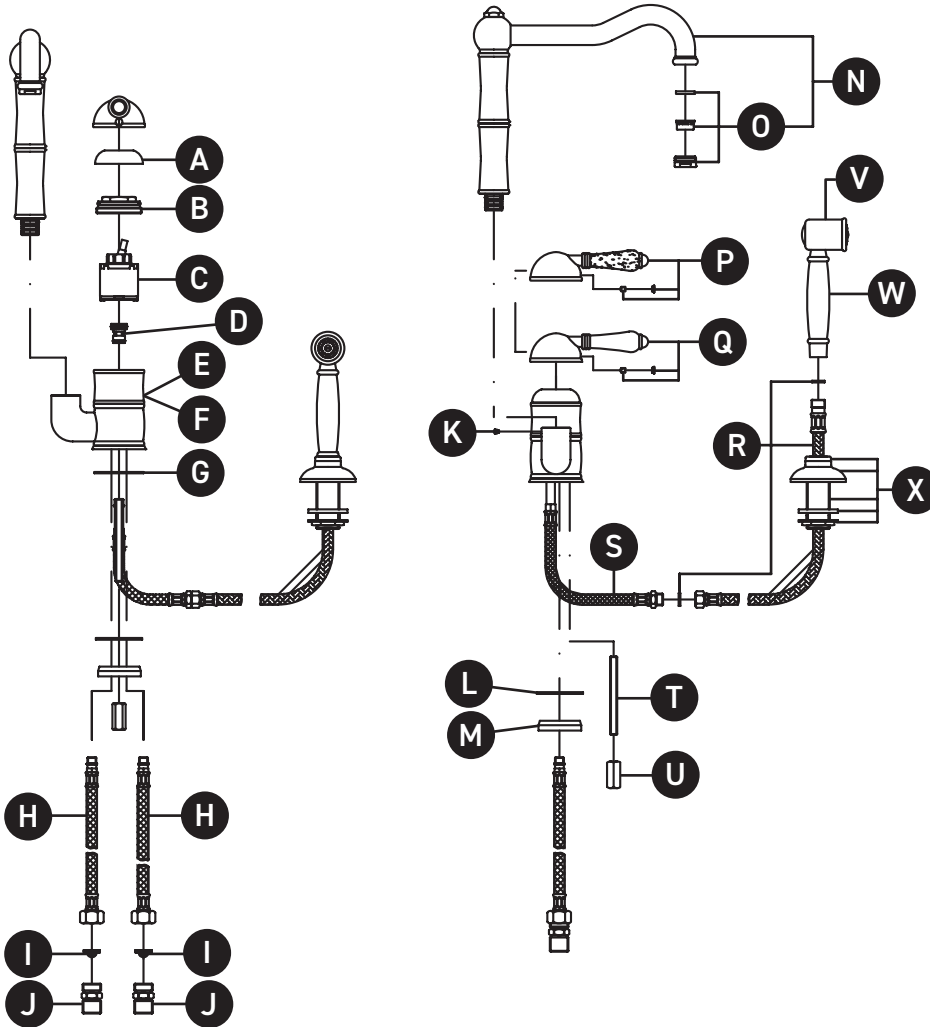

ORDER BY PART NUMBER

## ILLUSTRATED PARTS

### A3608WS

Acqui® Kitchen Faucet With Side Spray

ID	Kit Number	Finish
A*	C7218	See below
B	C7281	N/A
C	3009	N/A
D	C3608/5KIT	N/A
E*	C3608	See below
F*	C3608/3	See below
G	C7575	N/A
H	A5556CR	N/A
I	C7585	N/A
J	C5557/1	N/A
K	C7546	N/A
L	C7585.10	N/A
M	C7282	N/A
N*	C7446MC	See below
O*	C7083	See below
P*	C7676P	See below
Q*	C7675	See below
R*	C7092 NSF	See below
S*	C7089.21 NSF	See below
T	C7555	N/A
U	C7260.7	N/A
V*	C7005KIT	See below
W*	C7108	See below
X*	C7126	See below