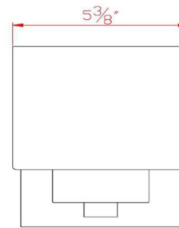

Dove Creek I-Light Wall Light
Satin Nickel

SPECIFICATIONS

MOUNTING:	Wall Mount	LED BRIGHTNESS (LUMENS):	N/A
SLOPED CEILING ADAPTABLE:	No	LED COLOR CORRELATED TEMPERATURE (CCT):	N/A
LAMP TYPE 1:	Maximum 60W Medium Base Bulb	LED COLOR RENDERING INDEX (CRI):	N/A
BULB INCLUDED:	No	LED EFFICACY:	N/A
WATTS PER BULB:	60W	LED AVERAGE RATED LIFE:	N/A
TOTAL WATTAGE:	60W	ENERGY EFFICIENT:	No
DIMMABLE:	Yes	LIGHTING AMPS:	N/A
MATERIAL CONSTRUCTION:	Steel	VOLTAGE:	120V
ASSEMBLED DIMENSIONS:	6.5" H x 5.38" L x 6" D		
WEIGHT:	1.80 lbs.		
BACKPLATE DIMENSIONS:	4.92" H x 5.375" W		
CANOPY/PLATE DIMENSIONS:	N/A		
GLASS/SHADE DIMENSIONS:	4.4" H x 5.4" L x 3.8" D		
GLASS/SHADE MATERIAL:	Glass		
GLASS/SHADE TYPE:	Frosted		
GLASS/SHADE COLOR:	White		