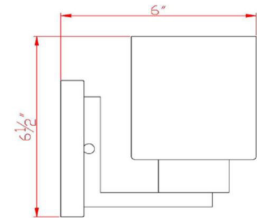

Dove Creek I-Light Wall Light
Satin Nickel

SPECIFICATIONS

MOUNTING:	Wall Mount	LED BRIGHTNESS (LUMENS):	N/A
SLOPED CEILING ADAPTABLE:	No	LED COLOR CORRELATED TEMPERATURE (CCT):	N/A
LAMP TYPE 1:	Maximum 60W Medium Base Bulb	LED COLOR RENDERING INDEX (CRI):	N/A
BULB INCLUDED:	No	LED EFFICACY:	N/A
WATTS PER BULB:	60W	LED AVERAGE RATED LIFE:	N/A
TOTAL WATTAGE:	60W	ENERGY EFFICIENT:	No
DIMMABLE:	Yes	LIGHTING AMPS:	N/A
MATERIAL CONSTRUCTION:	Steel	VOLTAGE:	120V
ASSEMBLED DIMENSIONS:	6.5" H x 5.38" L x 6" D		
WEIGHT:	1.80 lbs.		
BACKPLATE DIMENSIONS:	4.92" H x 5.375" W		
CANOPY/PLATE DIMENSIONS:	N/A		
GLASS/SHADE DIMENSIONS:	4.4" H x 5.4" L x 3.8" D		
GLASS/SHADE MATERIAL:	Glass		
GLASS/SHADE TYPE:	Frosted		
GLASS/SHADE COLOR:	White		