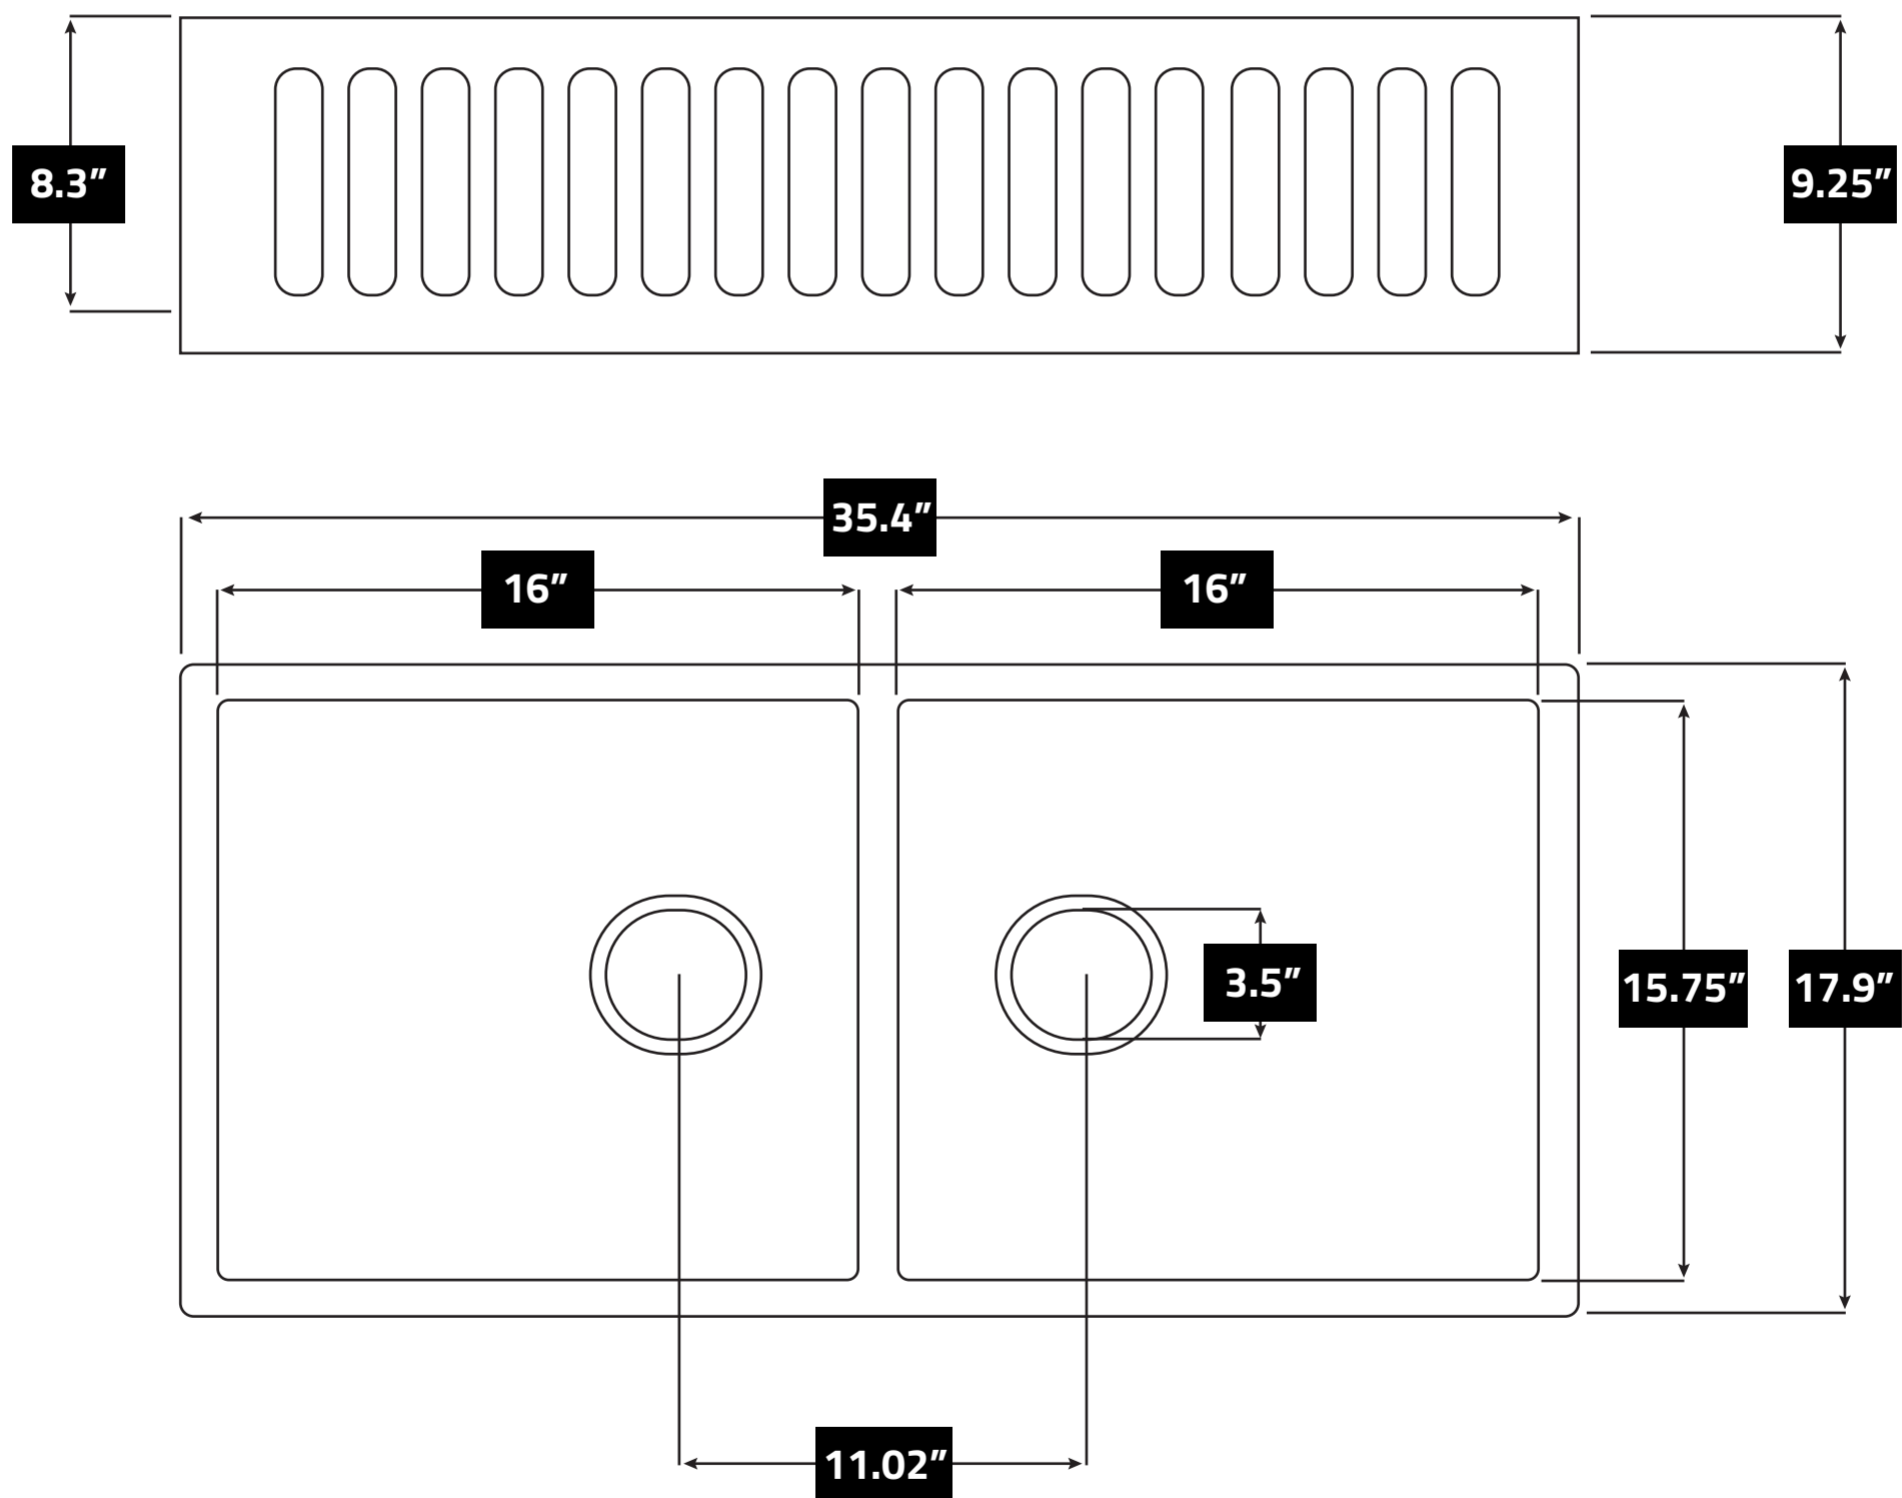

ANZZI STONE KITCHEN SINK

K-AZ223-2A / K-AZ224-2A / K-AZ8323

Have questions? We're glad to help! Simply call 1-844-44-ANZZI or visit us on the web at www.ANZZI.com