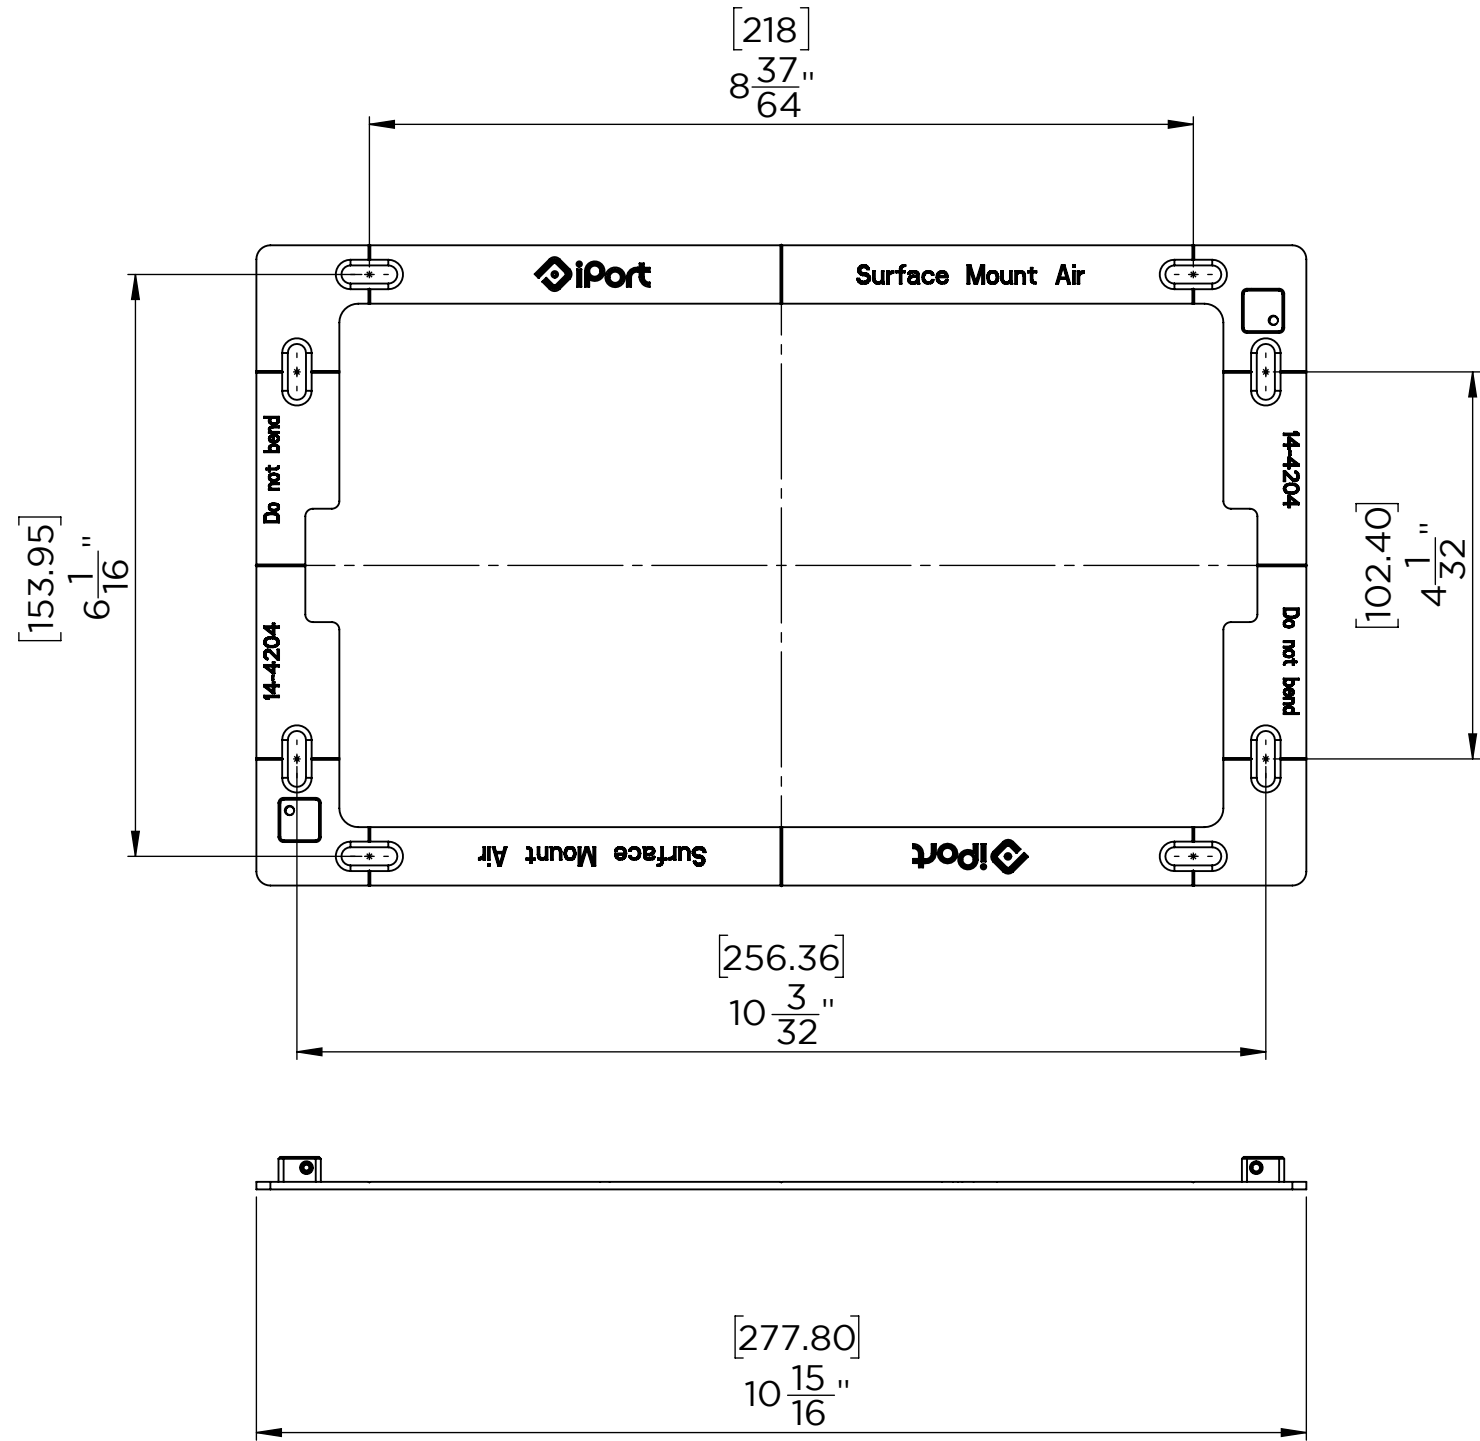

4

3

2

1

METRIC/INCHES		iPORT BY SONANCE	
DESIGNED IN SAN CLEMENTE, CALIFORNIA BY IPORT		NAME BRACKET SM MINI 1-3	
NOTICE OF PROPRIETARY INFORMATION: <small>THE INFORMATION CONTAINED HEREIN IS THE PROPRIETARY PROPERTY OF DANA INNOVATIONS. THE POSSESSOR AGREES TO THE FOLLOWING: 1. TO MAINTAIN THIS DOCUMENT IN CONFIDENCE 2. NOT TO REPRODUCE OR COPY IT 3. NOT TO REVEAL OR PUBLISH IT IN WHOLE OR IN PART 4. ALL RIGHTS RESERVED</small>		SIZE B	SKU 70700, 70701, 70702
SCALE: 1:2		WEIGHT: 0.32 LBS	REV A
		SHEET 1 OF 1	

4

3

2

1

B

B

A

A