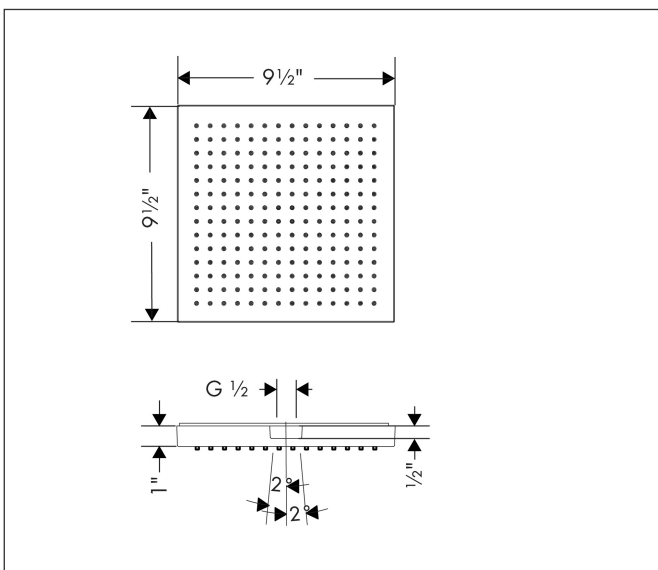

Brand AXOR
 Art. Name **AXOR ShowerSolutions** Showerhead 240 1-Jet, 2.5 GPM
 Art. Nr. 10926251
 Surface brushed gold optic
 Pos. 1

Product Picture

Features

- Shower head size: 240 x 240 mm
- Spray modes: RainAir
- 196 no-clog spray channels
- Spray face finish: Fully-finished matching spray face
- Flow: 2.5 GPM (9.5 L/Min)
- Spray face removable for cleaning

Drawing

Technology

Spray Types