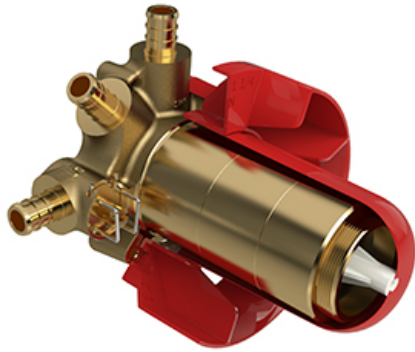

Customer Service

Ontario, West Canada : 888-287-5354 Quebec, Maritimes, United States : 866-473-8442

3-way Type T/P coaxial valve rough without cartridge
 PEX
R45-SPEX

Specifications

Descriptions

- Rough only
- Service valves
- TXX45XX or TXX47XX trim required to complete
- Test cap
- Three 1/2" outlets PEX
- 1/2" inlet PEX