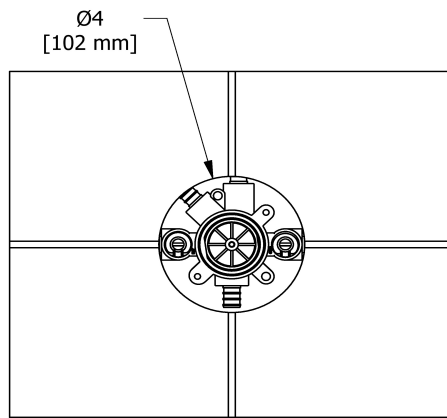

Sizes, models and finishes may differ from those presented.

Warranty

This **Riobel Inc.** product you have purchased carries a Limited Lifetime Warranty on the chrome, PVD finish, blacks and all working parts and is guaranteed from the initial purchase date against all manufacturing defects. All other finishes, including plastic components, are guaranteed for one year. All electric and/or electronic parts are covered by a 5-year limited warranty.

Customer Service

Ontario, West Canada : 888-287-5354 Quebec, Maritimes, United States : 866-473-8442