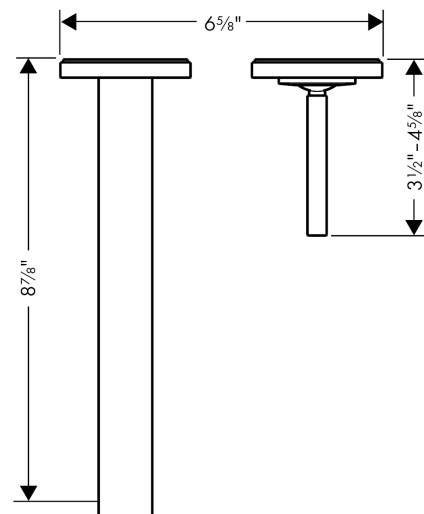

AXOR Citterio
Wall-Mounted Single-Handle Faucet Trim, 1.2 GPM
Finishes : **brushed nickel** Part no. : **39116821**

Description

Features

- Aerated spray
- Flow: 1.2 GPM (4.5 L/Min)
- Joystick ceramic cartridge

Technology

Product image

Scale drawing

AXOR Citterio
Wall-Mounted Single-Handle Faucet Trim, 1.2 GPM
Finishes : **brushed nickel** Part no. : **39116821**

Exploded drawing

Year of production: >07/16

AXOR Citterio
Wall-Mounted Single-Handle Faucet Trim, 1.2 GPM
 Finishes : **brushed nickel** Part no. : **39116821**

Spare parts list

Year of production: >07/16

Pos.	Description	Part no.	PC	PU
1	handle	39092820	0	1
2	escutcheon for handle	96909820	0	1
3	escutcheon	98720820	0	1
4	cartridge, assy	96339000	0	1
5	connecting thread G½	97228000	0	1
6	fixing set	97971000	0	1
7	washer	97600000	0	1
8	hollow set screw M4x6	97767000	0	1
9	aerator M24x1 (4,5 l/min)	92877820	0	1
10	adapter for cartridge	95644000	0	1
11	nut	95645000	0	1
12	conversion kit	95643000	0	1
13	extension set 25 mm for 13622180	31971000	0	1
a	spout 220 mm	97239820	0	1
b	base body	13622181	0	1
c	Grease	90920000	0	1
d	extension set for 38111180	38982000	0	1