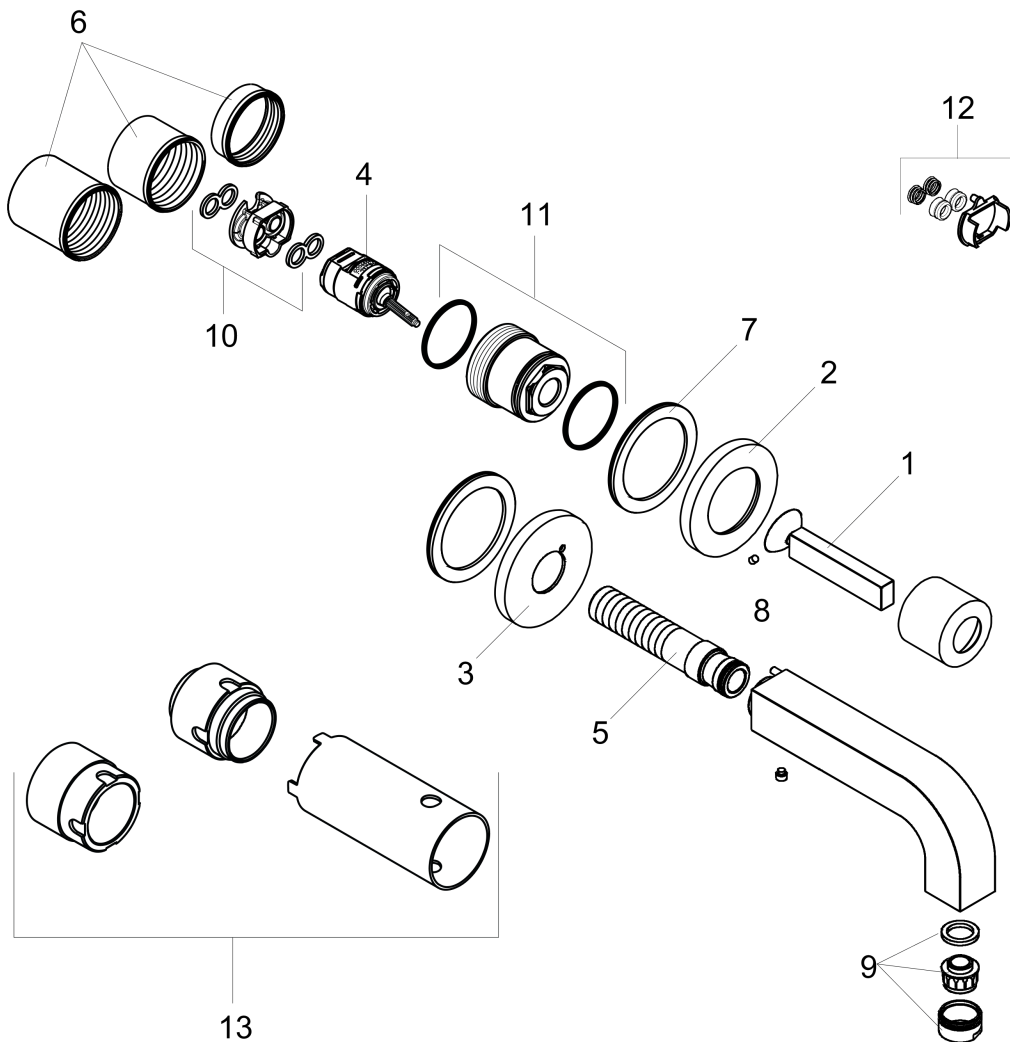

AXOR Citterio
Wall-Mounted Single-Handle Faucet Trim, 1.2 GPM
Finishes : **brushed nickel** Part no. : **39116821**

Description

Features

- Aerated spray
- Flow: 1.2 GPM (4.5 L/Min)
- Joystick ceramic cartridge

Technology

Product image

Scale drawing

AXOR Citterio
Wall-Mounted Single-Handle Faucet Trim, 1.2 GPM
Finishes : **brushed nickel** Part no. : **39116821**

Exploded drawing

Year of production: >07/16

AXOR Citterio
Wall-Mounted Single-Handle Faucet Trim, 1.2 GPM
 Finishes : **brushed nickel** Part no. : **39116821**

Spare parts list

Year of production: >07/16

Pos.	Description	Part no.	PC	PU
1	handle	39092820	0	1
2	escutcheon for handle	96909820	0	1
3	escutcheon	98720820	0	1
4	cartridge, assy	96339000	0	1
5	connecting thread G½	97228000	0	1
6	fixing set	97971000	0	1
7	washer	97600000	0	1
8	hollow set screw M4x6	97767000	0	1
9	aerator M24x1 (4,5 l/min)	92877820	0	1
10	adapter for cartridge	95644000	0	1
11	nut	95645000	0	1
12	conversion kit	95643000	0	1
13	extension set 25 mm for 13622180	31971000	0	1
a	spout 220 mm	97239820	0	1
b	base body	13622181	0	1
c	Grease	90920000	0	1
d	extension set for 38111180	38982000	0	1