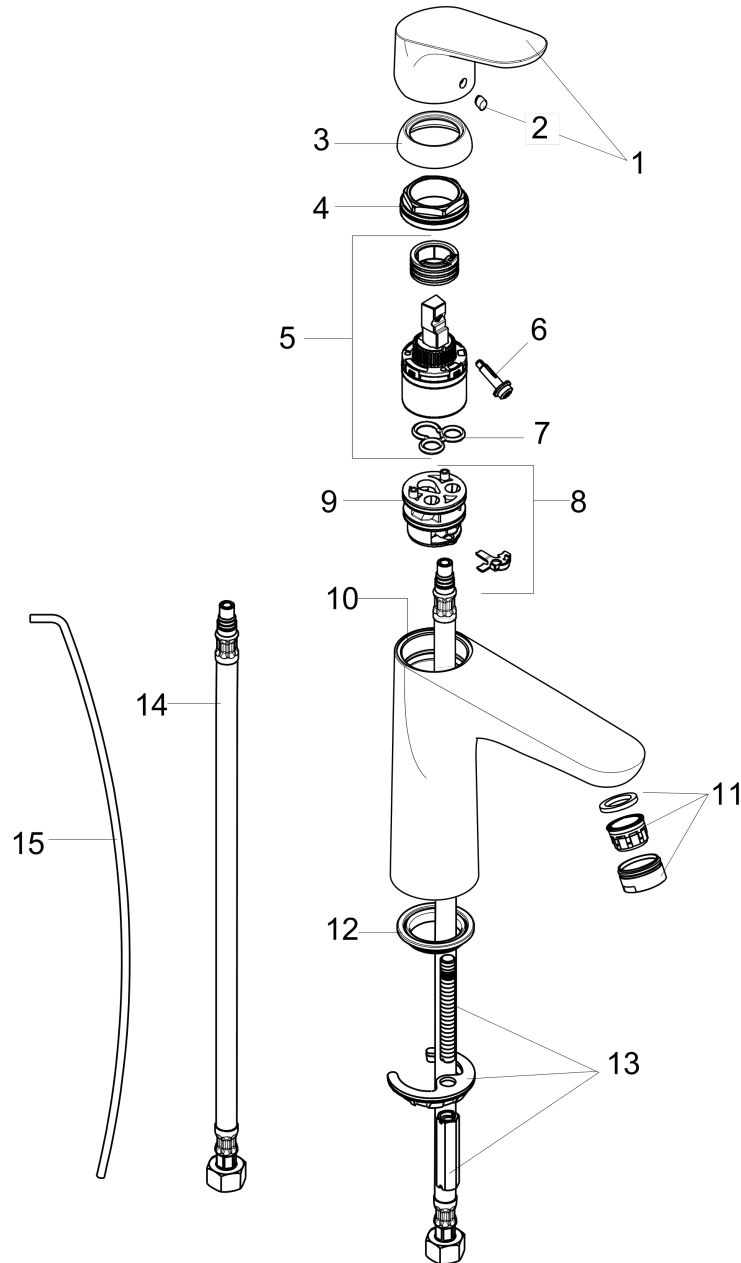

Focus
Single-Hole Faucet 100 with Pop-Up Drain, 1.2 GPM
 Finishes : **brushed nickel** Part no. : **04371820**

Description

Features

- Aerated spray
- Flow: 1.2 GPM (4.5 L/Min)
- Ceramic cartridge
- Includes pop-up drain

Item details

List Price \$ 310.00

Technology

Compliance

Product image

Scale drawing

Focus

Single-Hole Faucet 100 with Pop-Up Drain, 1.2 GPM

Finishes : **brushed nickel** Part no. : **04371820**

Exploded drawing

Year of production: >07/16

Focus

Single-Hole Faucet 100 with Pop-Up Drain, 1.2 GPM

Finishes : **brushed nickel** Part no. : **04371820**

Spare parts list

Year of production: >07/16

Pos.	Description	Part no.	Price	PU
1	handle	98532820	-	1
2	screw cover	96338000	-	1
3	flange	97406820	-	1
4	nut	97209000	-	1
5	cartridge, assy	95646001	-	1
6	locking screw for handle	95140000	-	1
7	seal	95008000	-	1
8	adapter for cartridge	98750000	-	1
9	O-Ring 30x2	98186000	-	1
10	O-ring 35x2	92604000	-	1
11	aerator M24x1 (4,5 l/min)	92877820	-	1
12	seal Ø 42	98722000	-	1
13	fixing set	88508000	-	1
14	connection hose 18½" M8x0,75 3/8"	96321001	-	1
15	pull rod	96657820	-	1
a	pop up waste	88509820	-	1