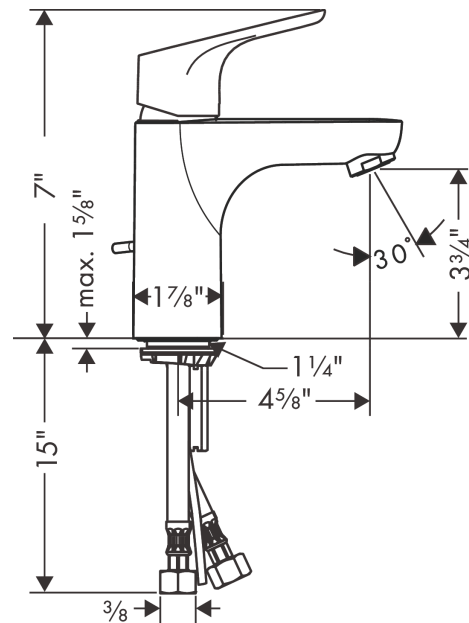

Focus
Single-Hole Faucet 100 with Pop-Up Drain, 1.2 GPM
 Finishes : **brushed nickel** Part no. : **04371820**

Description

Features

- Aerated spray
- Flow: 1.2 GPM (4.5 L/Min)
- Ceramic cartridge
- Includes pop-up drain

Item details

List Price \$ 310.00

Technology

Compliance

Product image

Scale drawing

Focus

Single-Hole Faucet 100 with Pop-Up Drain, 1.2 GPM

Finishes : **brushed nickel** Part no. : **04371820**

Exploded drawing

Year of production: >07/16

Focus

Single-Hole Faucet 100 with Pop-Up Drain, 1.2 GPM

Finishes : **brushed nickel** Part no. : **04371820**

Spare parts list

Year of production: >07/16

Pos.	Description	Part no.	Price	PU
1	handle	98532820	-	1
2	screw cover	96338000	-	1
3	flange	97406820	-	1
4	nut	97209000	-	1
5	cartridge, assy	95646001	-	1
6	locking screw for handle	95140000	-	1
7	seal	95008000	-	1
8	adapter for cartridge	98750000	-	1
9	O-Ring 30x2	98186000	-	1
10	O-ring 35x2	92604000	-	1
11	aerator M24x1 (4,5 l/min)	92877820	-	1
12	seal Ø 42	98722000	-	1
13	fixing set	88508000	-	1
14	connection hose 18½" M8x0,75 3/8"	96321001	-	1
15	pull rod	96657820	-	1
a	pop up waste	88509820	-	1