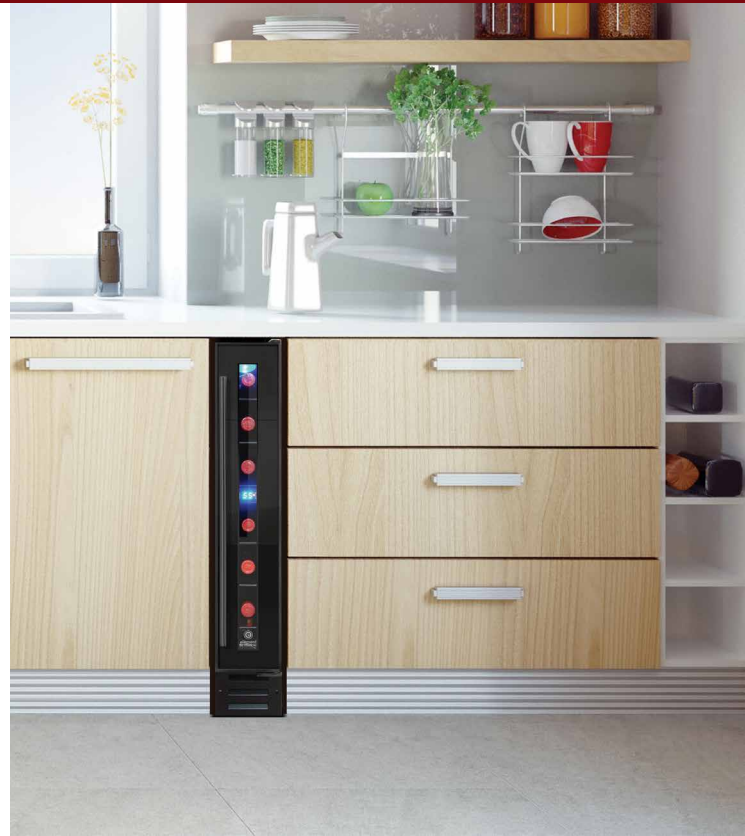

7 Bottle Touchscreen Wine Cooler

EL-7TS BLACK

Store your favorite wine bottles in this 7-Bottle Touch Screen Wine Cooler. The EL-7TS BLACK features a handsome design with a black body, tinted black glass door with a magnetic seal, and a black pole handle. A touch screen control panel and digital temperature display allows wines to be set at different settings. This wine cooler is designed for built-in installation. It also has adjustable feet for leveling, an interior light to illuminate bottles as well as a control safety lock to disable access.

Features:

- Digital controller with blue LED readout
- Sleek design with black body, black glass door, and black pole handle
- Glass door with magnetic seal
- Single-zone wine cooler
- Wire racking keeps bottles secure
- For built-in installation
- Control panel safety lock to disable access
- Adjustable feet for leveling
- Interior light to illuminate bottles
- Varietal indicator
- Cooling System: Compressor
- Temperature range: 40° - 72°F
- Capacity: approximately 7 standard wine bottles
- Dimensions: 5 4/5"W x 20 3/5"D x 34 1/5"H
- Inside Dimensions: 4.13"W x 14.8"D x 26.18"H
- CEC Compliant

Top to bottom: control panel, sturdy wine racks, and top light