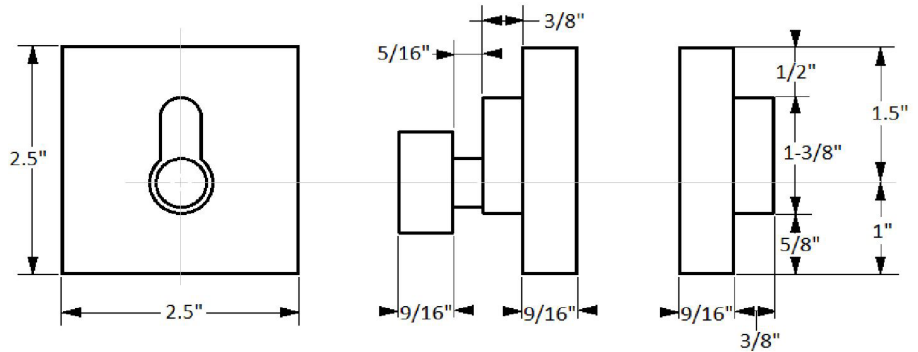

Square Single Cylinder Deadbolt Oil Rubbed Bronze

SPECIFICATIONS

MATERIAL CONSTRUCTION:	Zinc	KEYWAY:	KW
LOCK FUNCTION:	Deadbolt	REMOVABLE CORE:	No
DEADBOLT FUNCTION:	Single Cylinder	LATCH FACEPLATE I:	Round Corner
EXTERIOR MAX PROJECTION:	0"	LATCH BACKSET:	Adj: 2-3/8" - 2-3/4"
INTERIOR MAX PROJECTION:	0"	LATCH TYPE:	2 Way (fixed faceplate)
KOB VS. LEVER:	N/A	LATCHBOLT THROW DISTANCE:	1"
KNOB DIMENSIONS:	N/A	# PINS IN CYLINDER:	5
LEVER LENGTH:	N/A	ANTI-BUMP PIN INSTALLED:	Yes
ROSE DIMENSIONS:	2.56" H x 2.56" W x 2.56" D	# KEYS INCLUDED:	2
ROSETTE / ESCUTCHEON SHAPE:	Square	SPINDLE TYPE:	Deadbolt
CROSS BORE:	2.13"	MOUNTING HARDWARE INCLUDED:	Yes
EDGE BORE:	1"	TOOLS NEEDED FOR INSTALLATION:	Phillips Screwdriver
HANDING:	Reversible	ASSEMBLED WEIGHT:	N/A
REKEYABLE?:	Yes		