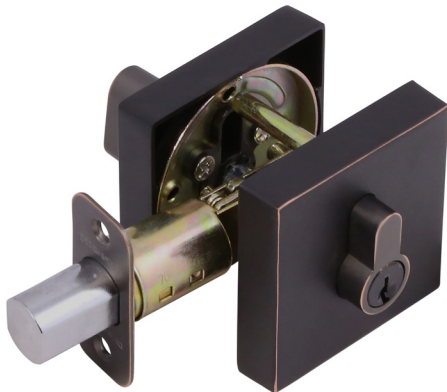

Square Single Cylinder Deadbolt Oil Rubbed Bronze

SPECIFICATIONS

MATERIAL CONSTRUCTION:	Zinc	KEYWAY:	KW
LOCK FUNCTION:	Deadbolt	REMOVABLE CORE:	No
DEADBOLT FUNCTION:	Single Cylinder	LATCH FACEPLATE I:	Round Corner
EXTERIOR MAX PROJECTION:	0"	LATCH BACKSET:	Adj: 2-3/8" - 2-3/4"
INTERIOR MAX PROJECTION:	0"	LATCH TYPE:	2 Way (fixed faceplate)
KOB VS. LEVER:	N/A	LATCHBOLT THROW DISTANCE:	1"
KNOB DIMENSIONS:	N/A	# PINS IN CYLINDER:	5
LEVER LENGTH:	N/A	ANTI-BUMP PIN INSTALLED:	Yes
ROSE DIMENSIONS:	2.56" H x 2.56" W x 2.56" D	# KEYS INCLUDED:	2
ROSETTE / ESCUTCHEON SHAPE:	Square	SPINDLE TYPE:	Deadbolt
CROSS BORE:	2.13"	MOUNTING HARDWARE INCLUDED:	Yes
EDGE BORE:	1"	TOOLS NEEDED FOR INSTALLATION:	Phillips Screwdriver
HANDING:	Reversible	ASSEMBLED WEIGHT:	N/A
REKEYABLE?:	Yes		