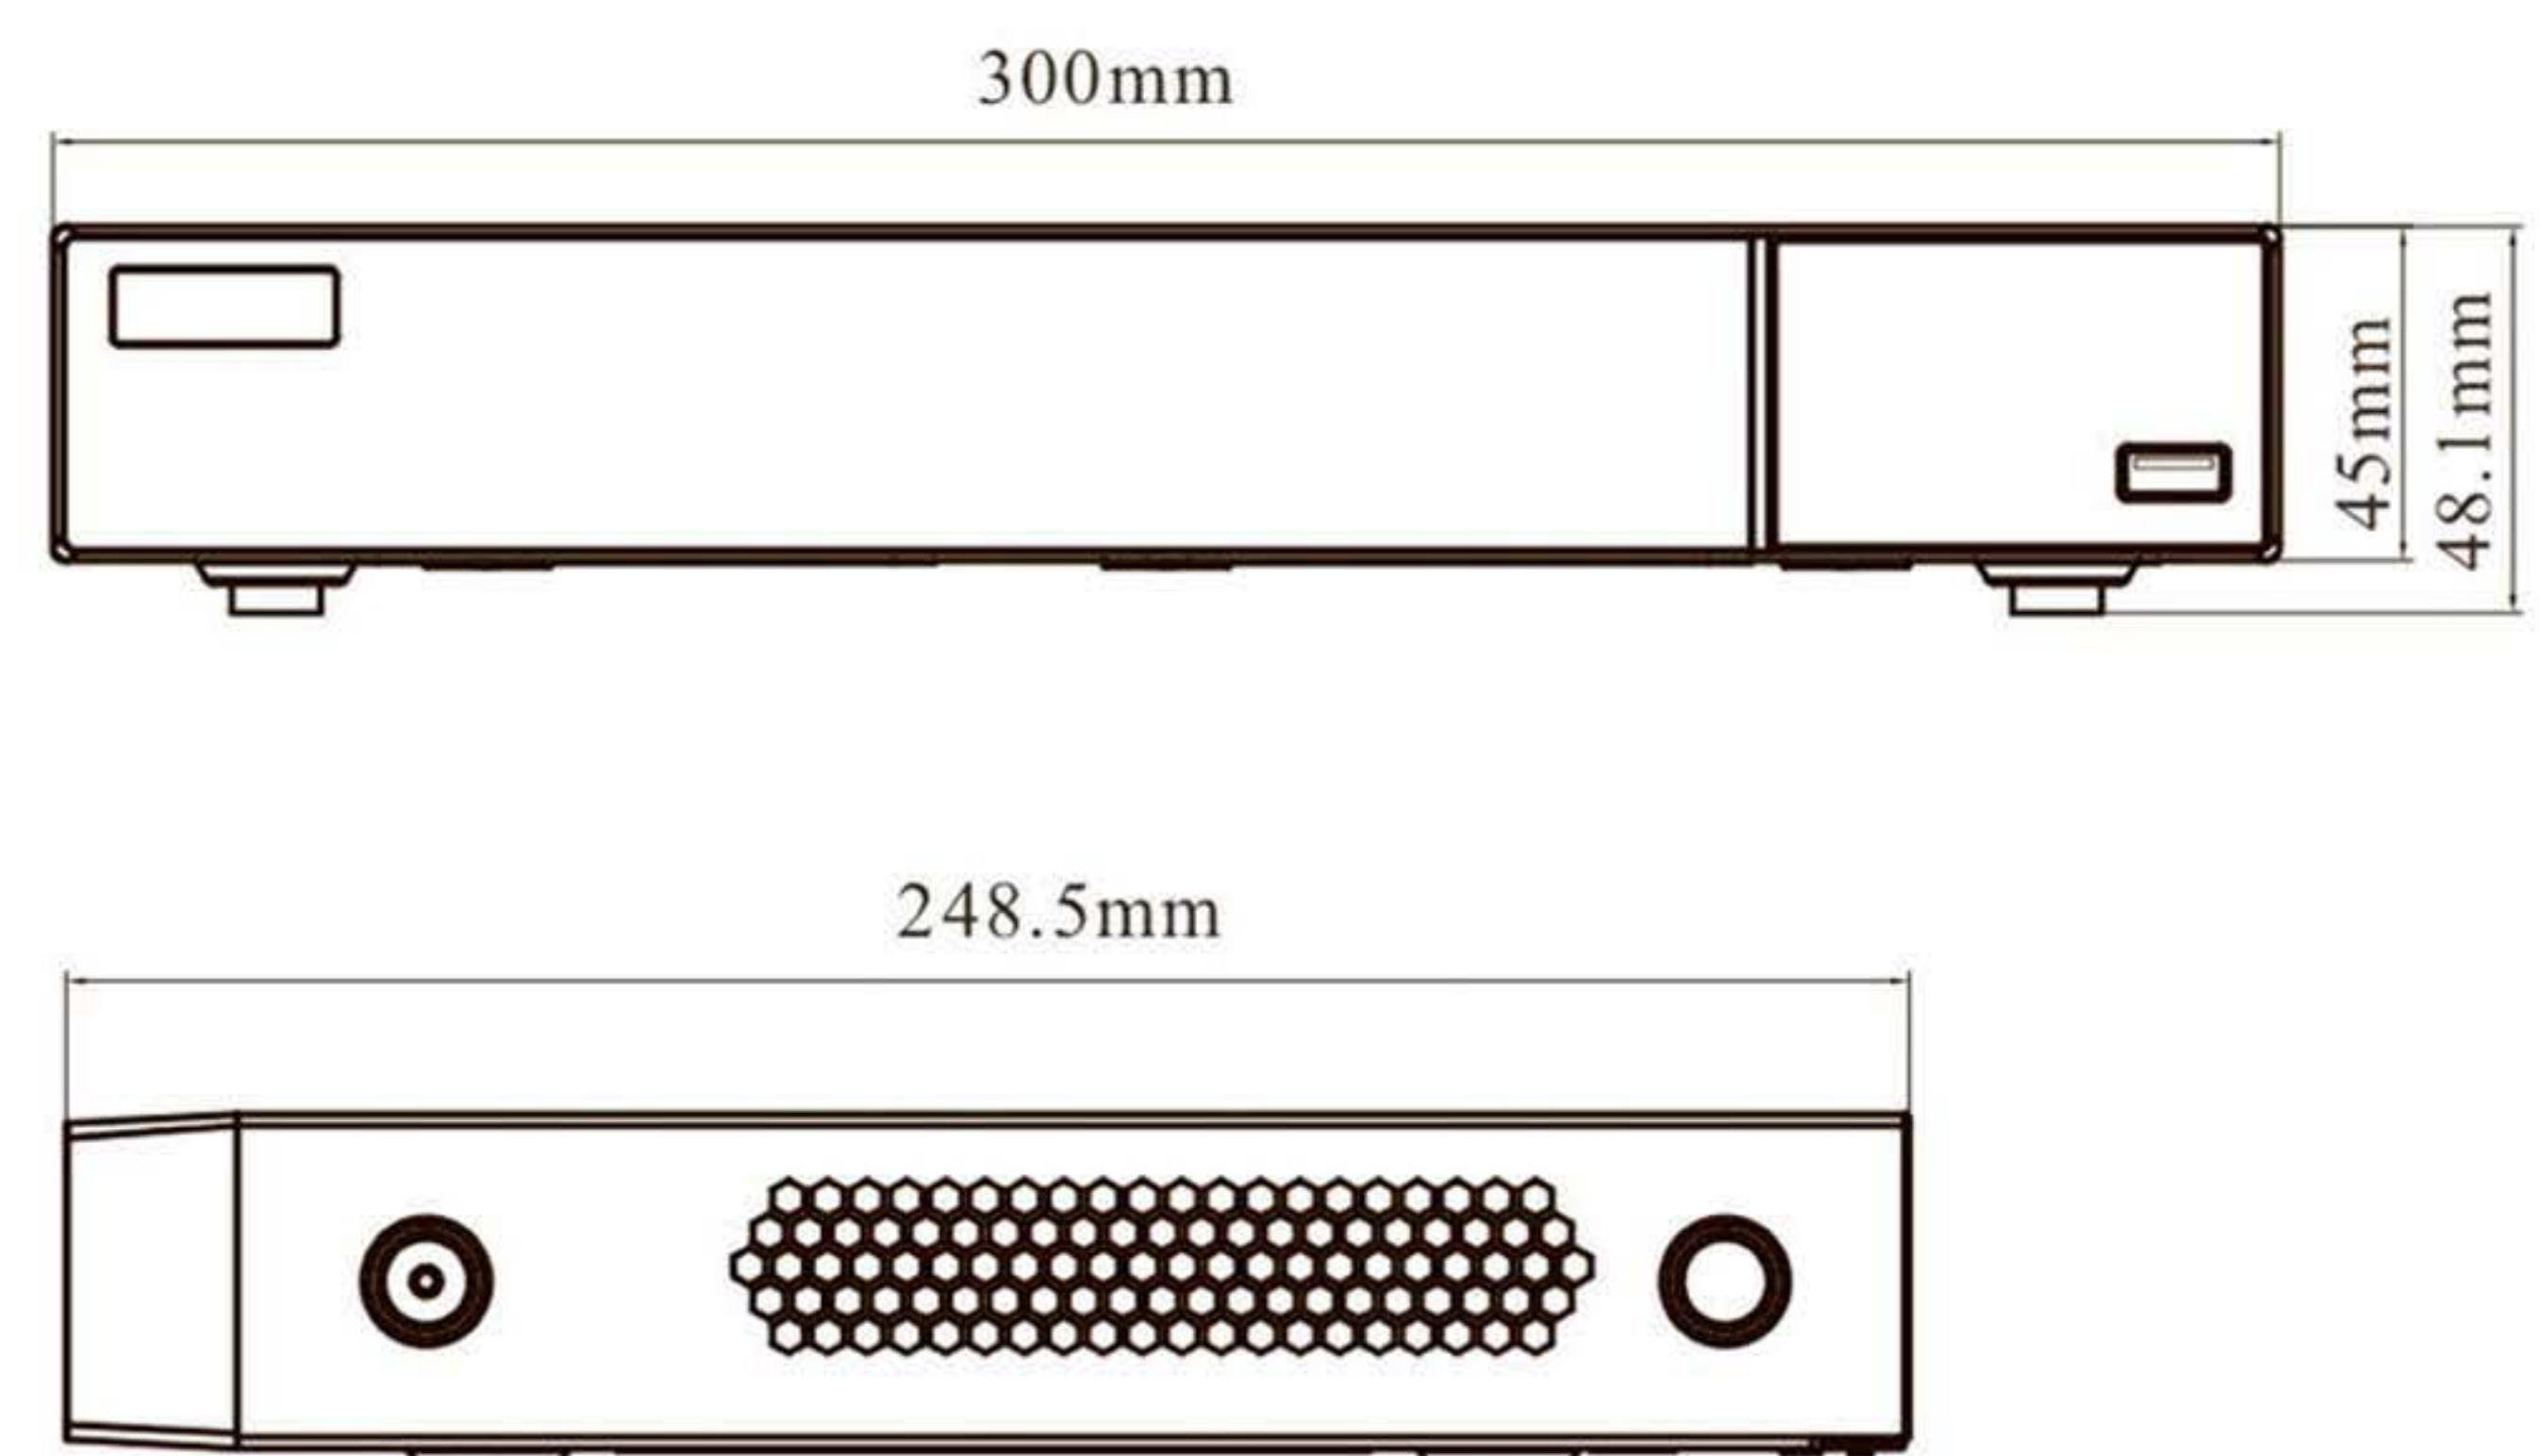

Dimensions