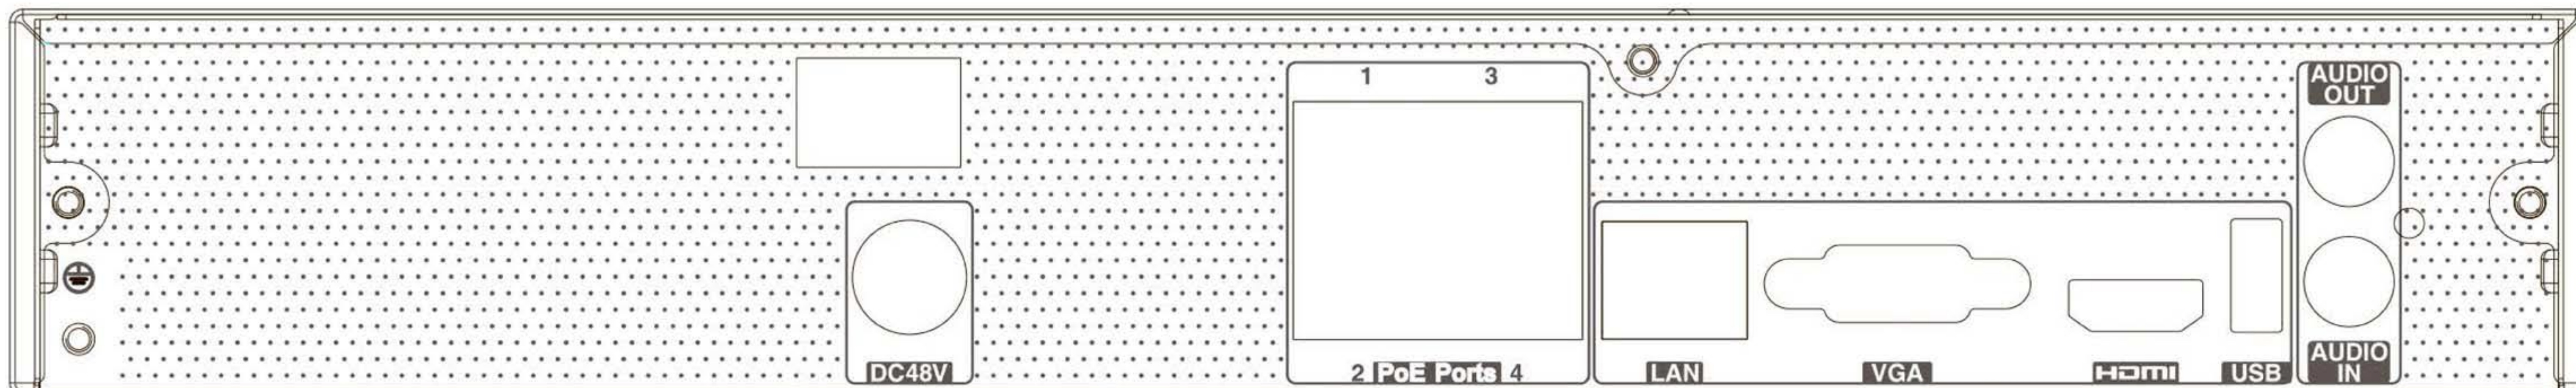

Features

- Support 4/8 CH 8MP/6MP/5MP/4MP/3MP/1080P/1280×1024/960P/720P/960H/DI/CIF IP video input
- Adopt standard H.265 and H.264 high profile compression format to get high-quality video at much lower bit rate
- Intuitive and user-friendly Graphic User Interface (GUI), Windows style operation by mouse
- Multi-mode recording: manual / timed / motion / sensor / POS / AI recording
- Playback : 4 /8CH simultaneous playback
- Search : time slice, time, event, tag, smart search
- Support multiple VCA (Video Content Analytics) events, such as object abandoned/missing, region intrusion, tripwire, video exception, etc.
- Support POS information overlay on live view and playback
- Express and flexible backup via USB, network and so on
- Pentaplex : preview, record, playback, backup and remote access
- DHCP, DDNS, PPPoE network protocol
- Remote control via Web or CMS : preview, playback, backup, PTZ and configuration
- 4/8 PoE network ports; IPC can be directly connected to NVR; PoE power supply supported
- Dual stream technology for local storage with high definition, remote network transmission and remote surveillance with mobile device
- Multi-user online simultaneously
- Authorization management, log view and device status view
- 4K output, true high resolution display
- Support NAT function and QRCode scanning by mobile phones
- Powerful mobile surveillance by smart phones with iOS and Android OS

Dimensions

Rear Panel

K-N4CH4KT1ST

K-N8CH4K1ST