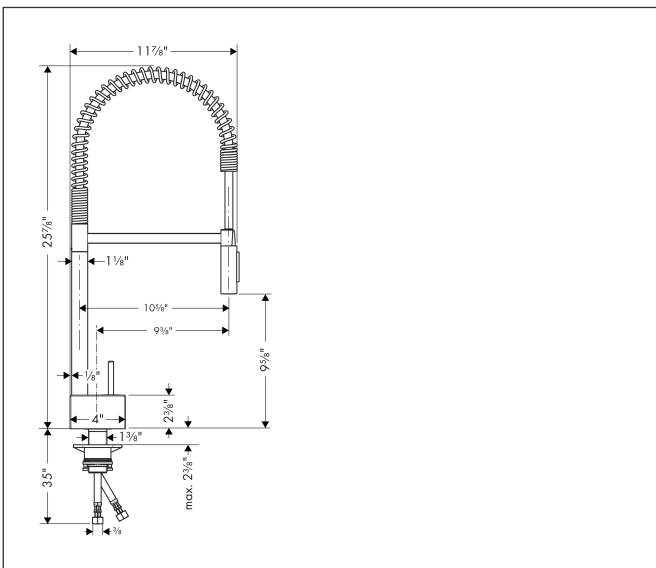

Brand	AXOR
Art. Name	AXOR Starck Semi-Pro Kitchen Faucet 2-Spray, 1.75 GPM
Art. Nr.	10820831
Surface	polished nickel
Pos.	1

Product Picture

Features

- Projection: 9.3 inches
- Swivel range 360°
- Laminar spray, Needle spray
- Toggle spray diverter
- Deck mounted
- Flow: 1.75 GPM (6.6 L/Min)
- Joystick ceramic cartridge
- 3/8" connections
- Integrated double backflow prevention

Drawing

Technology

Spray Types