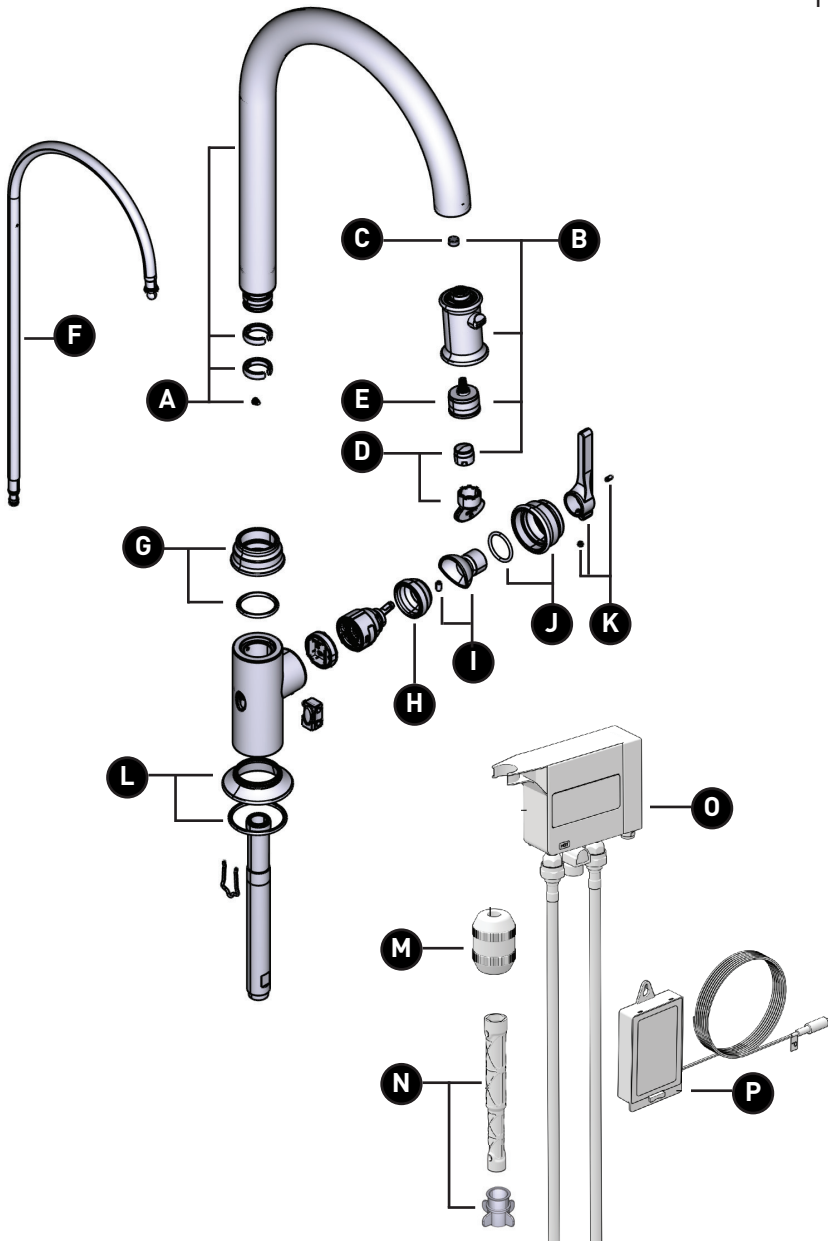

ORDER BY PART NUMBER

# ILLUSTRATED PARTS

## U.SB53D1LM Southbank™

Pull-Down Touchless Kitchen Faucet

ID	Kit Number	Finish
*A	9.201211	See Below
*B	9.13049	See Below
C	9.25766	N/A
D	9.25944	N/A
E	9.25943	N/A
*F	9.28744	See Below
*G	9.12944	See Below
H	9.16934	N/A
*I	9.01934	See Below
*J	9.12946	See Below
*K	9.01493	See Below
*L	9.18944	See Below
M	9.26745	N/A
N	9.24034	N/A
O	9.38033	N/A
P	9.38034	N/A