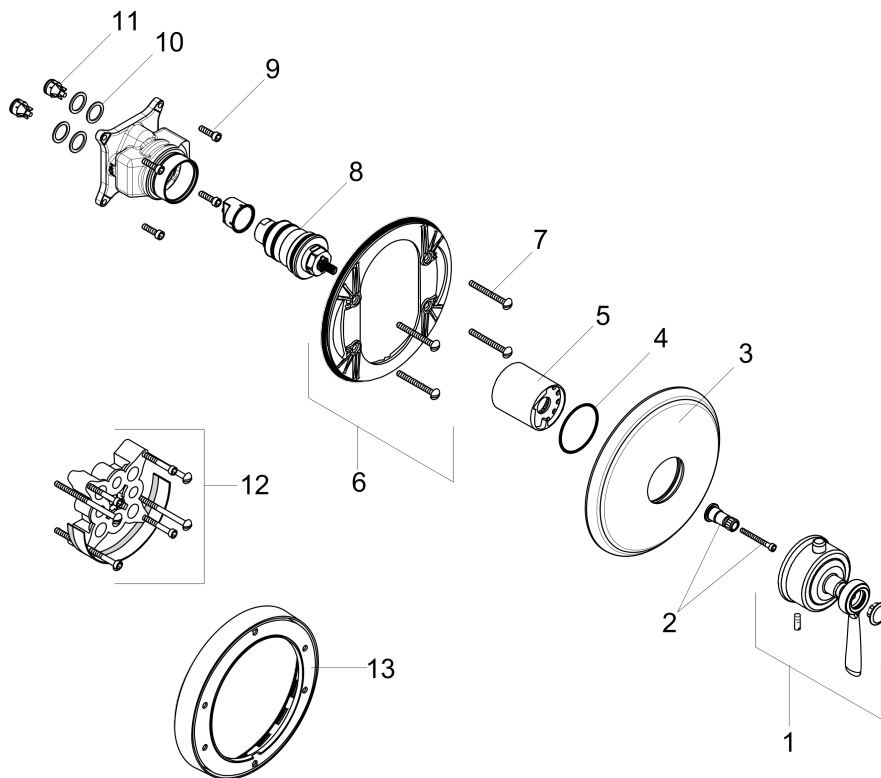

AXOR Montreux
Thermostatic Trim HighFlow with Lever Handle
Finishes : **brushed nickel** Part no. : **16824821**

Description

Features

- Flow: 13.0 GPM (49.2 L/Min)
- Thermostatic cartridge
- Anti-scald 100° safety stop

Product image

Scale drawing

AXOR Montreux
Thermostatic Trim HighFlow with Lever Handle
Finishes : **brushed nickel** Part no. : **16824821**

Exploded drawing

Year of production: >06/09

AXOR Montreux
Thermostatic Trim HighFlow with Lever Handle
 Finishes : **brushed nickel** Part no. : **16824821**

Spare parts list

Year of production: >06/09

Pos.	Description	Part no.	PC	PU
1	handle for thermostat	16694821	0	1
2	adapter for handle	96435000	0	1
3	escutcheon	98648820	0	1
4	O-ring 48x5	98174000	0	1
5	sleeve	97439820	0	1
6	sub plate	96447000	0	1
7	set of fixing screws	96454000	0	1
8	thermostat cartridge	96633000	0	1
9	set of screws	96525000	0	1
10	O-ring 16x2	98133000	0	1
11	set of non return valves DW 15	97350000	0	1
12	extension 25 mm	13595000	0	1
13	extension 22 mm (Ø 170 mm)	13596820	0	1