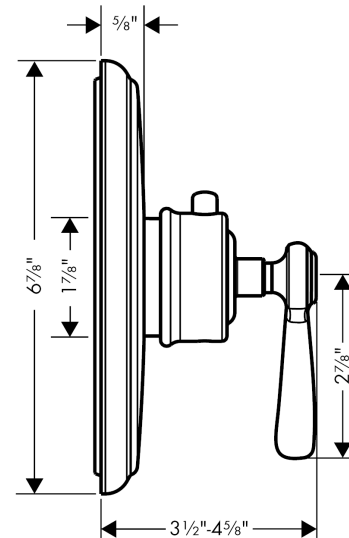

AXOR Montreux
Thermostatic Trim HighFlow with Lever Handle
Finishes : **brushed nickel** Part no. : **16824821**

Description

Features

- Flow: 13.0 GPM (49.2 L/Min)
- Thermostatic cartridge
- Anti-scald 100° safety stop

Product image

Scale drawing

AXOR Montreux
Thermostatic Trim HighFlow with Lever Handle
Finishes : **brushed nickel** Part no. : **16824821**

Exploded drawing

Year of production: >06/09

AXOR Montreux
Thermostatic Trim HighFlow with Lever Handle
 Finishes : **brushed nickel** Part no. : **16824821**

Spare parts list

Year of production: >06/09

Pos.	Description	Part no.	PC	PU
1	handle for thermostat	16694821	0	1
2	adapter for handle	96435000	0	1
3	escutcheon	98648820	0	1
4	O-ring 48x5	98174000	0	1
5	sleeve	97439820	0	1
6	sub plate	96447000	0	1
7	set of fixing screws	96454000	0	1
8	thermostat cartridge	96633000	0	1
9	set of screws	96525000	0	1
10	O-ring 16x2	98133000	0	1
11	set of non return valves DW 15	97350000	0	1
12	extension 25 mm	13595000	0	1
13	extension 22 mm (Ø 170 mm)	13596820	0	1