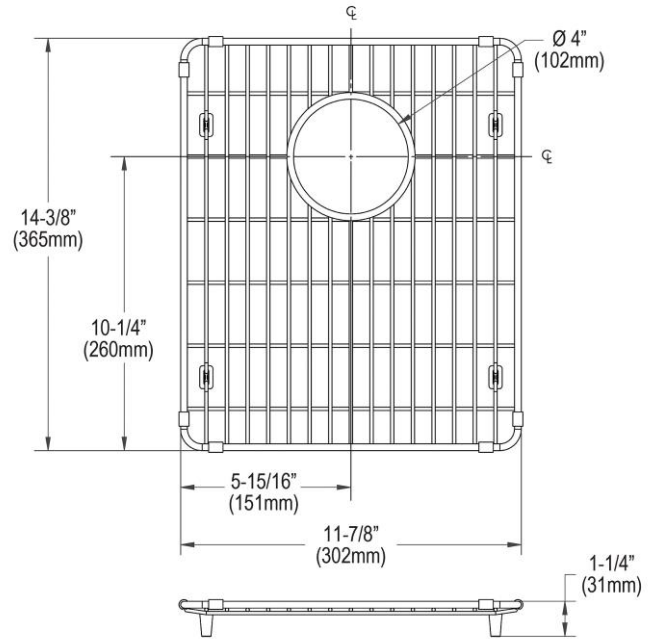

A Century of Tradition and Quality.

For more than 100 years, Elkay has been making innovative products and providing exceptional customer care. We take pride in offering plumbing products that make life easier, inspire change and leave the world a better place.

[Clean and Care Manual (PDF)](#)

[Clean and Care Manual (PDF)](#)

[Warranty (PDF)](#)